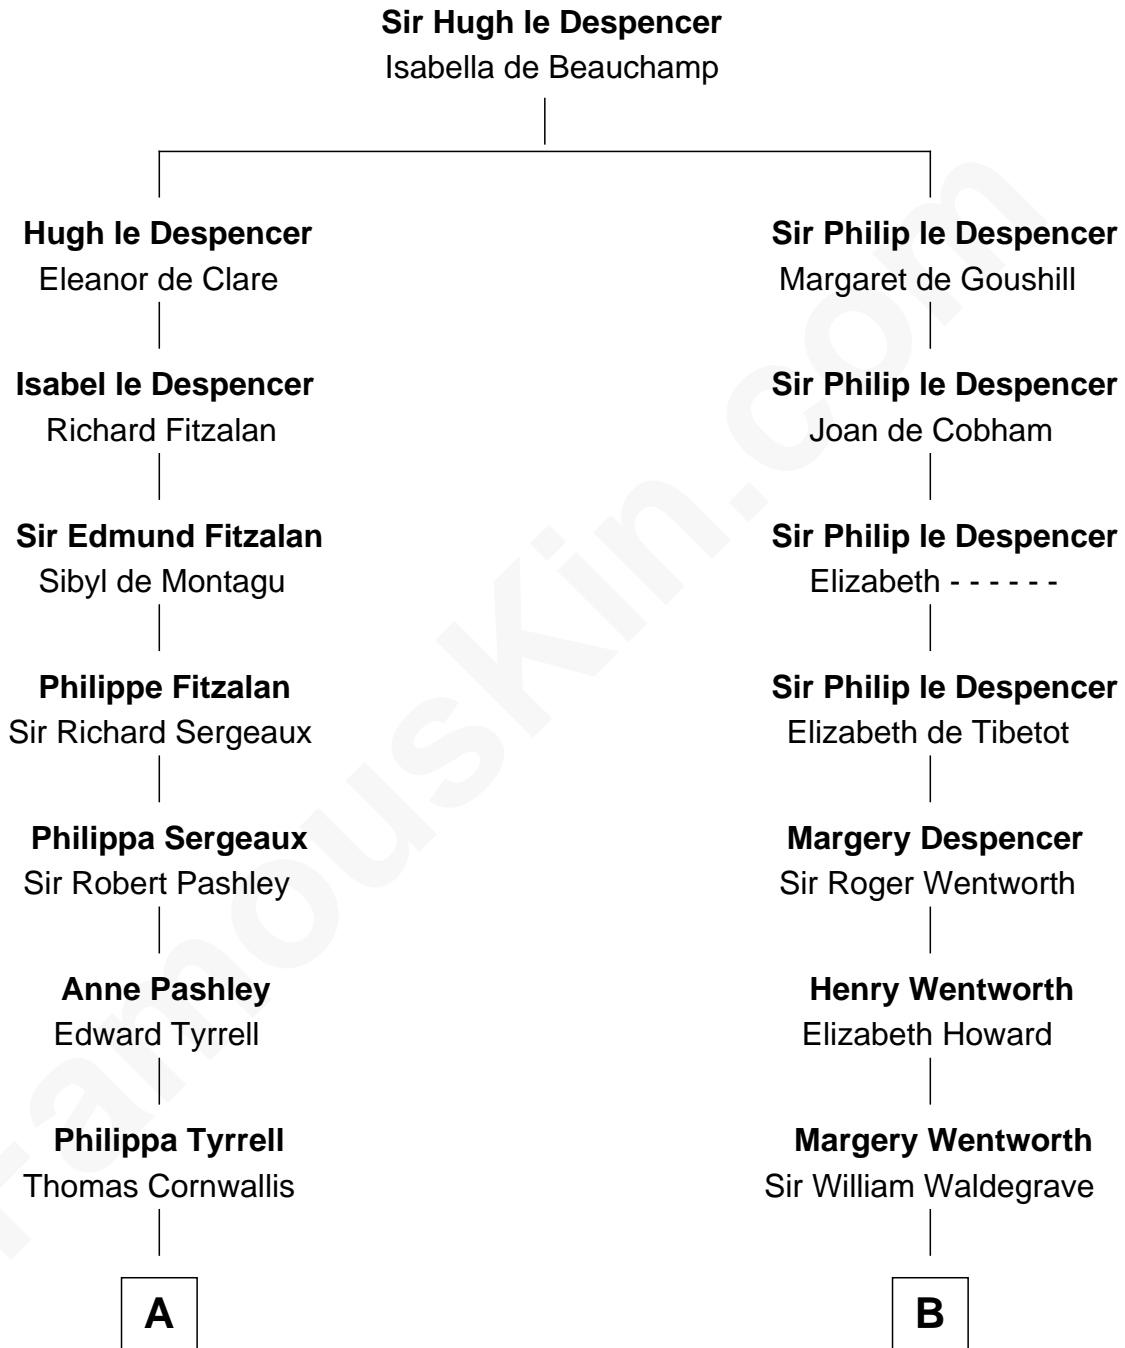

FamousKin.com
Relationship Chart of
General James Longstreet
Confederate Army - U.S. Civil War

19th cousin 1 time removed of
Walt Disney
Co-Founder of The Walt Disney Company

C

Hannah FitzRandolph

William Longstreet

James Longstreet

Mary Anna Dent

General James Longstreet

Confederate Army - U.S. Civil War

D

Eber Call

Violette Lawrence

Charles Call