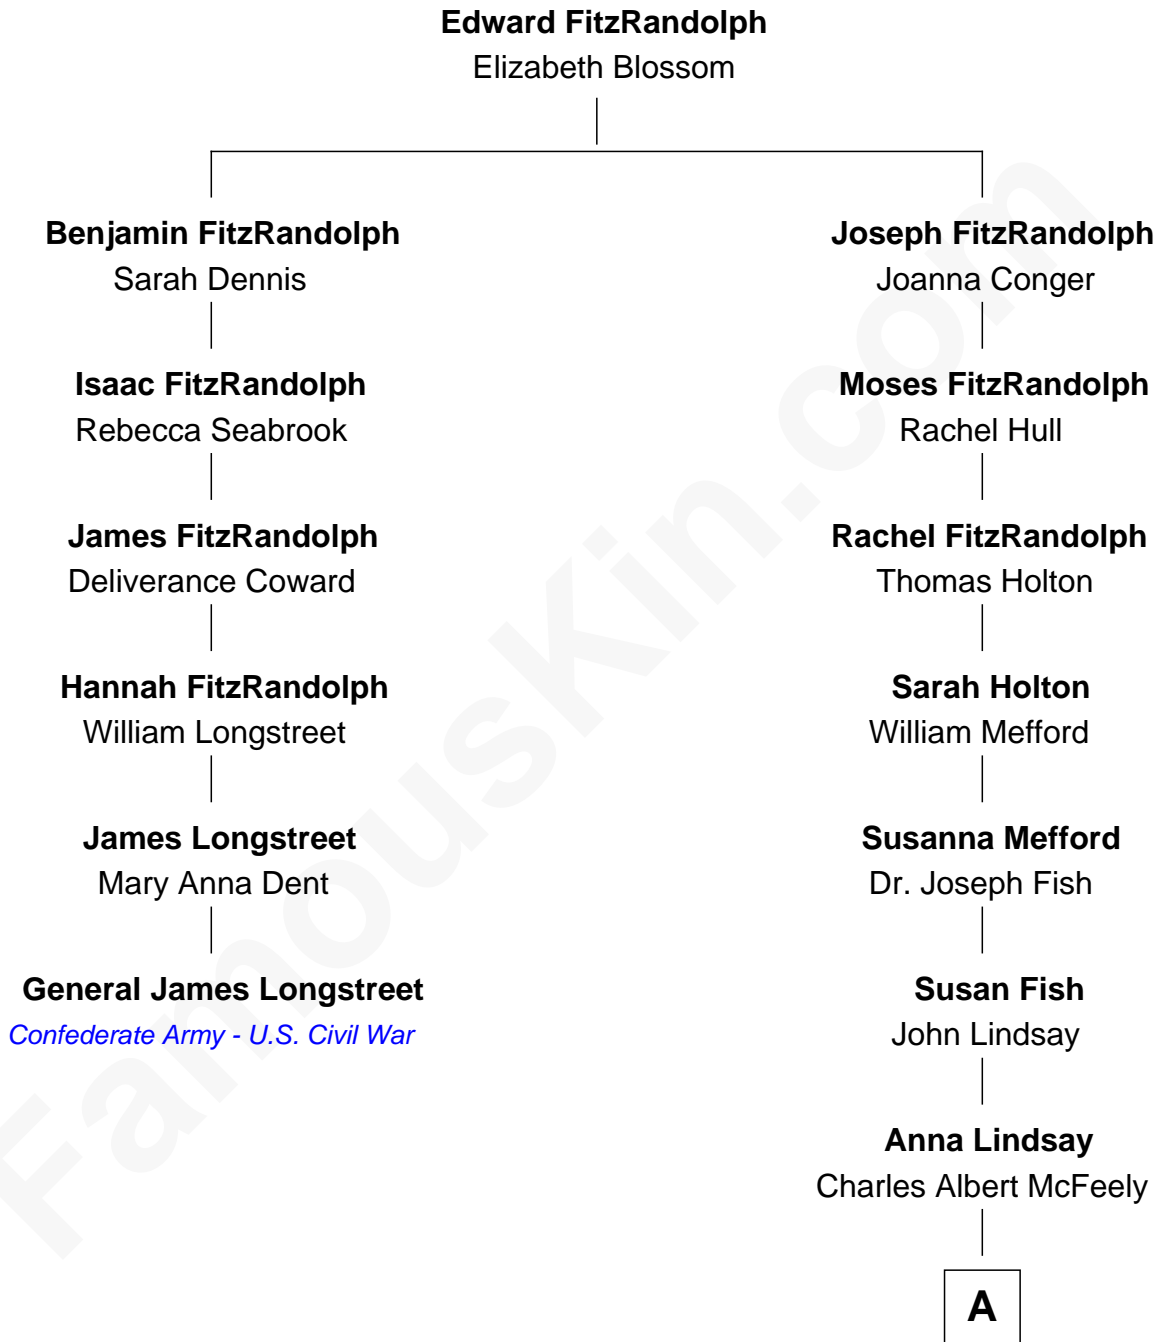

FamousKin.com
Relationship Chart of
General James Longstreet
Confederate Army - U.S. Civil War

5th cousin 4 times removed of

Fred Rogers
TV's Mr. Rogers

A

Frederick Brooks McFeely

Nancy Morgan Kennedy

Nancy McFeely

James Hillis Rogers

Fred Rogers

TV's Mr. Rogers

FamousKin.com