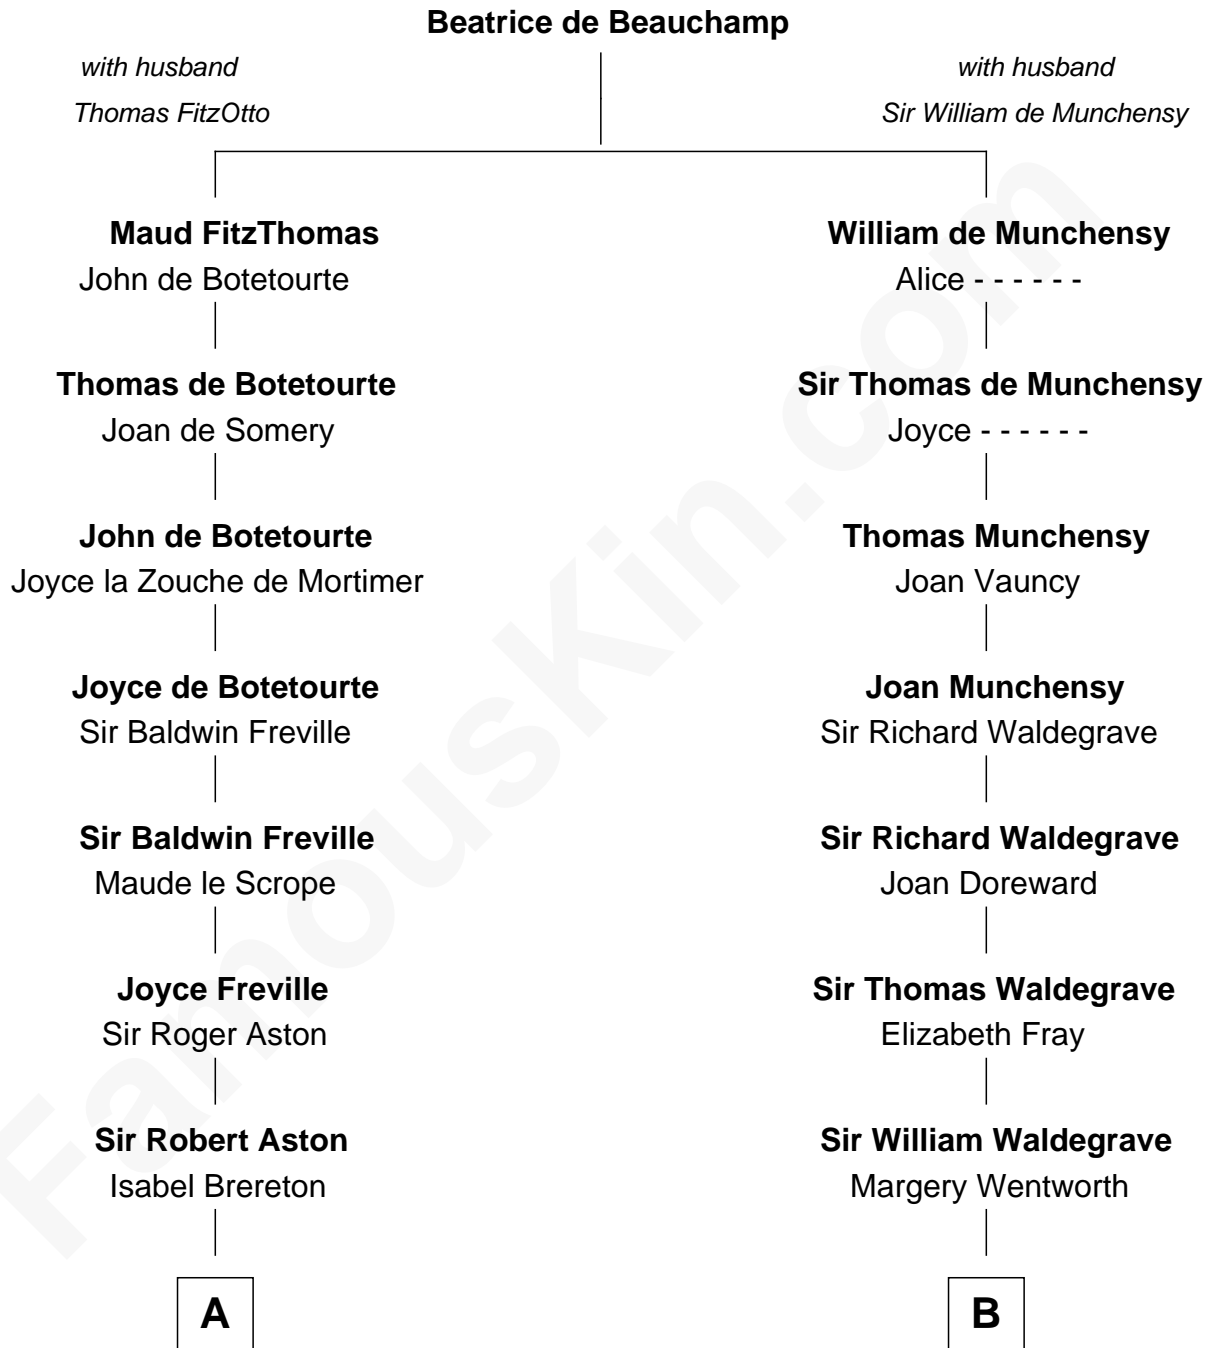

FamousKin.com
Relationship Chart of
General James Longstreet
Confederate Army - U.S. Civil War

12th cousin 8 times removed of
Rev. George Burroughs
Executed for Witchcraft, Salem 1692

A

John Aston
Elizabeth Delves

Margaret Aston
John Kinnersley

Isabel Kinnersley
John Bradshaw

Anne Bradshaw
John Fowke

Francis Fowke
Jane Raynsford

John Fowke
Dorothy Cupper

Roger Fowke
Mary Bayley

Col. Gerard Fowke
Anne Thorowgood

Elizabeth Fowke
William Dent

Rev. George Burroughs
Salem Witch Trials 1692

C

John Dent

Sarah Marshall

Thomas Marshall Dent

Anne Magruder

Mary Anna Dent

James Longstreet