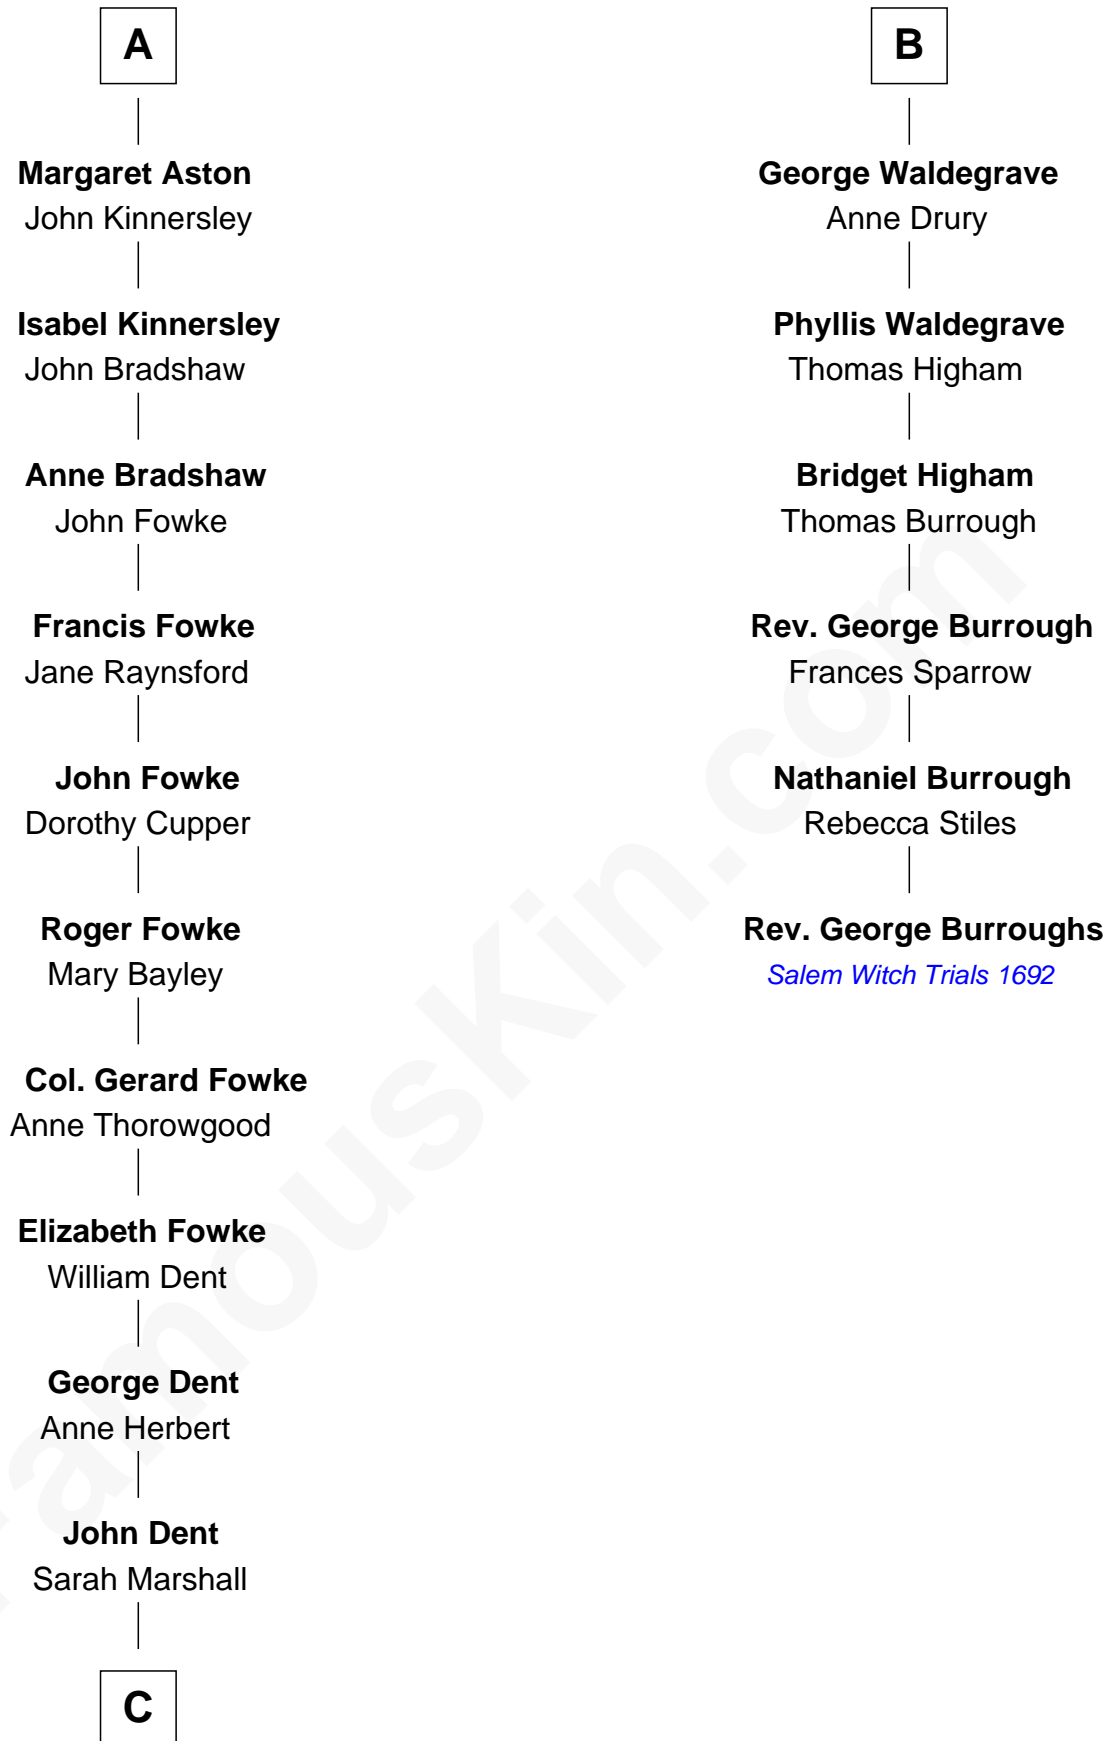

**FamousKin.com**  
**Relationship Chart of**  
**General James Longstreet**  
*Confederate Army - U.S. Civil War*

**12th cousin 7 times removed of**

**Rev. George Burroughs**  
*Executed for Witchcraft, Salem 1692*

**C**

—  
**Thomas Marshall Dent**

Anne Magruder

—  
**Mary Anna Dent**

James Longstreet

—  
**General James Longstreet**

*Confederate Army - U.S. Civil War*

FamousKin.com