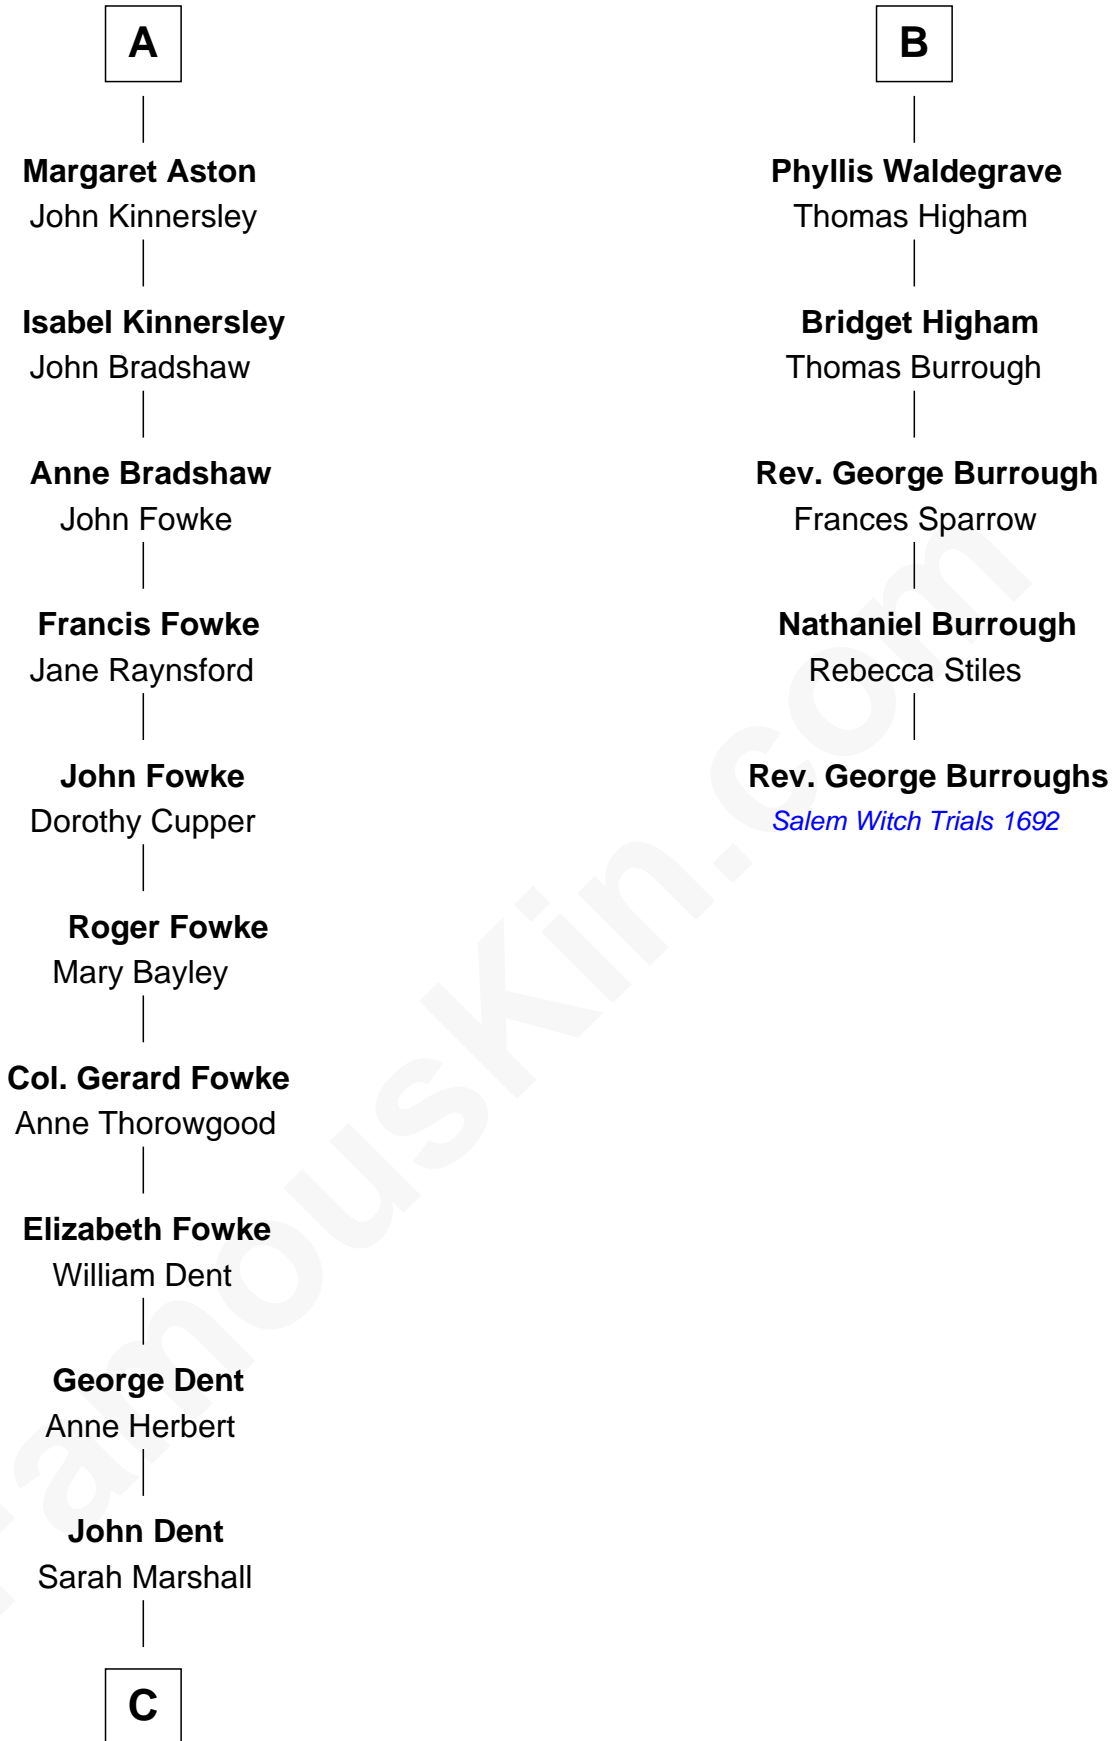

FamousKin.com
Relationship Chart of
General James Longstreet
Confederate Army - U.S. Civil War

11th cousin 8 times removed of
Rev. George Burroughs
Executed for Witchcraft, Salem 1692

Bartholomew de Badlesmere

Margaret de Clare

Margery de Badlesmere

Sir William de Ros

Maud de Roos

John de Welles

Margery de Welles

Stephen le Scrope

Maude le Scrope

Margaret de Badlesmere

Sir John de Tibetot

Sir Robert de Tibetot

Margaret Deincourt

Elizabeth de Tibetot

Sir Philip le Despencer

Margery Despencer

Sir Roger Wentworth

Henry Wentworth

Elizabeth Howard

Margery Wentworth

Sir William Waldegrave

George Waldegrave

Anne Drury

B

C