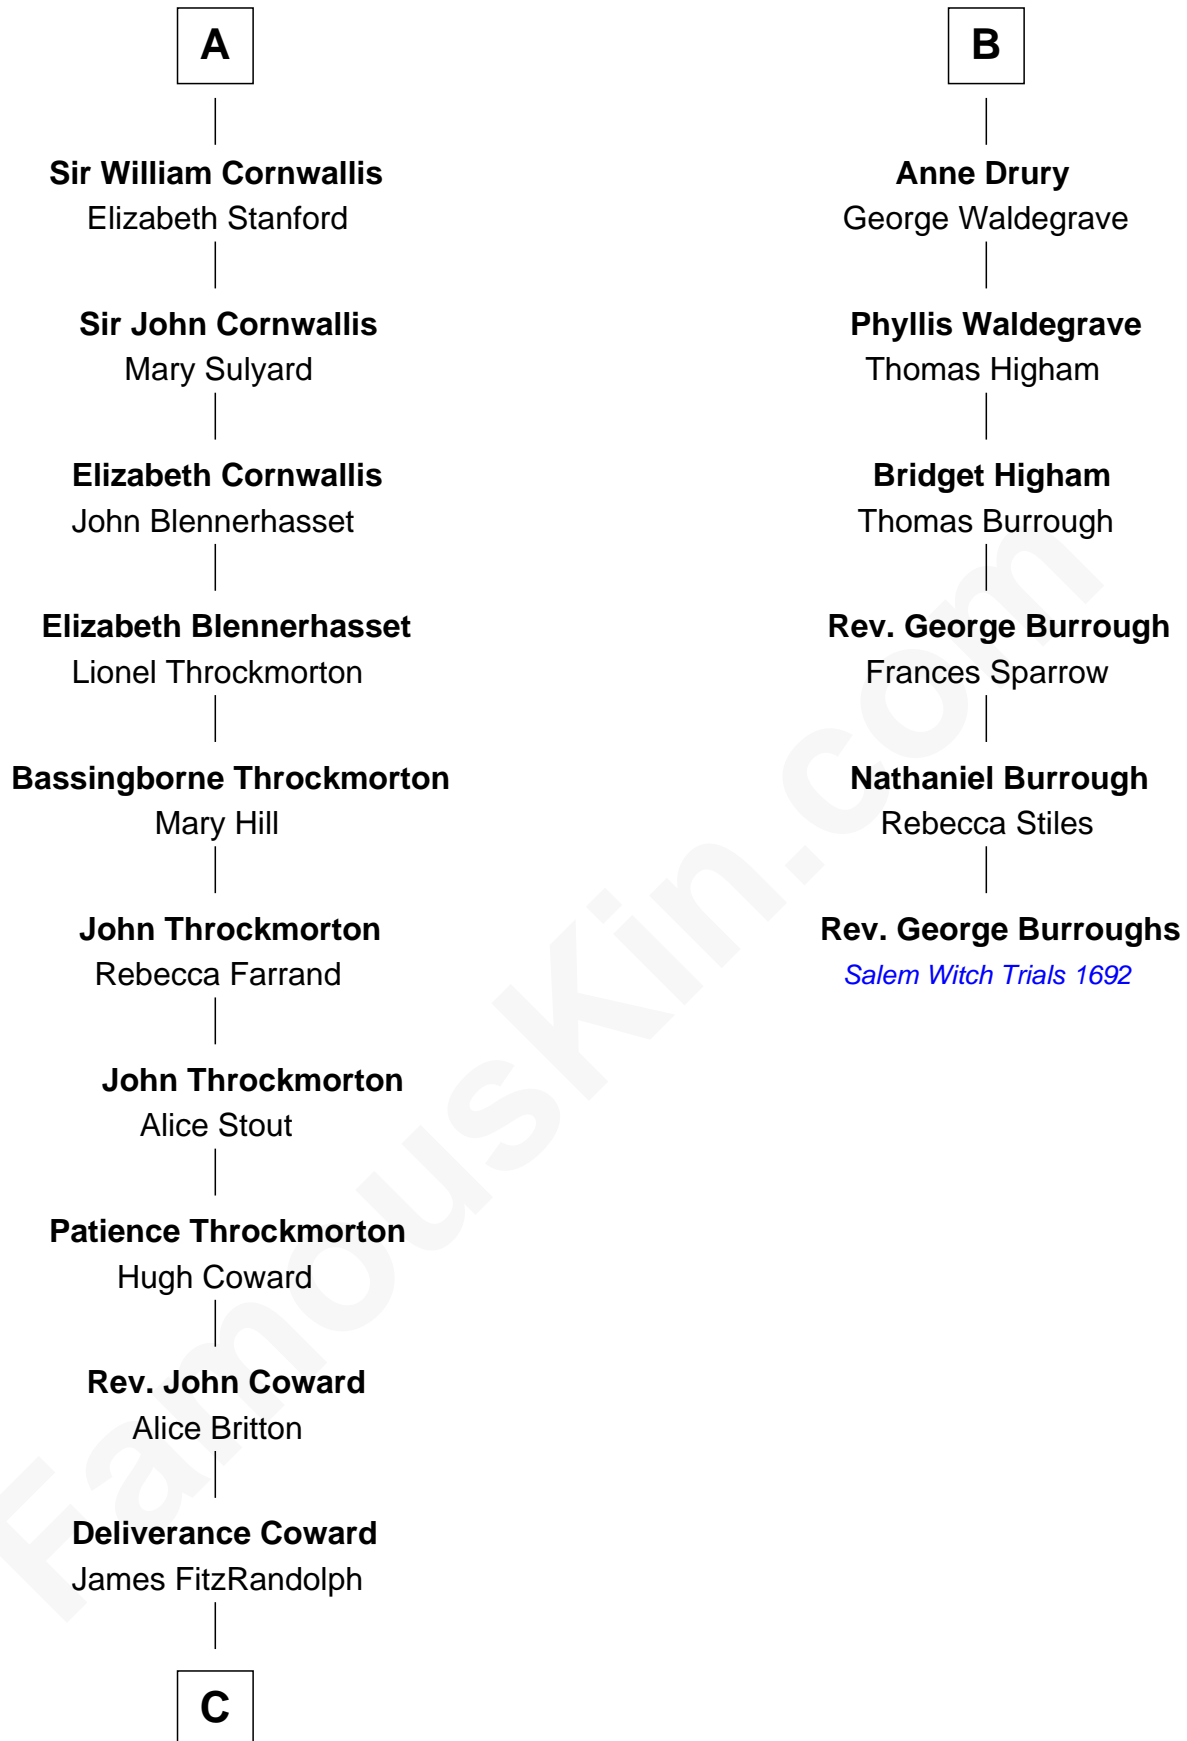

FamousKin.com
Relationship Chart of
General James Longstreet
Confederate Army - U.S. Civil War

12th cousin 7 times removed of
Rev. George Burroughs
Executed for Witchcraft, Salem 1692

C

—
Hannah FitzRandolph

William Longstreet

—
James Longstreet

Mary Anna Dent

—
General James Longstreet

Confederate Army - U.S. Civil War

FamousKin.com