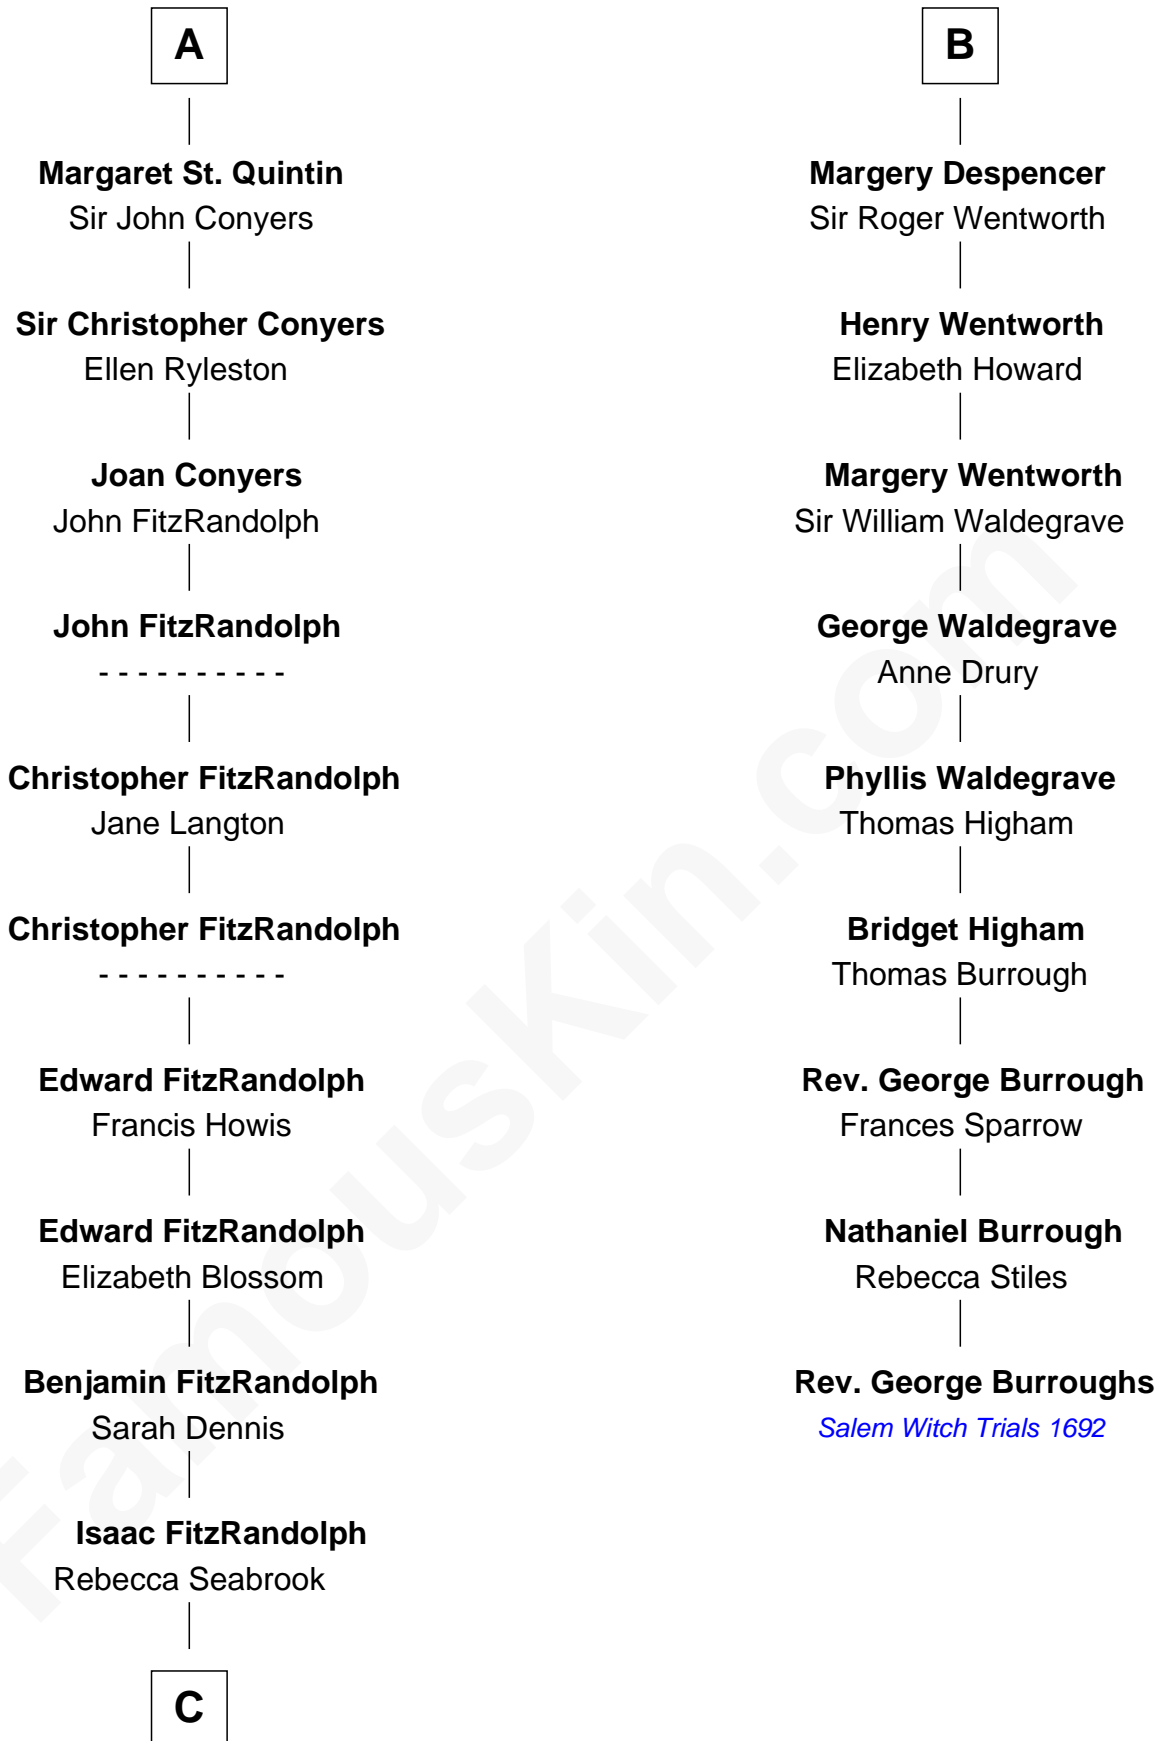

FamousKin.com
Relationship Chart of
General James Longstreet
Confederate Army - U.S. Civil War

15th cousin 5 times removed of
Rev. George Burroughs
Executed for Witchcraft, Salem 1692

C

James FitzRandolph

Deliverance Coward

Hannah FitzRandolph

William Longstreet

James Longstreet

Mary Anna Dent

General James Longstreet

Confederate Army - U.S. Civil War

FamousKin.com