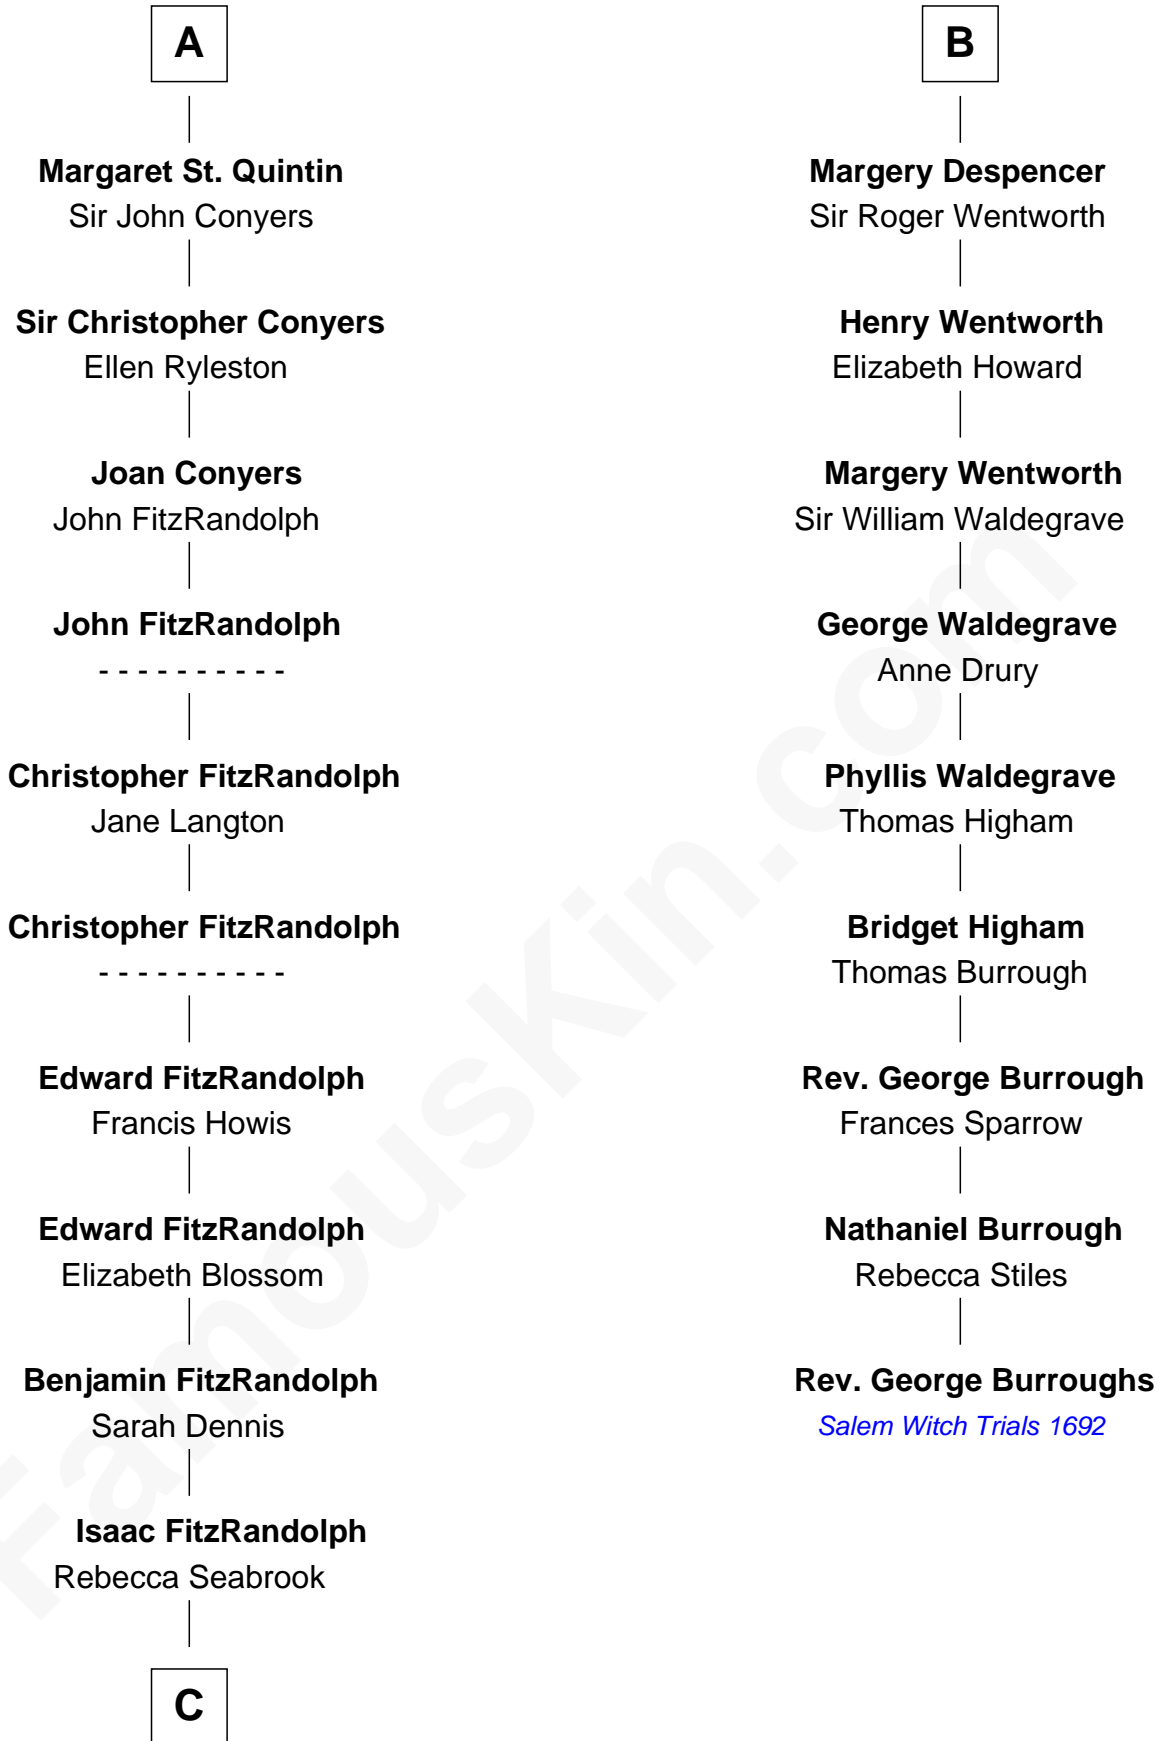

**FamousKin.com**  
**Relationship Chart of**  
**General James Longstreet**  
*Confederate Army - U.S. Civil War*

**15th cousin 5 times removed of**  
**Rev. George Burroughs**  
*Executed for Witchcraft, Salem 1692*

**Reginald FitzPiers**

**C**

James FitzRandolph

Deliverance Coward

Hannah FitzRandolph

William Longstreet

James Longstreet

Mary Anna Dent