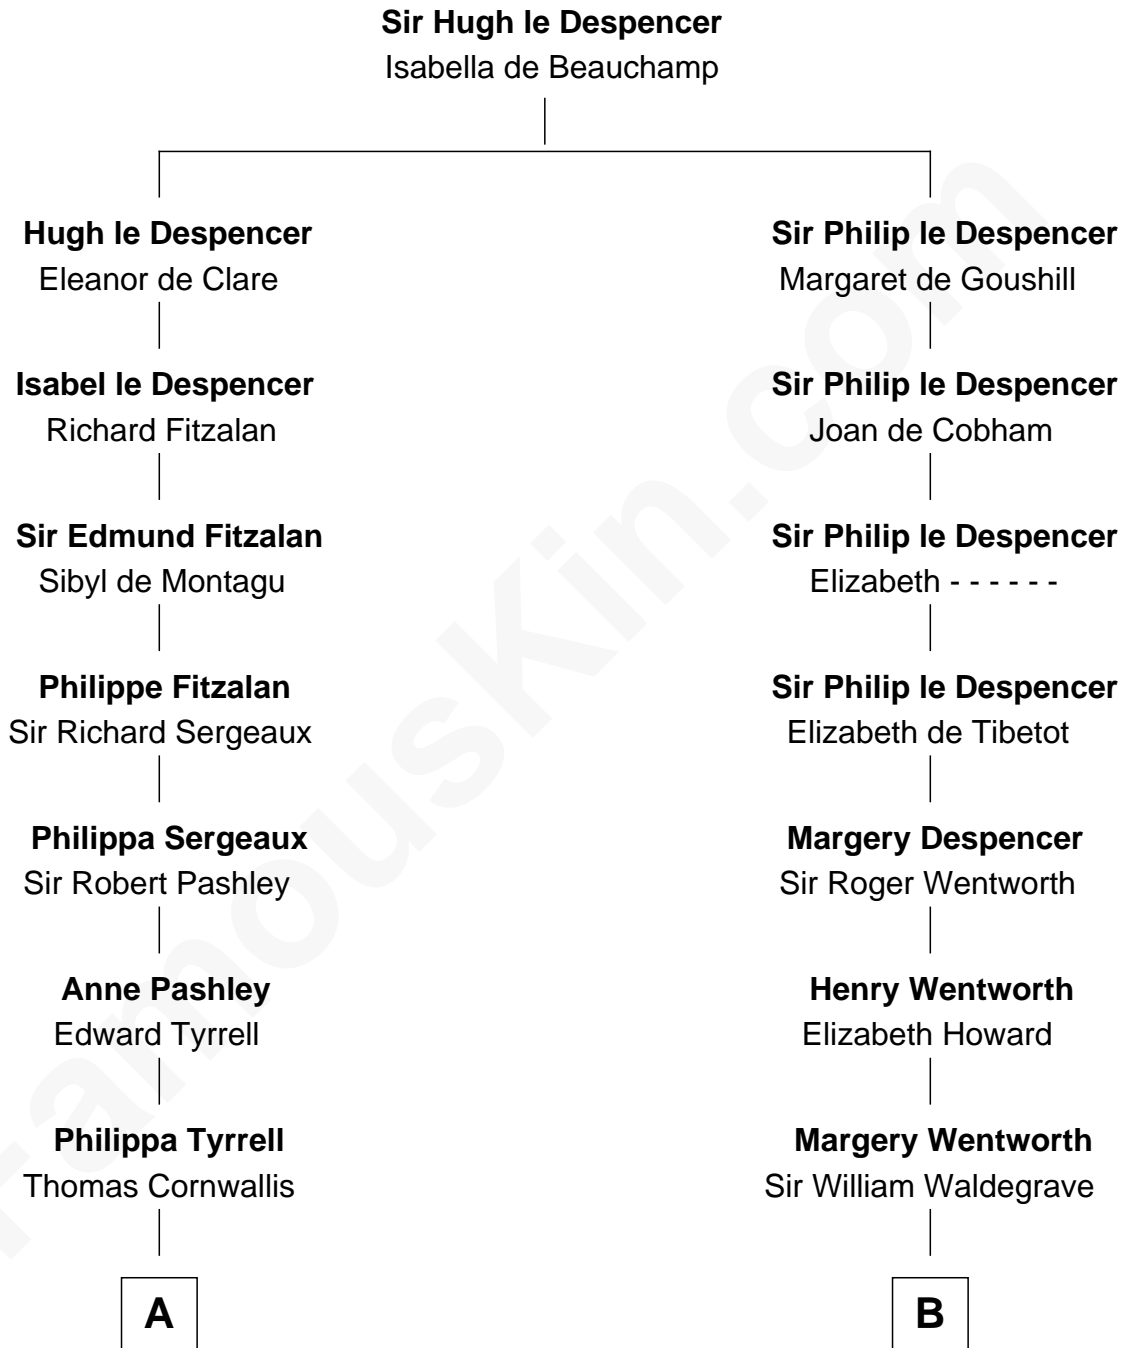

FamousKin.com
Relationship Chart of
General James Longstreet
Confederate Army - U.S. Civil War

12th cousin 7 times removed of
Rev. George Burroughs
Executed for Witchcraft, Salem 1692

C

—
Hannah FitzRandolph

William Longstreet

—
James Longstreet

Mary Anna Dent

—
General James Longstreet

Confederate Army - U.S. Civil War

FamousKin.com