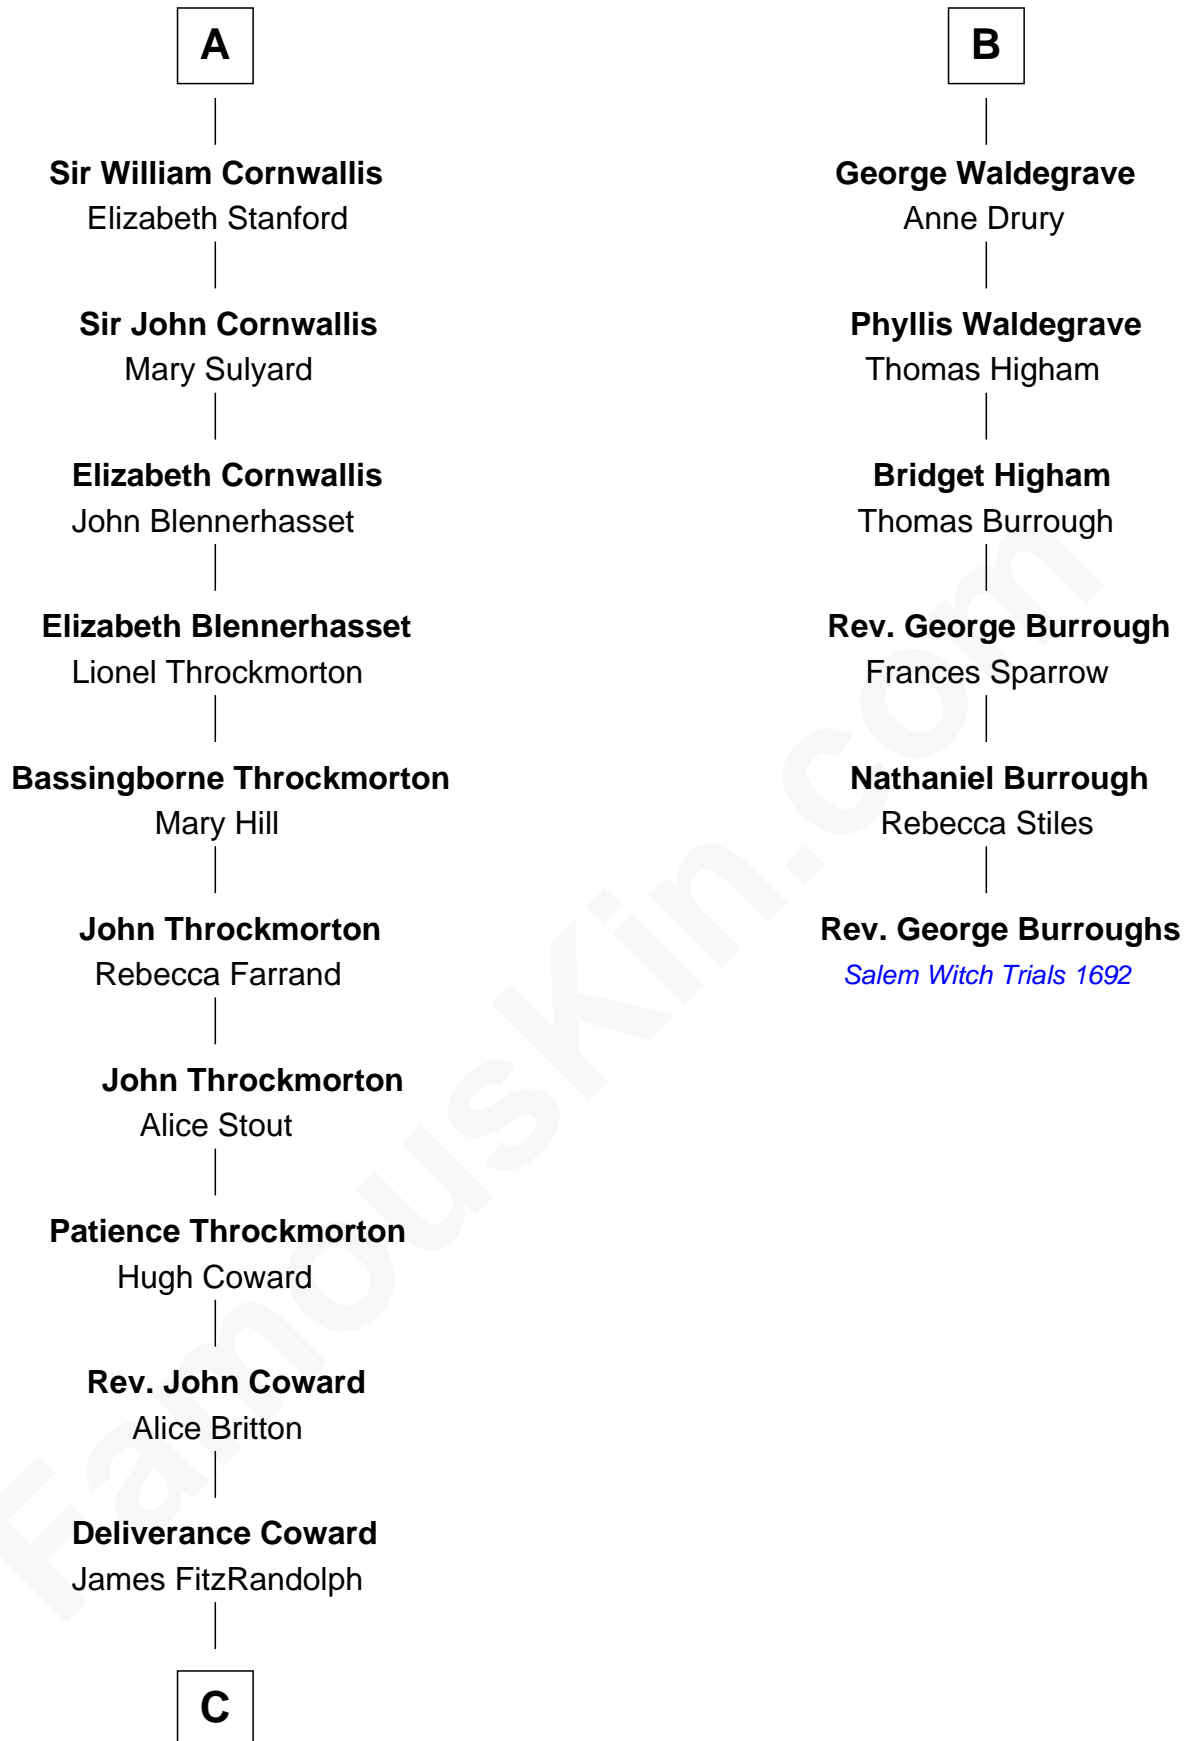

FamousKin.com
Relationship Chart of
General James Longstreet
Confederate Army - U.S. Civil War

12th cousin 7 times removed of
Rev. George Burroughs
Executed for Witchcraft, Salem 1692

C

—
Hannah FitzRandolph

William Longstreet

—
James Longstreet

Mary Anna Dent

—
General James Longstreet

Confederate Army - U.S. Civil War

FamousKin.com