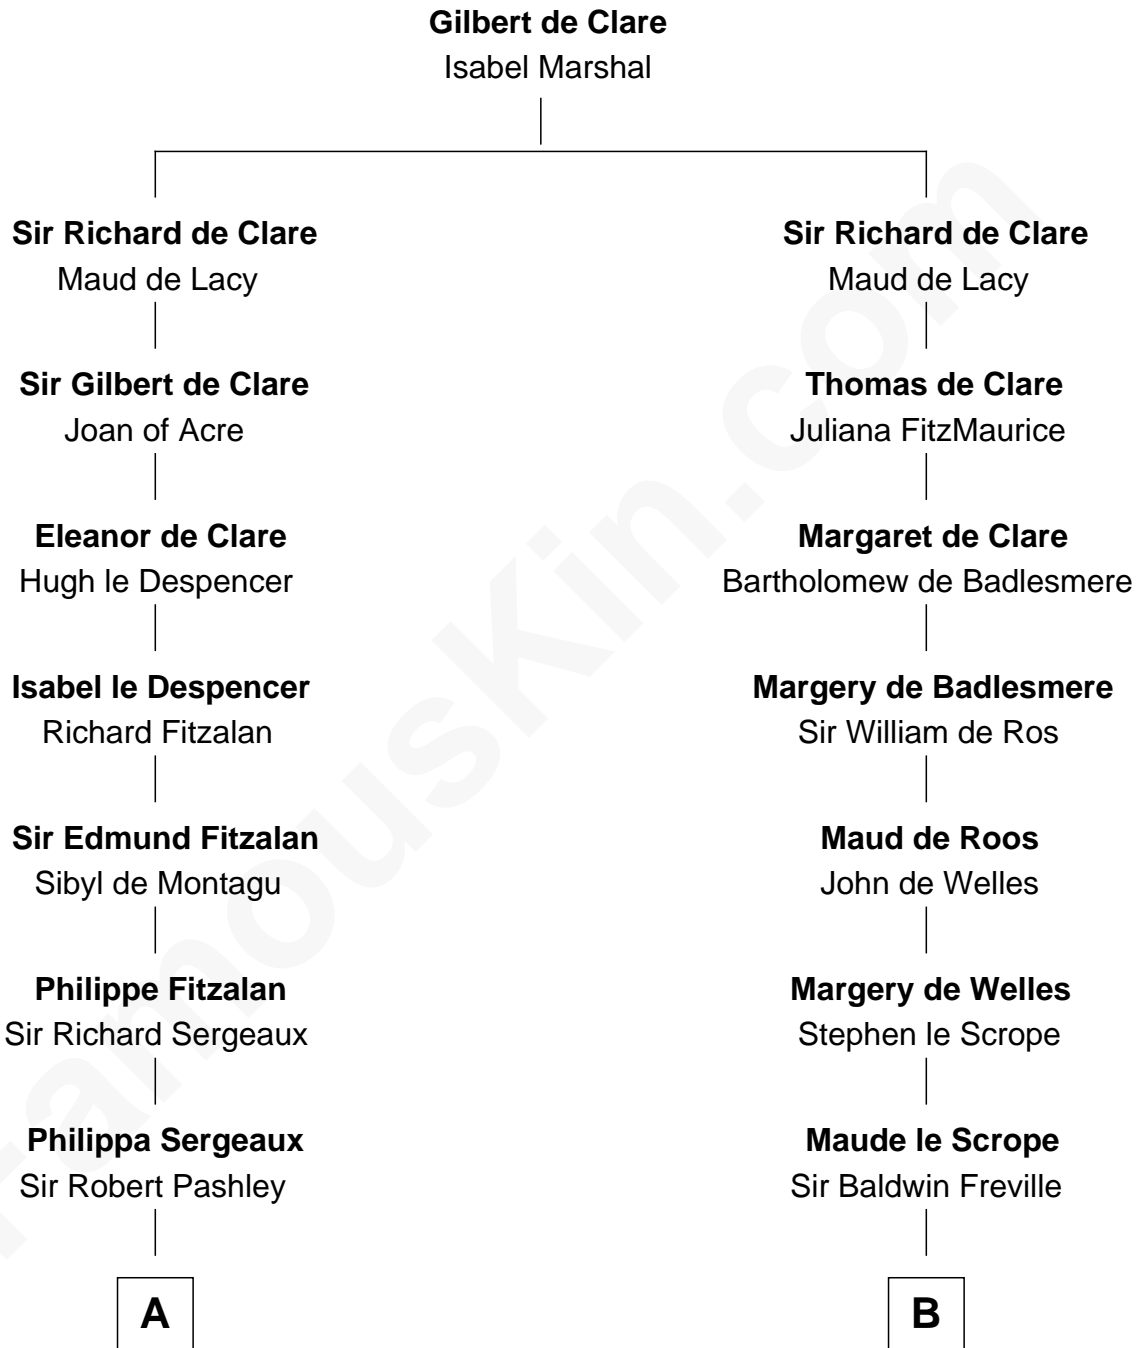

FamousKin.com
Relationship Chart of
General James Longstreet
Confederate Army - U.S. Civil War

21st cousin of
William Henry Moore
Co-Founder, U.S. Steel and Nabisco

C

Rev. John Coward

Alice Britton

Deliverance Coward

James FitzRandolph

Hannah FitzRandolph

William Longstreet

James Longstreet

Mary Anna Dent

General James Longstreet

Confederate Army - U.S. Civil War

D

Sarah Browne

George Beckwith

George Beckwith

Rachel Marsh

George Beckwith

Mary Bradley

Rachael Arvilla Beckwith

Nathaniel Ford Moore