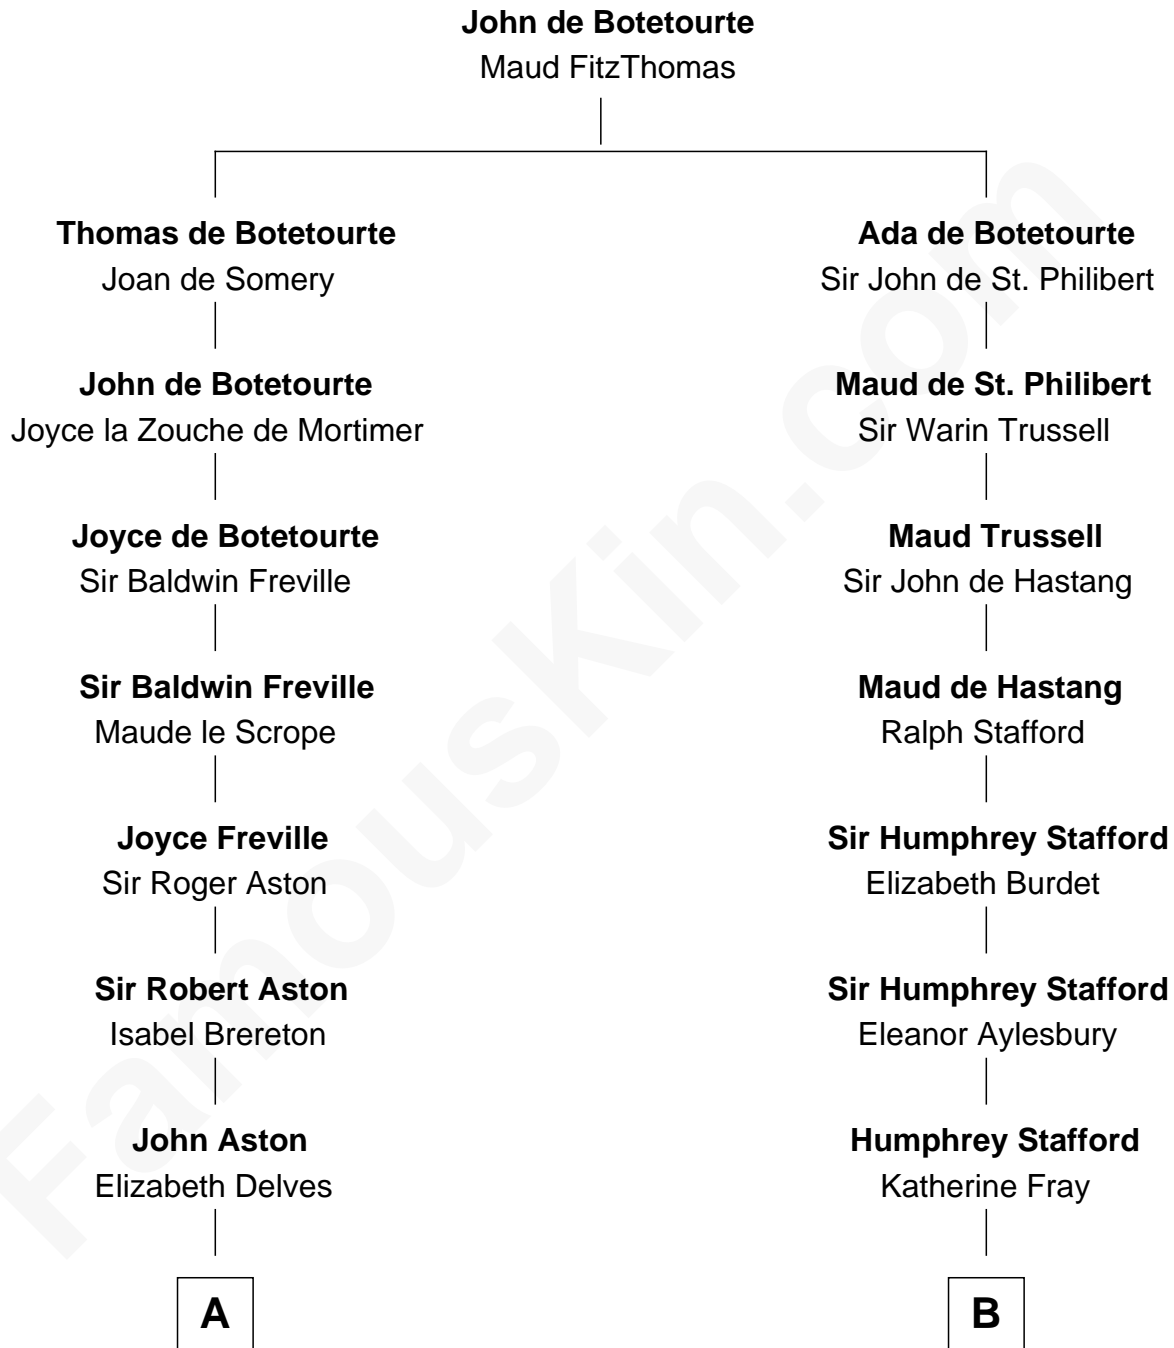

**FamousKin.com**  
**Relationship Chart of**  
**General James Longstreet**  
*Confederate Army - U.S. Civil War*  
 19th cousin 2 times removed of

**Jimmy Carter**  
*39th U.S. President*

**C**

**Thomas Marshall Dent**

Anne Magruder

**Mary Anna Dent**

James Longstreet

**General James Longstreet**

*Confederate Army - U.S. Civil War*

**D**

**Ann Ansley**

Wiley Carter

**Littleberry Walker Carter**

Mary Ann Diligent Seals

**William Archibald Carter**

Nina Pratt

**Earl Carter**

Lillian Gordy

**Jimmy Carter**

*39th U.S. President*