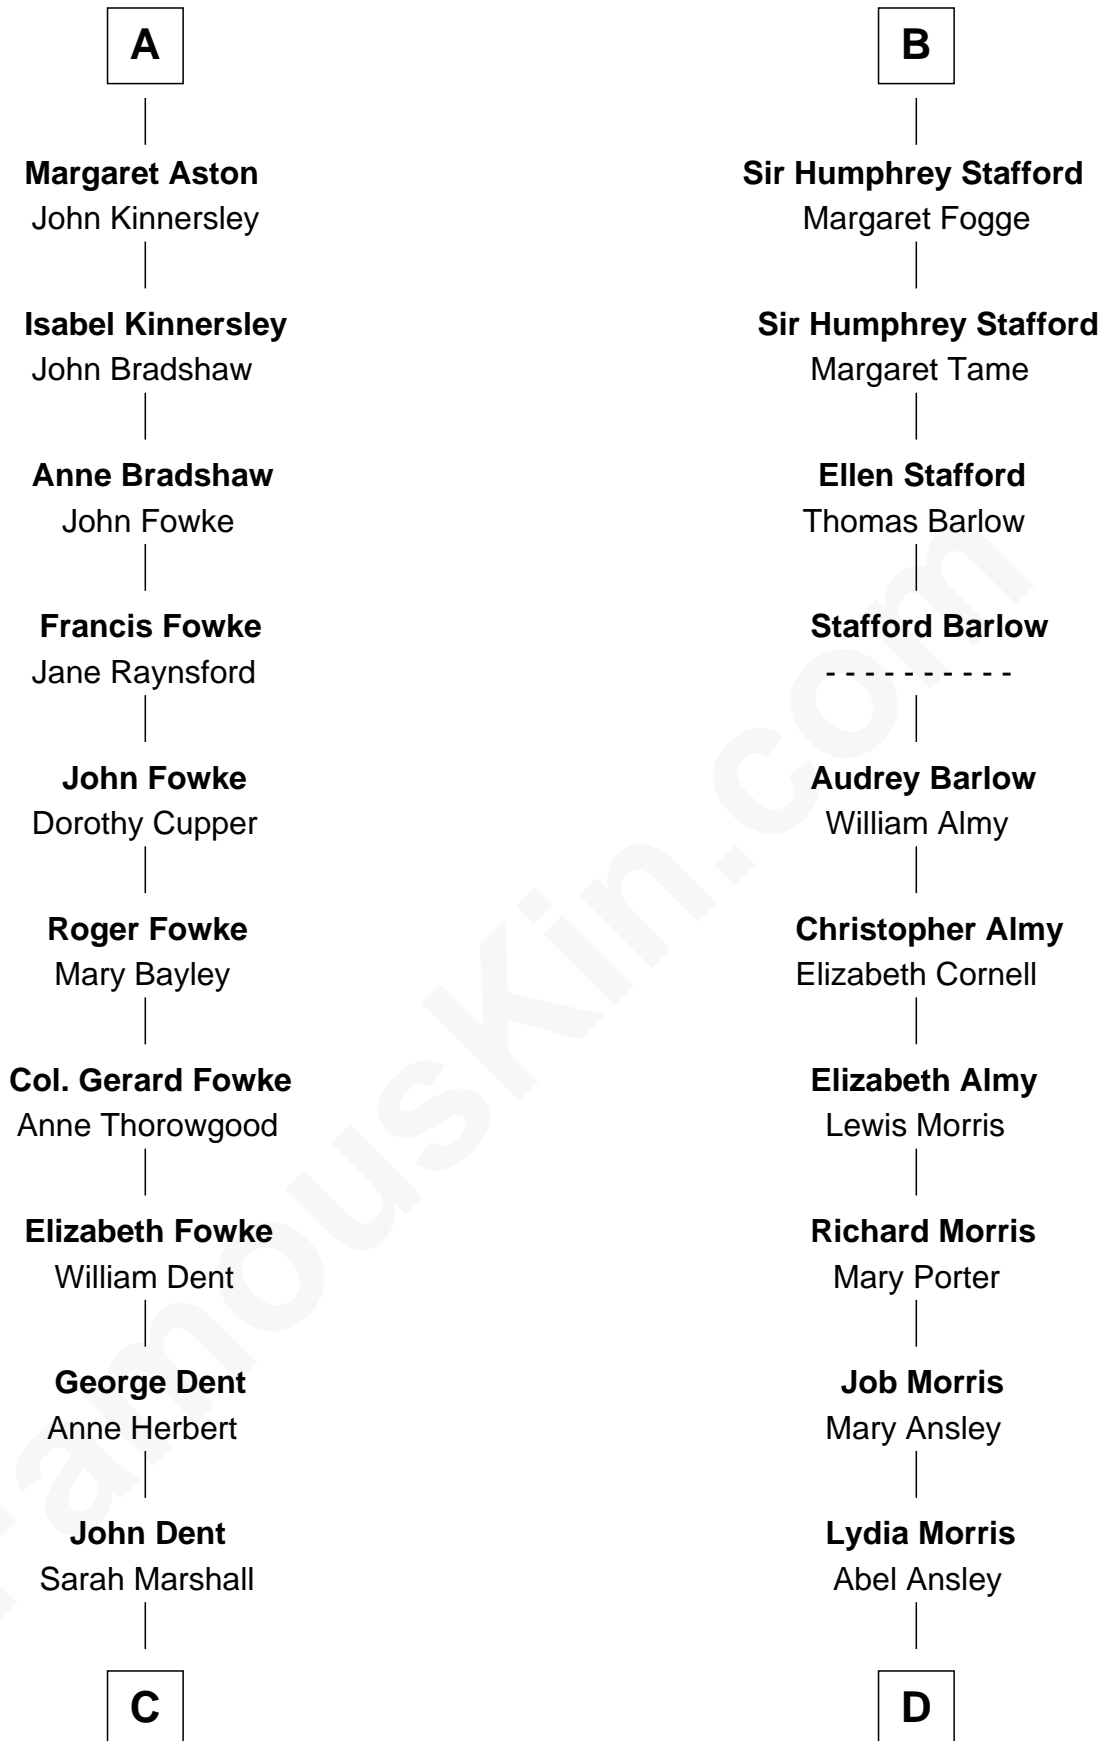

**FamousKin.com**  
**Relationship Chart of**  
**General James Longstreet**  
*Confederate Army - U.S. Civil War*  
 19th cousin 2 times removed of

**Jimmy Carter**  
*39th U.S. President*

**C**

**Thomas Marshall Dent**

Anne Magruder

**Mary Anna Dent**

James Longstreet

**General James Longstreet**

*Confederate Army - U.S. Civil War*

**D**

**Ann Ansley**

Wiley Carter

**Littleberry Walker Carter**

Mary Ann Diligent Seals

**William Archibald Carter**

Nina Pratt

**Earl Carter**

Lillian Gordy

**Jimmy Carter**

*39th U.S. President*