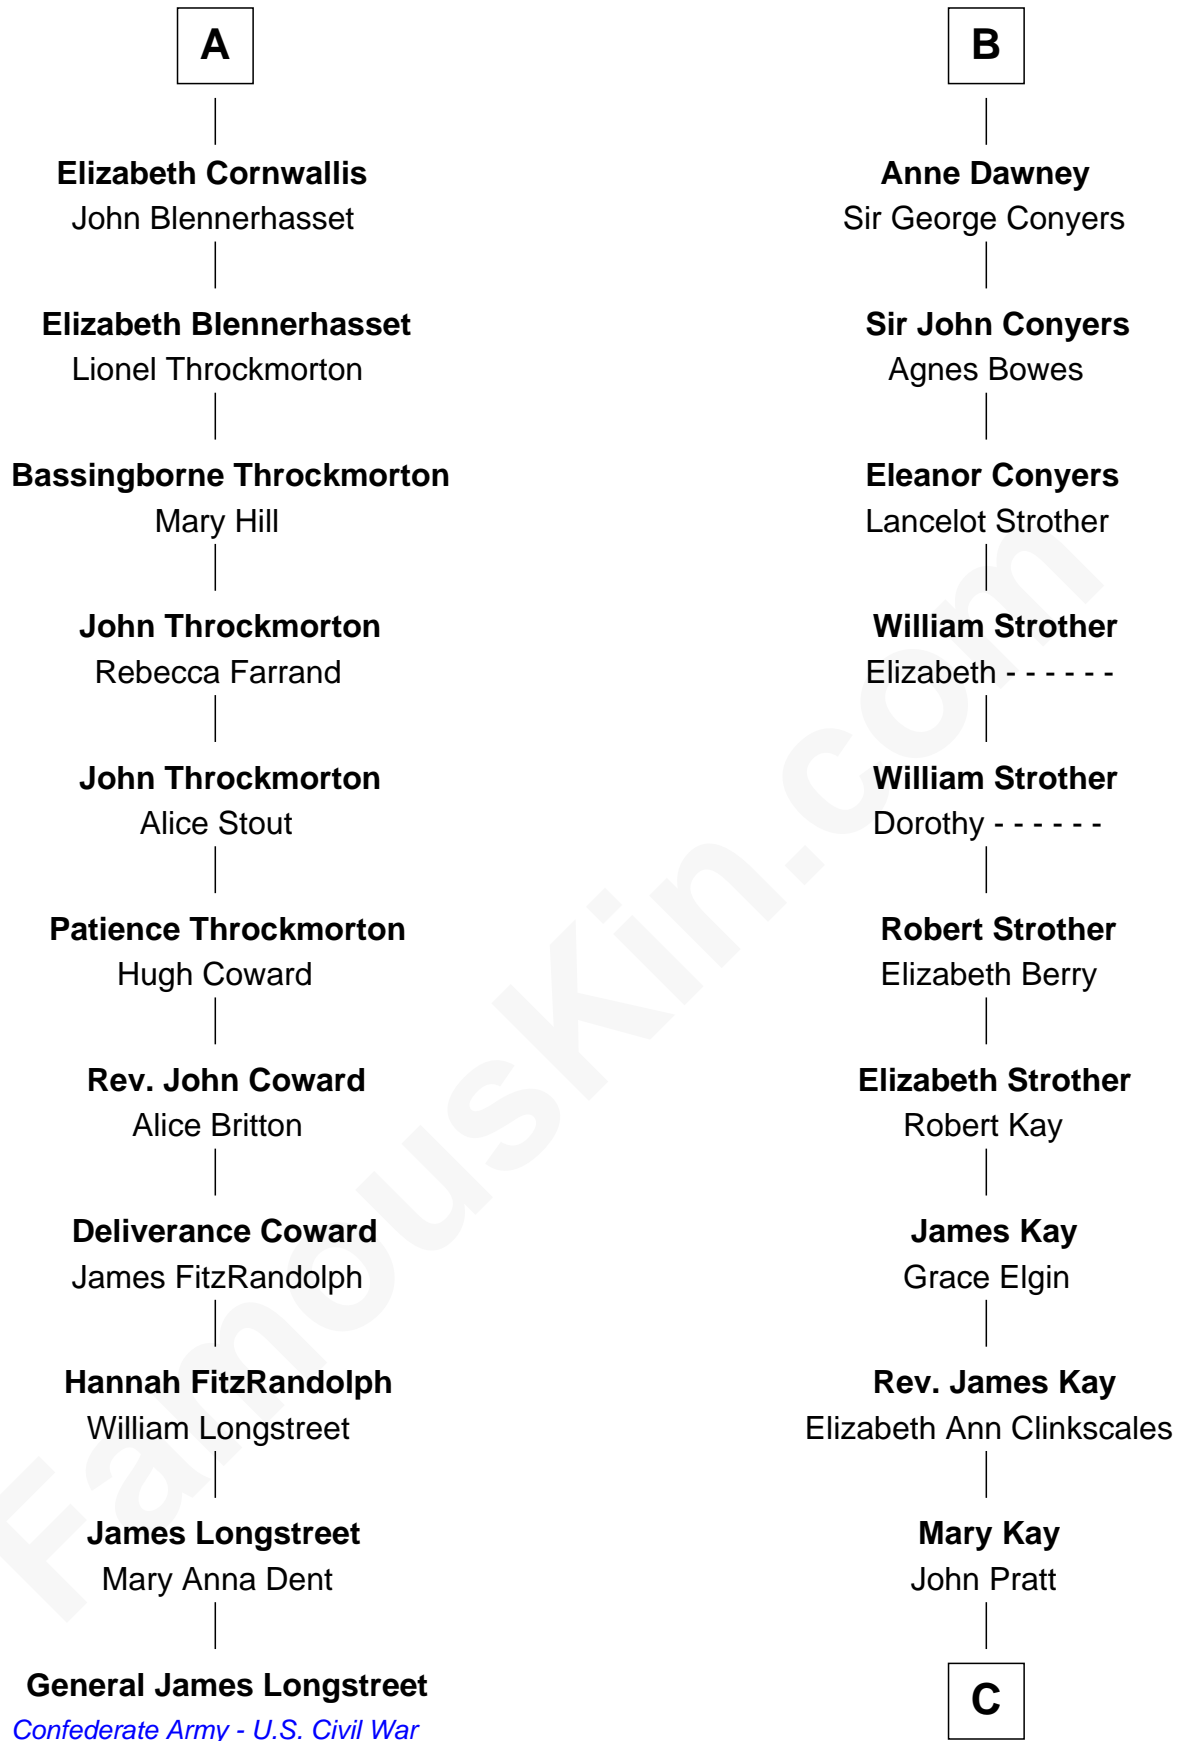

FamousKin.com
Relationship Chart of
General James Longstreet
Confederate Army - U.S. Civil War
 17th cousin 3 times removed of

Jimmy Carter
39th U.S. President

C

James E. Pratt

Sophonra C. Cowan

Nina Pratt

William Archibald Carter

Earl Carter

Lillian Gordy

Jimmy Carter

39th U.S. President

FamousKin.com