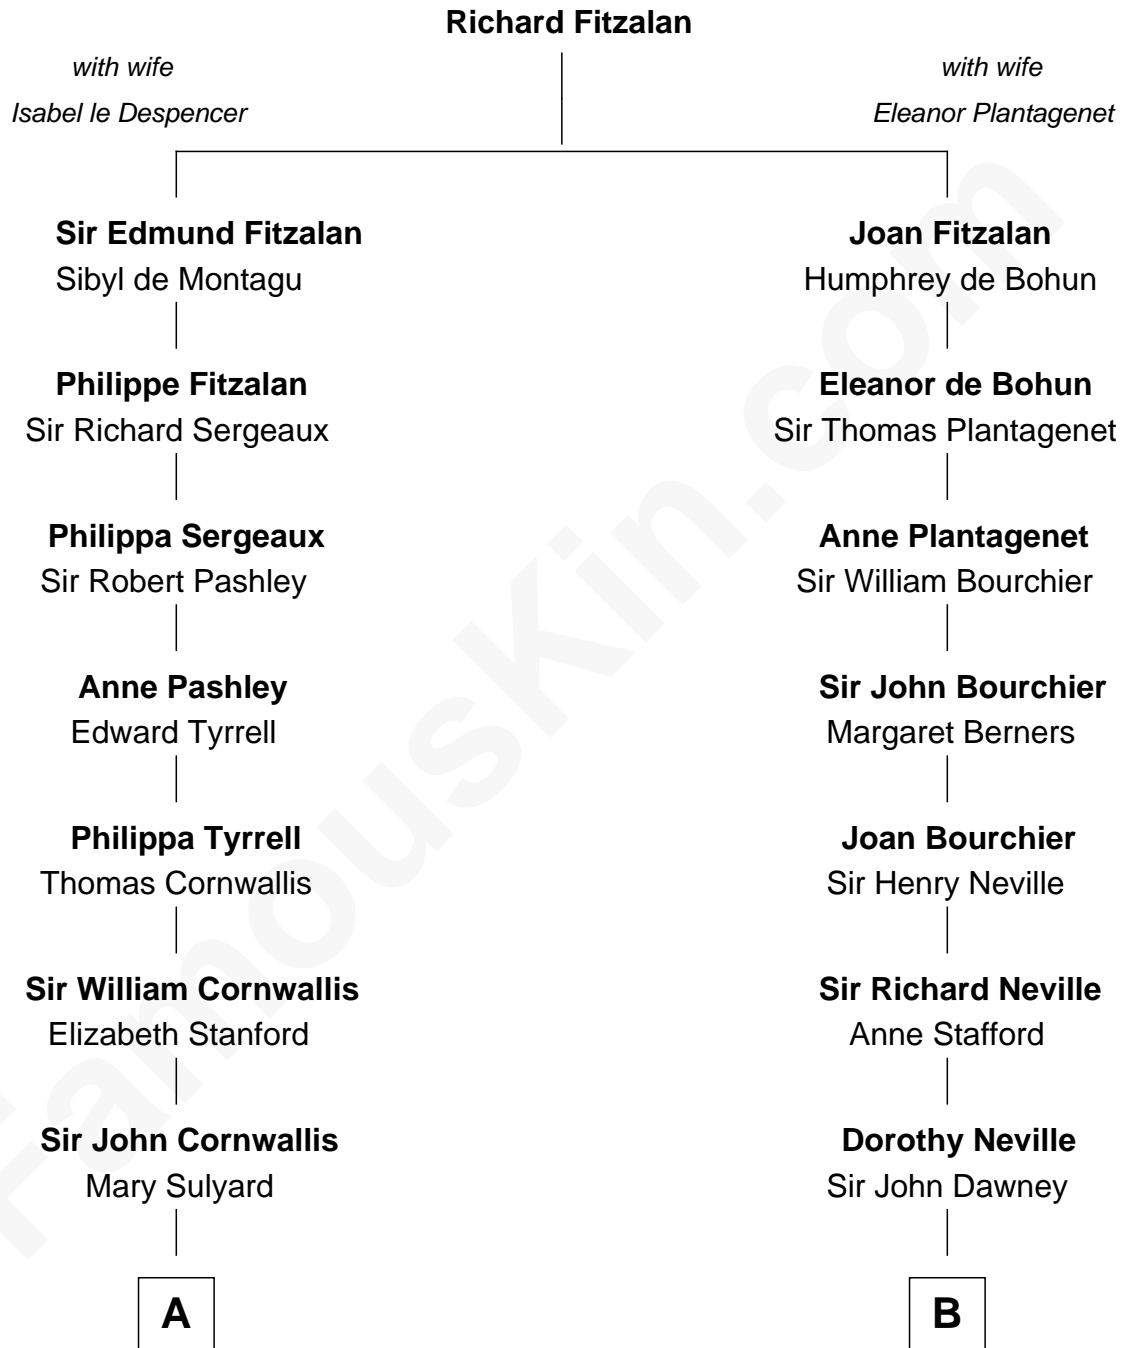

FamousKin.com
Relationship Chart of
General James Longstreet
Confederate Army - U.S. Civil War
 17th cousin 3 times removed of

Jimmy Carter
39th U.S. President

C

James E. Pratt

Sophonra C. Cowan

Nina Pratt

William Archibald Carter

Earl Carter

Lillian Gordy

Jimmy Carter

39th U.S. President

FamousKin.com