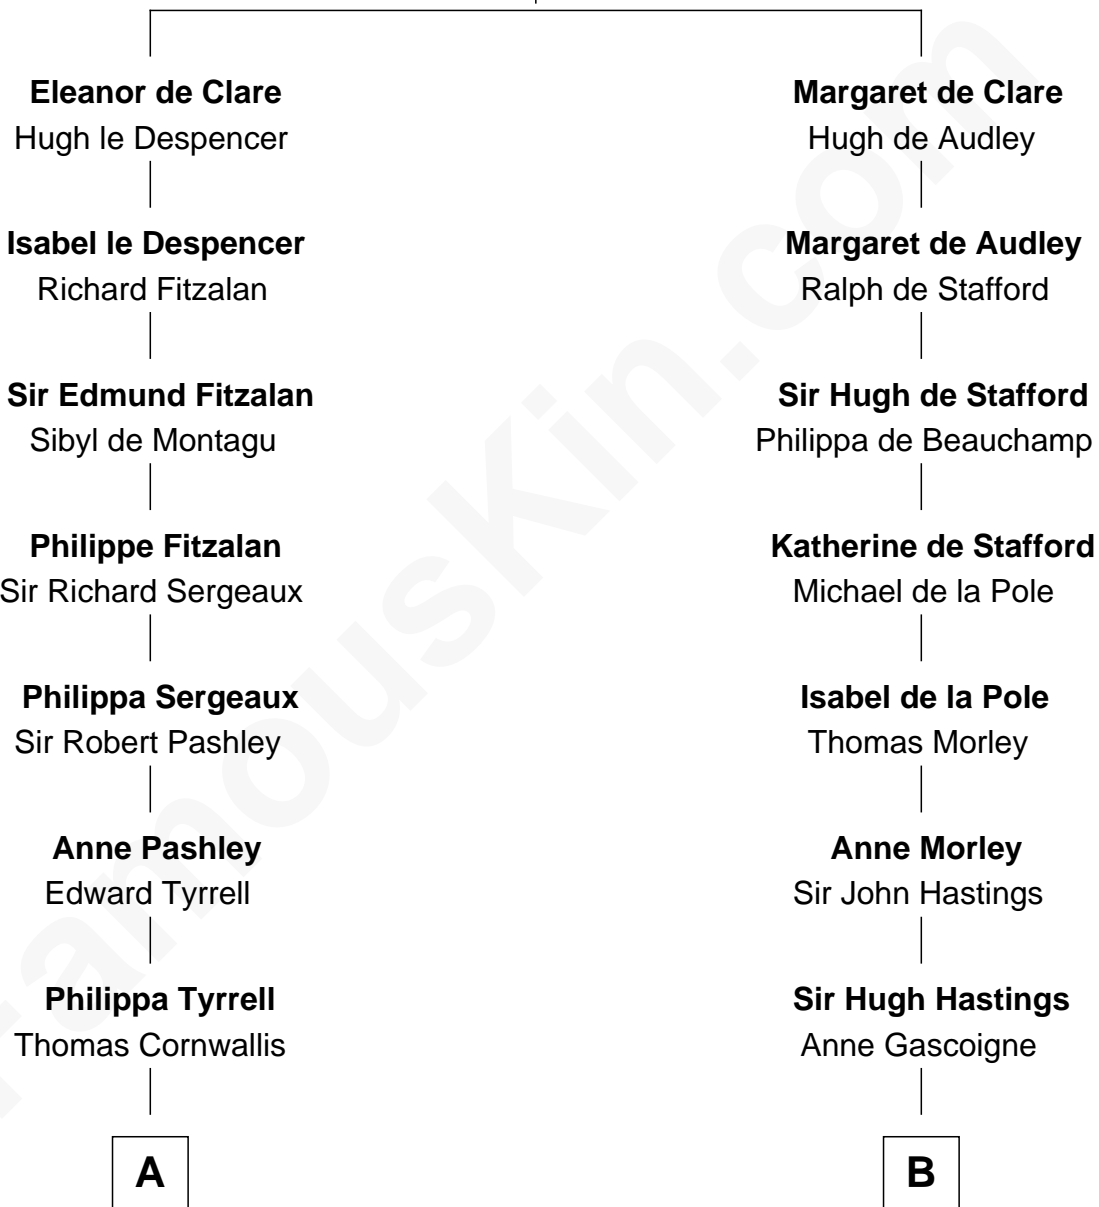

**FamousKin.com**  
**Relationship Chart of**  
**General James Longstreet**  
*Confederate Army - U.S. Civil War*

19th cousin 1 time removed of

**William Howard Taft**  
*27th U.S. President*

**Sir Gilbert de Clare**  
 Joan of Acre

**C**

**Hannah FitzRandolph**

William Longstreet

**James Longstreet**

Mary Anna Dent

**General James Longstreet**

*Confederate Army - U.S. Civil War*

**D**

**Rhoda Rawson**

Aaron Taft

**Peter Rawson Taft**

Sylvia Howard

**Alphonso Taft**

Louisa Maria Torrey

**William Howard Taft**

*27th U.S. President*