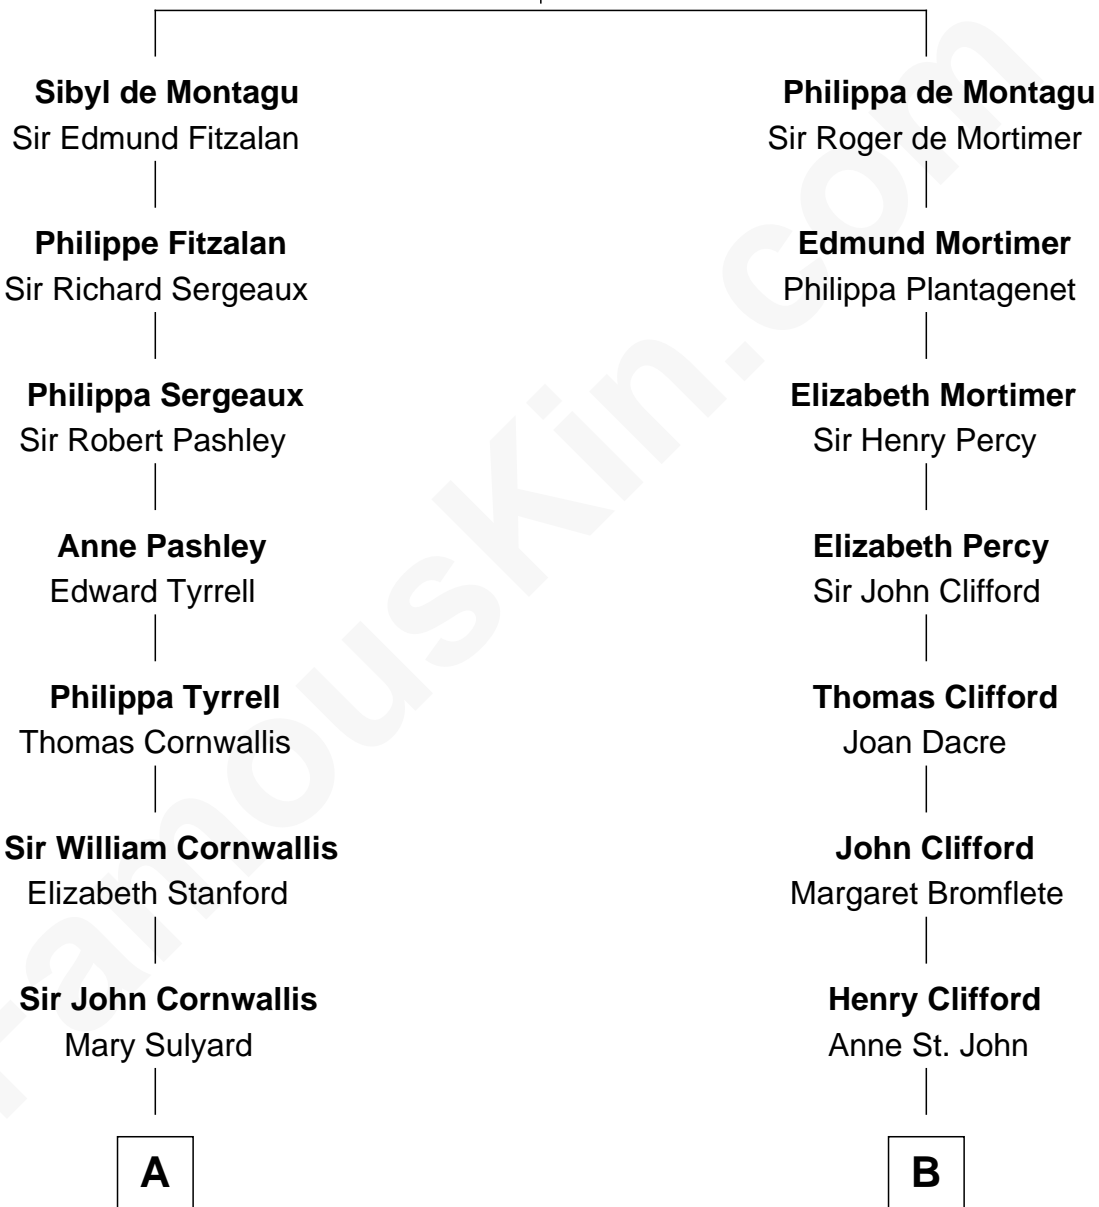

FamousKin.com
Relationship Chart of
General James Longstreet
Confederate Army - U.S. Civil War
 17th cousin 2 times removed of

William Howard Taft
27th U.S. President

William de Montagu
 Katherine de Grandison

C

—
Peter Rawson Taft

Sylvia Howard

—
Alphonso Taft

Louisa Maria Torrey

—
William Howard Taft

27th U.S. President

FamousKin.com