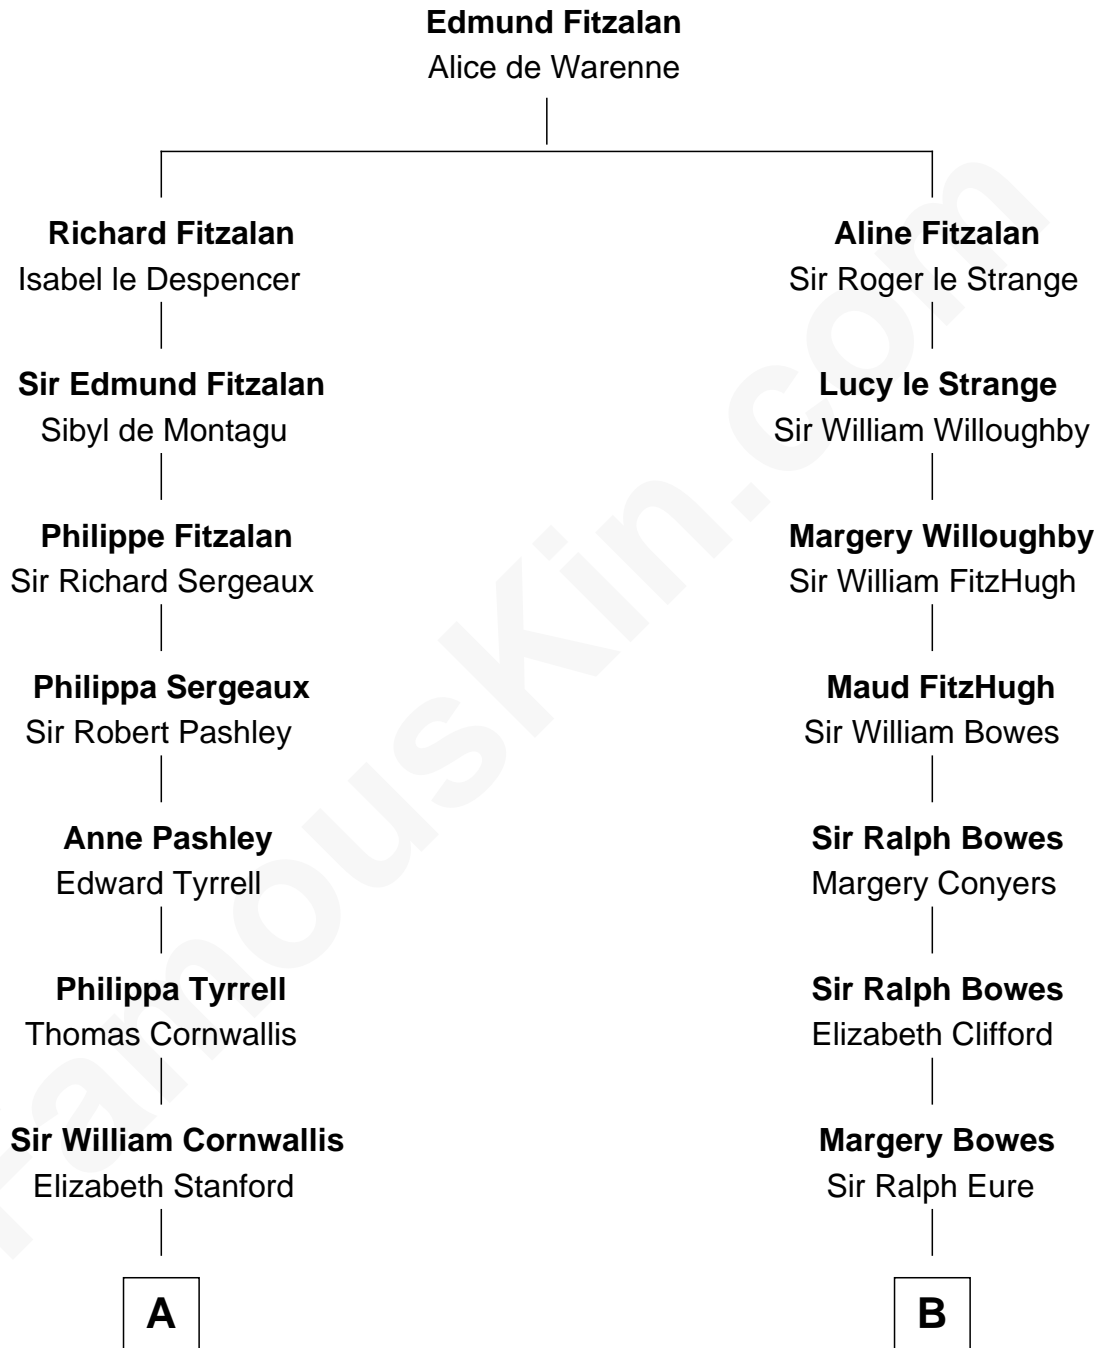

FamousKin.com
Relationship Chart of
General James Longstreet
Confederate Army - U.S. Civil War

17th cousin 1 time removed of

William Howard Taft
27th U.S. President

C

James Longstreet

Mary Anna Dent

General James Longstreet