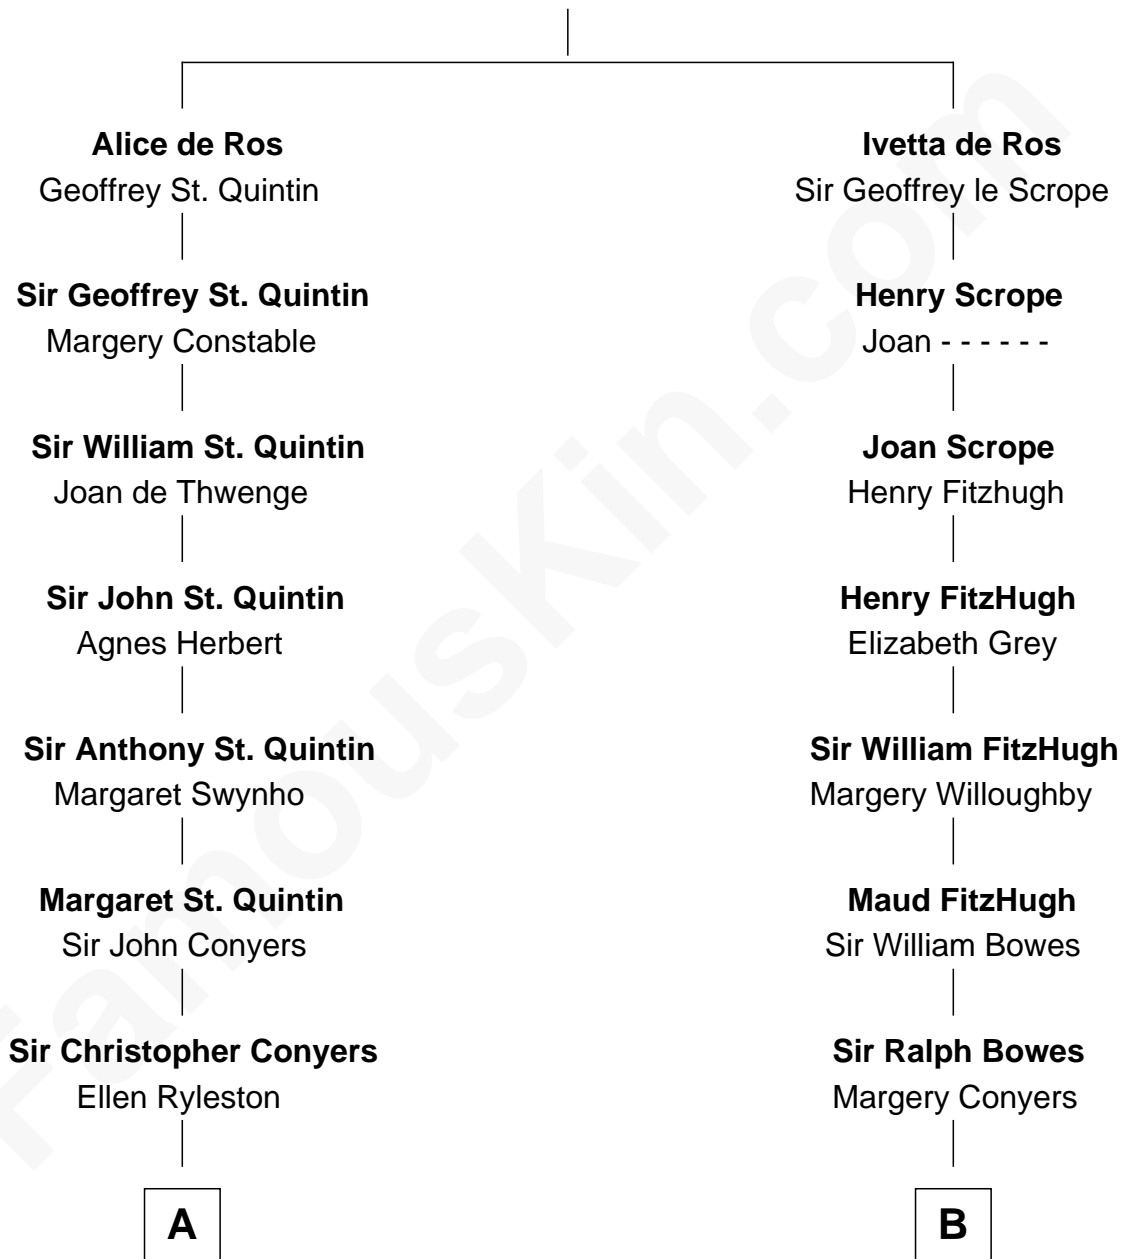

FamousKin.com
Relationship Chart of
General James Longstreet
Confederate Army - U.S. Civil War

18th cousin 1 time removed of

William Howard Taft
27th U.S. President

Sir William de Ros
 Eustache Fitz Ralph

C

James Longstreet

Mary Anna Dent

General James Longstreet

Confederate Army - U.S. Civil War

D

Peter Rawson Taft

Sylvia Howard

Alphonso Taft

Louisa Maria Torrey

William Howard Taft

27th U.S. President

FamousKin.com