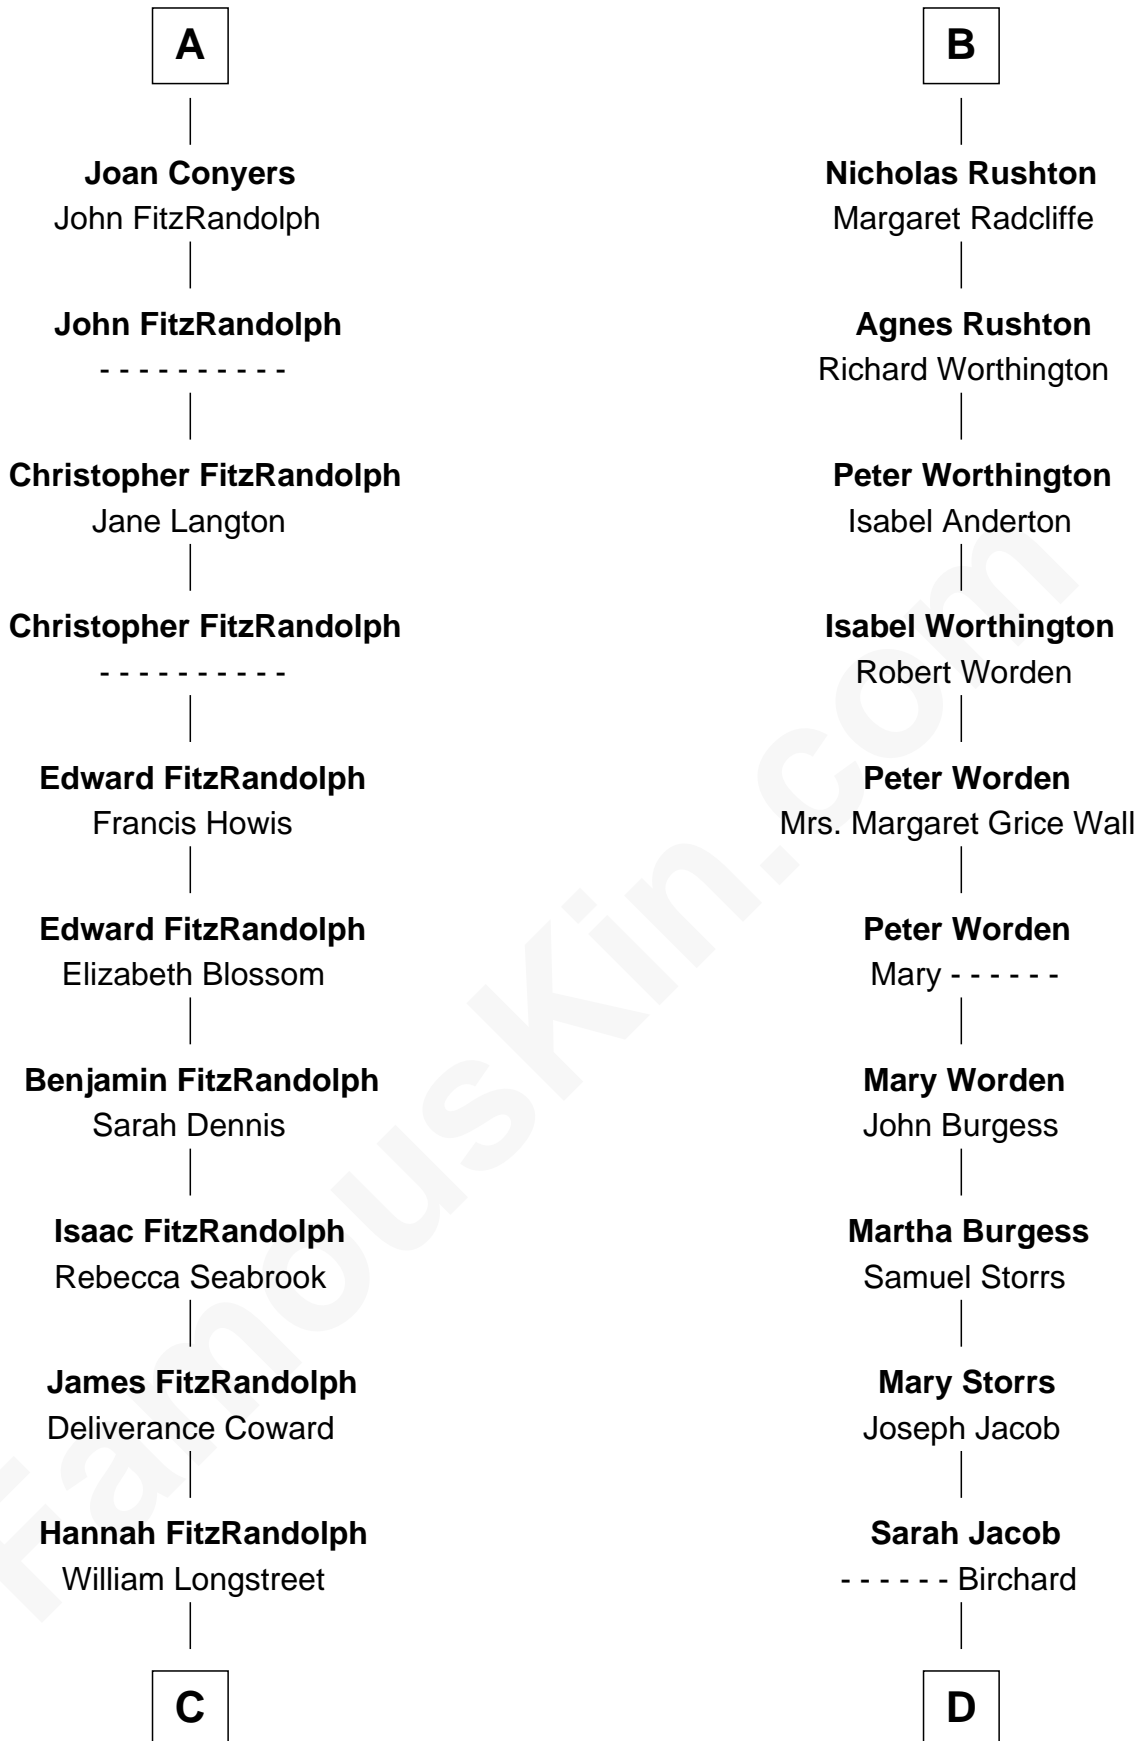

FamousKin.com
Relationship Chart of
General James Longstreet
Confederate Army - U.S. Civil War

18th cousin 1 time removed of

Rutherford B. Hayes
19th U.S. President

Sir William de Ros
 Eustache Fitz Ralph

C

James Longstreet

Mary Anna Dent

General James Longstreet
Confederate Army - U.S. Civil War

D

Roger Cornwall alias Birchard

Drusilla Austin

Sophia Birchard
Rutherford Hayes

Rutherford B. Hayes
19th U.S. President

FamousKin.com