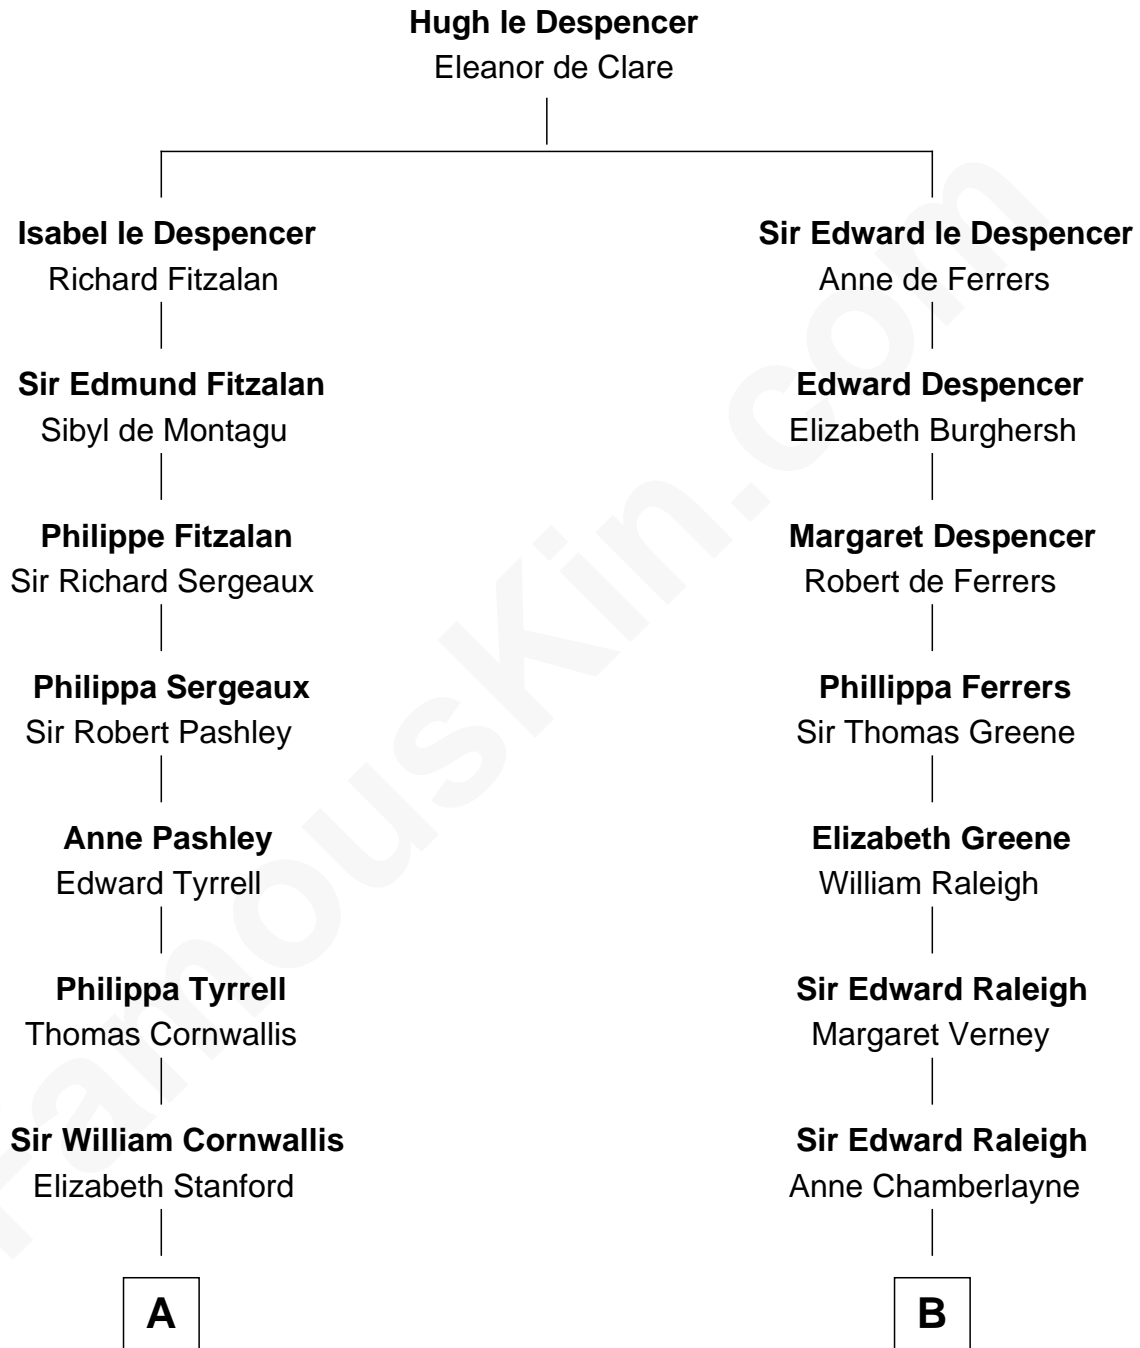

FamousKin.com
Relationship Chart of
General James Longstreet
Confederate Army - U.S. Civil War

18th cousin 3 times removed of
Mitt Romney
70th Governor of Massachusetts

C

James Longstreet

Mary Anna Dent

General James Longstreet

Confederate Army - U.S. Civil War

D

Parley Parker Pratt

Mary Woods

Helaman Pratt

Anna Johanna Dorothy Wilcken

Anna Amelia Pratt

Gaskell Samuel Romney

George Wilcken Romney

Lenore Emily LaFount

Mitt Romney

70th Governor of Massachusetts