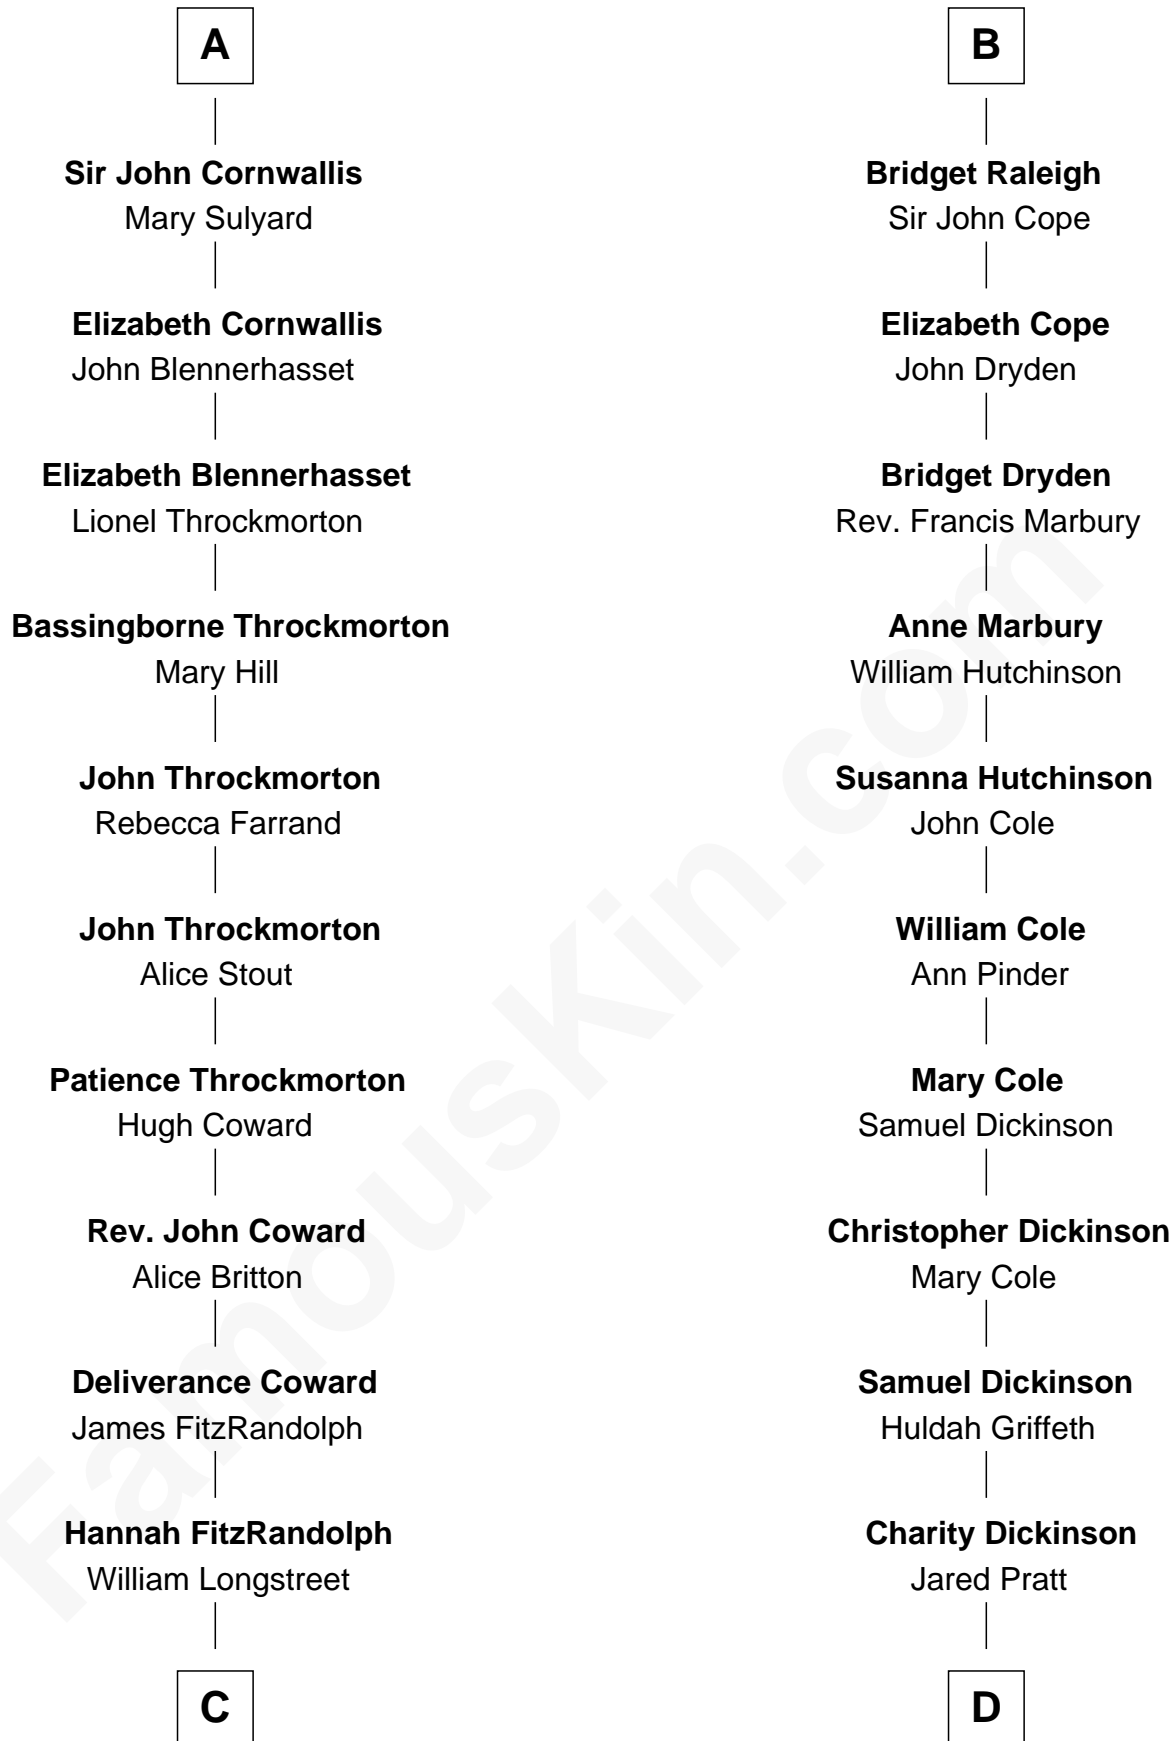

FamousKin.com
Relationship Chart of
General James Longstreet
Confederate Army - U.S. Civil War

18th cousin 3 times removed of
Mitt Romney
70th Governor of Massachusetts

C

James Longstreet

Mary Anna Dent

General James Longstreet

Confederate Army - U.S. Civil War

D

Parley Parker Pratt

Mary Woods

Helaman Pratt

Anna Johanna Dorothy Wilcken

Anna Amelia Pratt

Gaskell Samuel Romney

George Wilcken Romney

Lenore Emily LaFount

Mitt Romney

70th Governor of Massachusetts