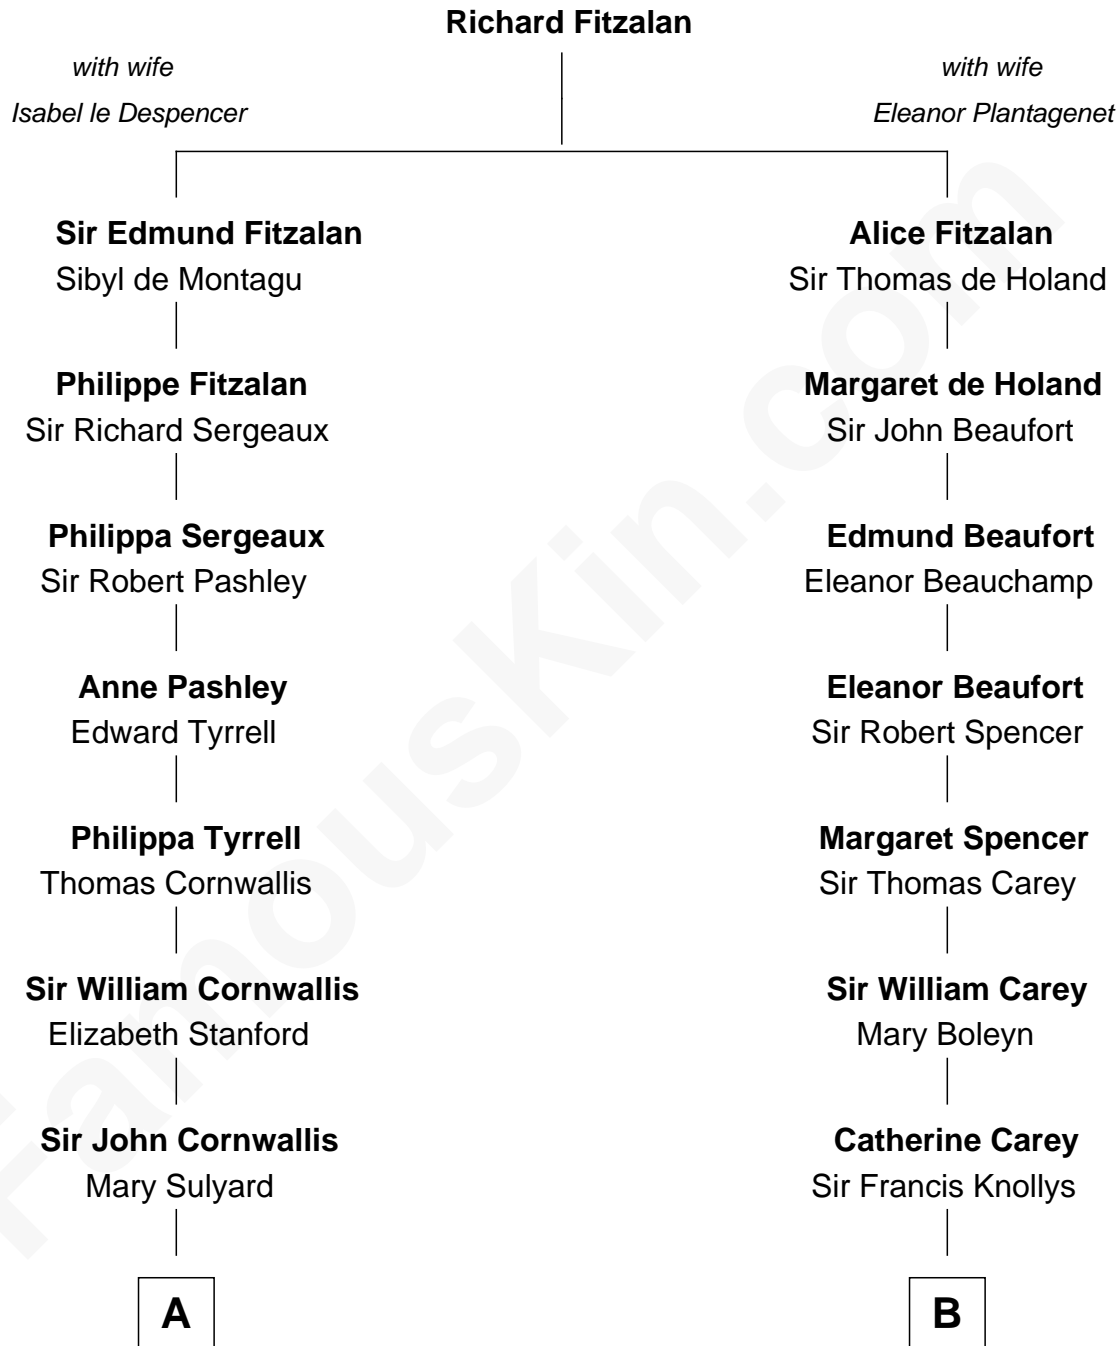

FamousKin.com
Relationship Chart of
General James Longstreet
Confederate Army - U.S. Civil War

17th cousin 2 times removed of

Nelson Rockefeller
41st U.S. Vice-President

C

John Davison Rockefeller

Laura Celestia Spelman

John Davison Rockefeller

Abby Greene Aldrich

Nelson Rockefeller

41st U.S. Vice-President

FamousKin.com