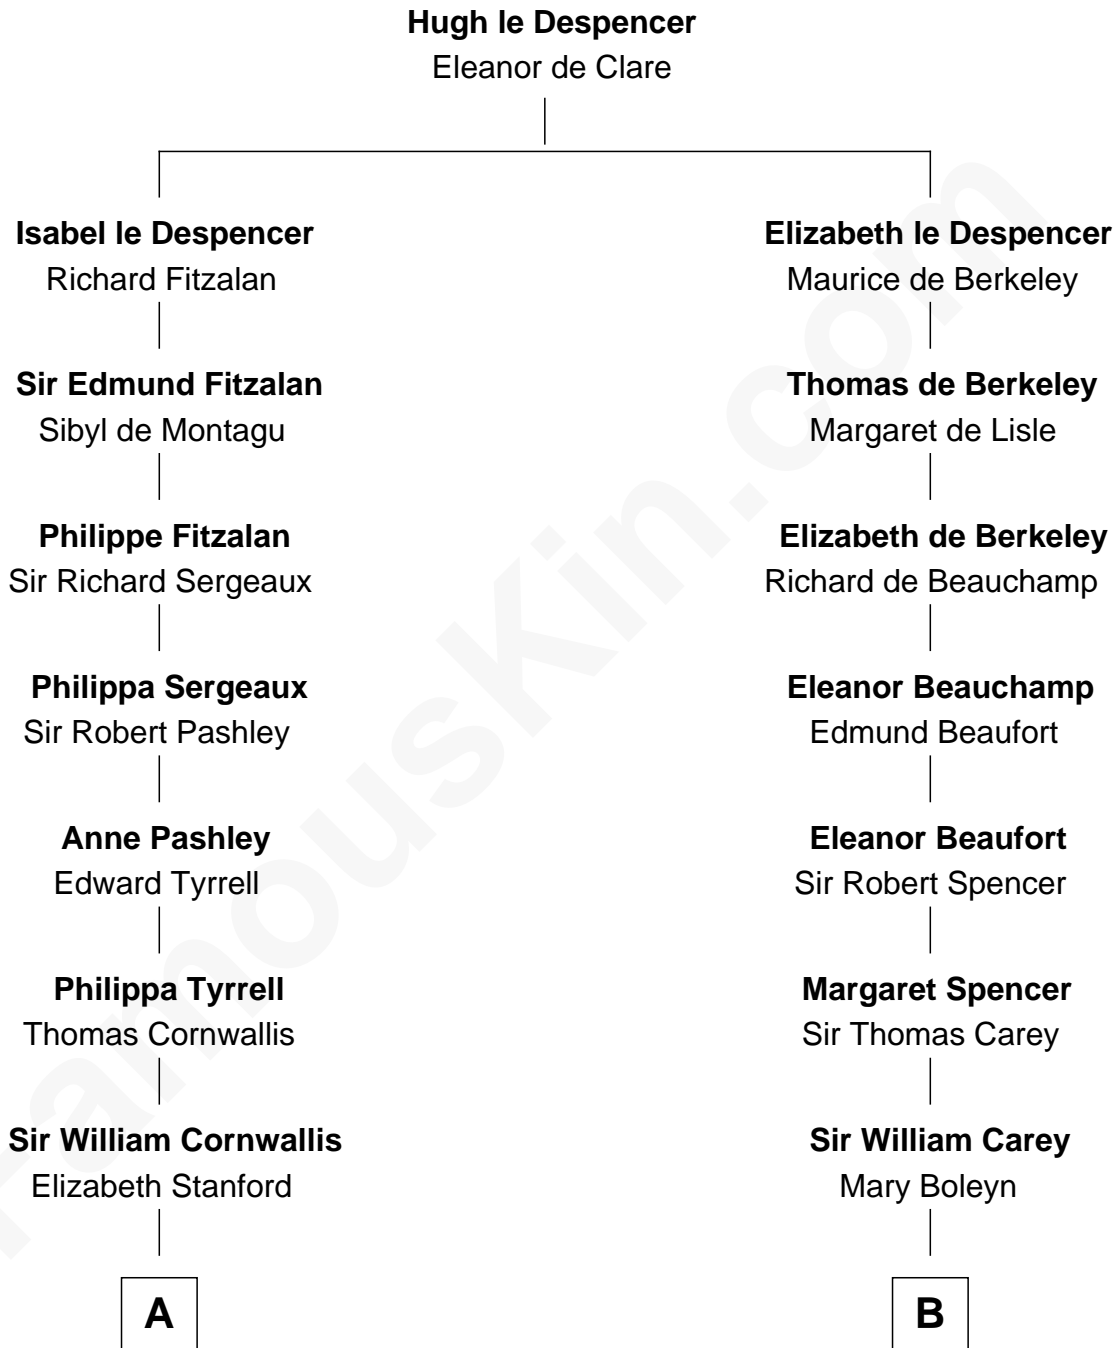

**FamousKin.com**  
**Relationship Chart of**  
**General James Longstreet**  
*Confederate Army - U.S. Civil War*

**18th cousin 2 times removed of**

**Nelson Rockefeller**  
*41st U.S. Vice-President*

**C**

**James Longstreet**

Mary Anna Dent

**General James Longstreet**

*Confederate Army - U.S. Civil War*

**D**

**William Avery Rockefeller**

Eliza Davison

**John Davison Rockefeller**