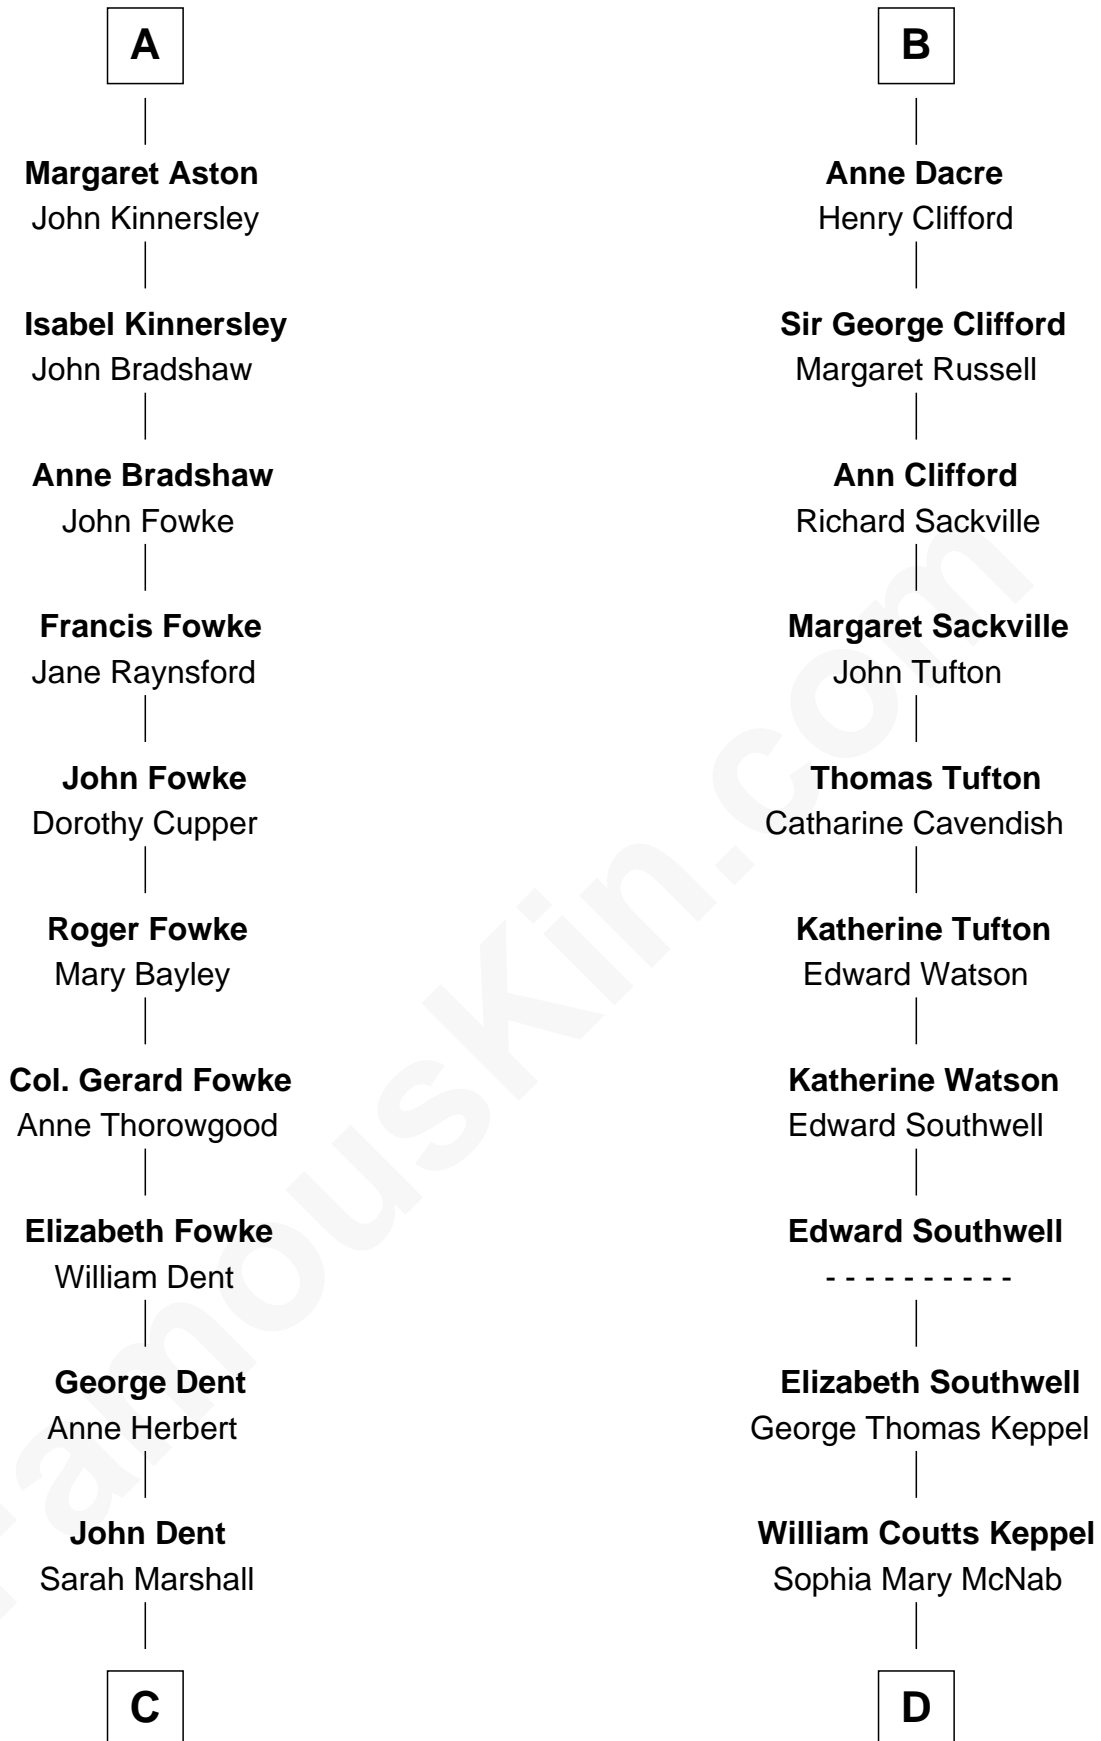

FamousKin.com
Relationship Chart of
General James Longstreet
Confederate Army - U.S. Civil War

19th cousin 1 time removed of
Camilla Parker Bowles
Queen Consort of the United Kingdom

C

Thomas Marshall Dent

Anne Magruder

Mary Anna Dent

James Longstreet

General James Longstreet

Confederate Army - U.S. Civil War

D

George Keppel

Alice Frederica Edmonstone