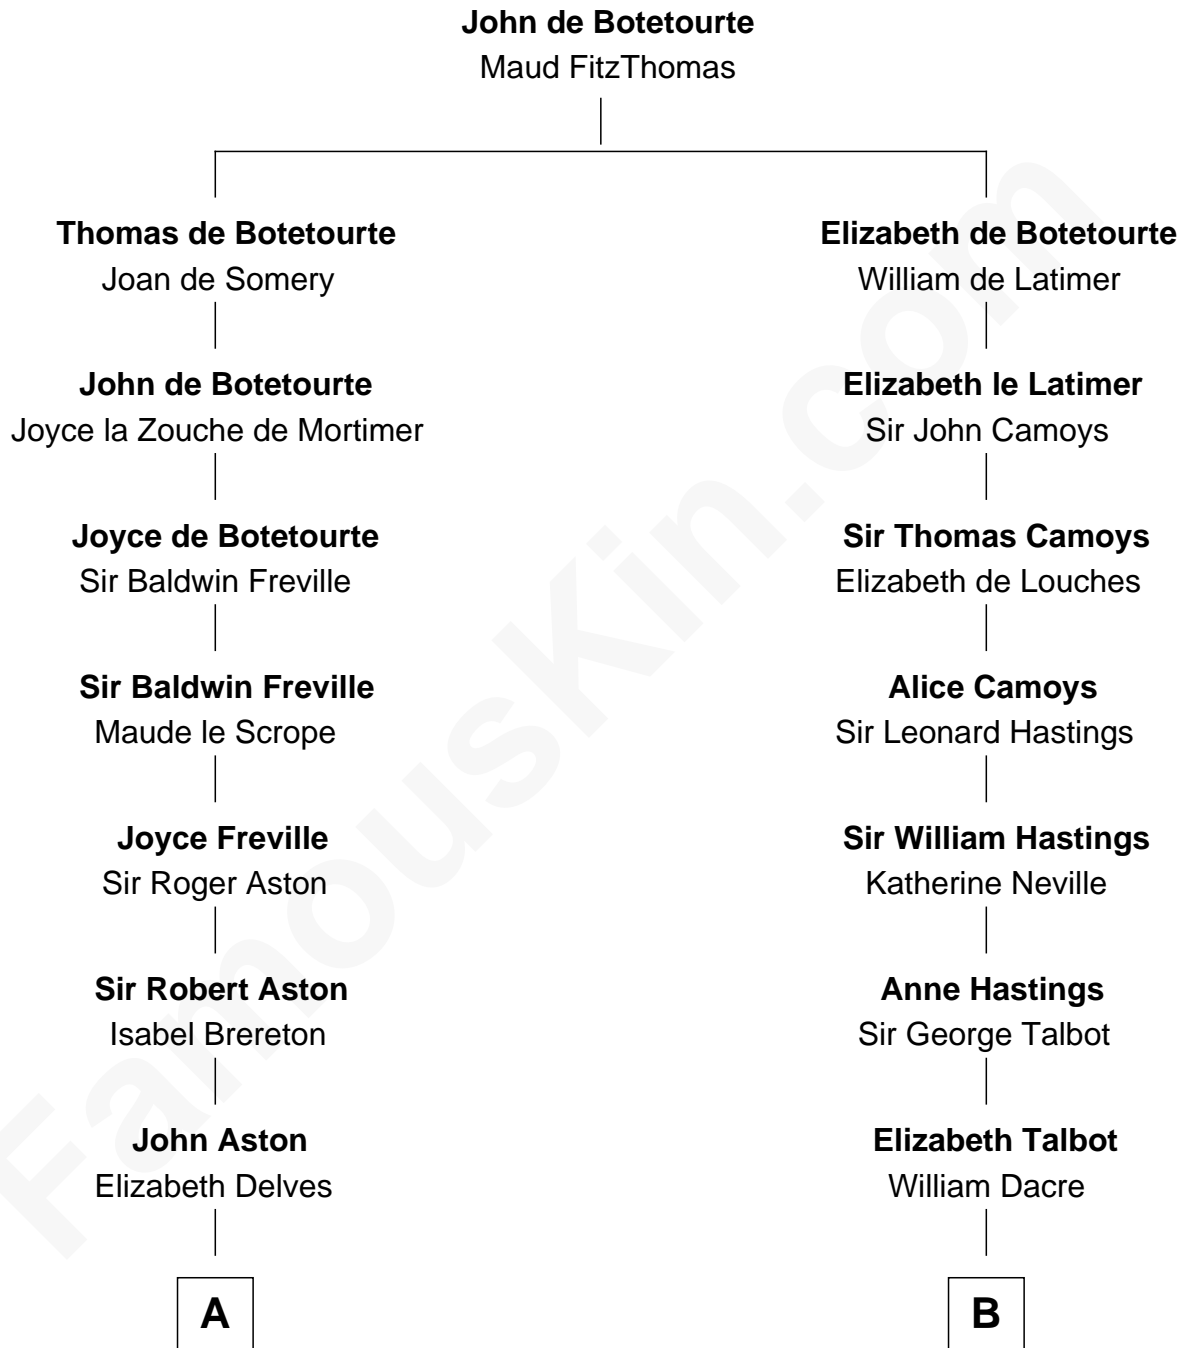

FamousKin.com
Relationship Chart of
General James Longstreet
Confederate Army - U.S. Civil War

19th cousin 1 time removed of
Camilla Parker Bowles
Queen Consort of the United Kingdom

C

Thomas Marshall Dent

Anne Magruder

Mary Anna Dent

James Longstreet

General James Longstreet

Confederate Army - U.S. Civil War

D

George Keppel

Alice Frederica Edmonstone