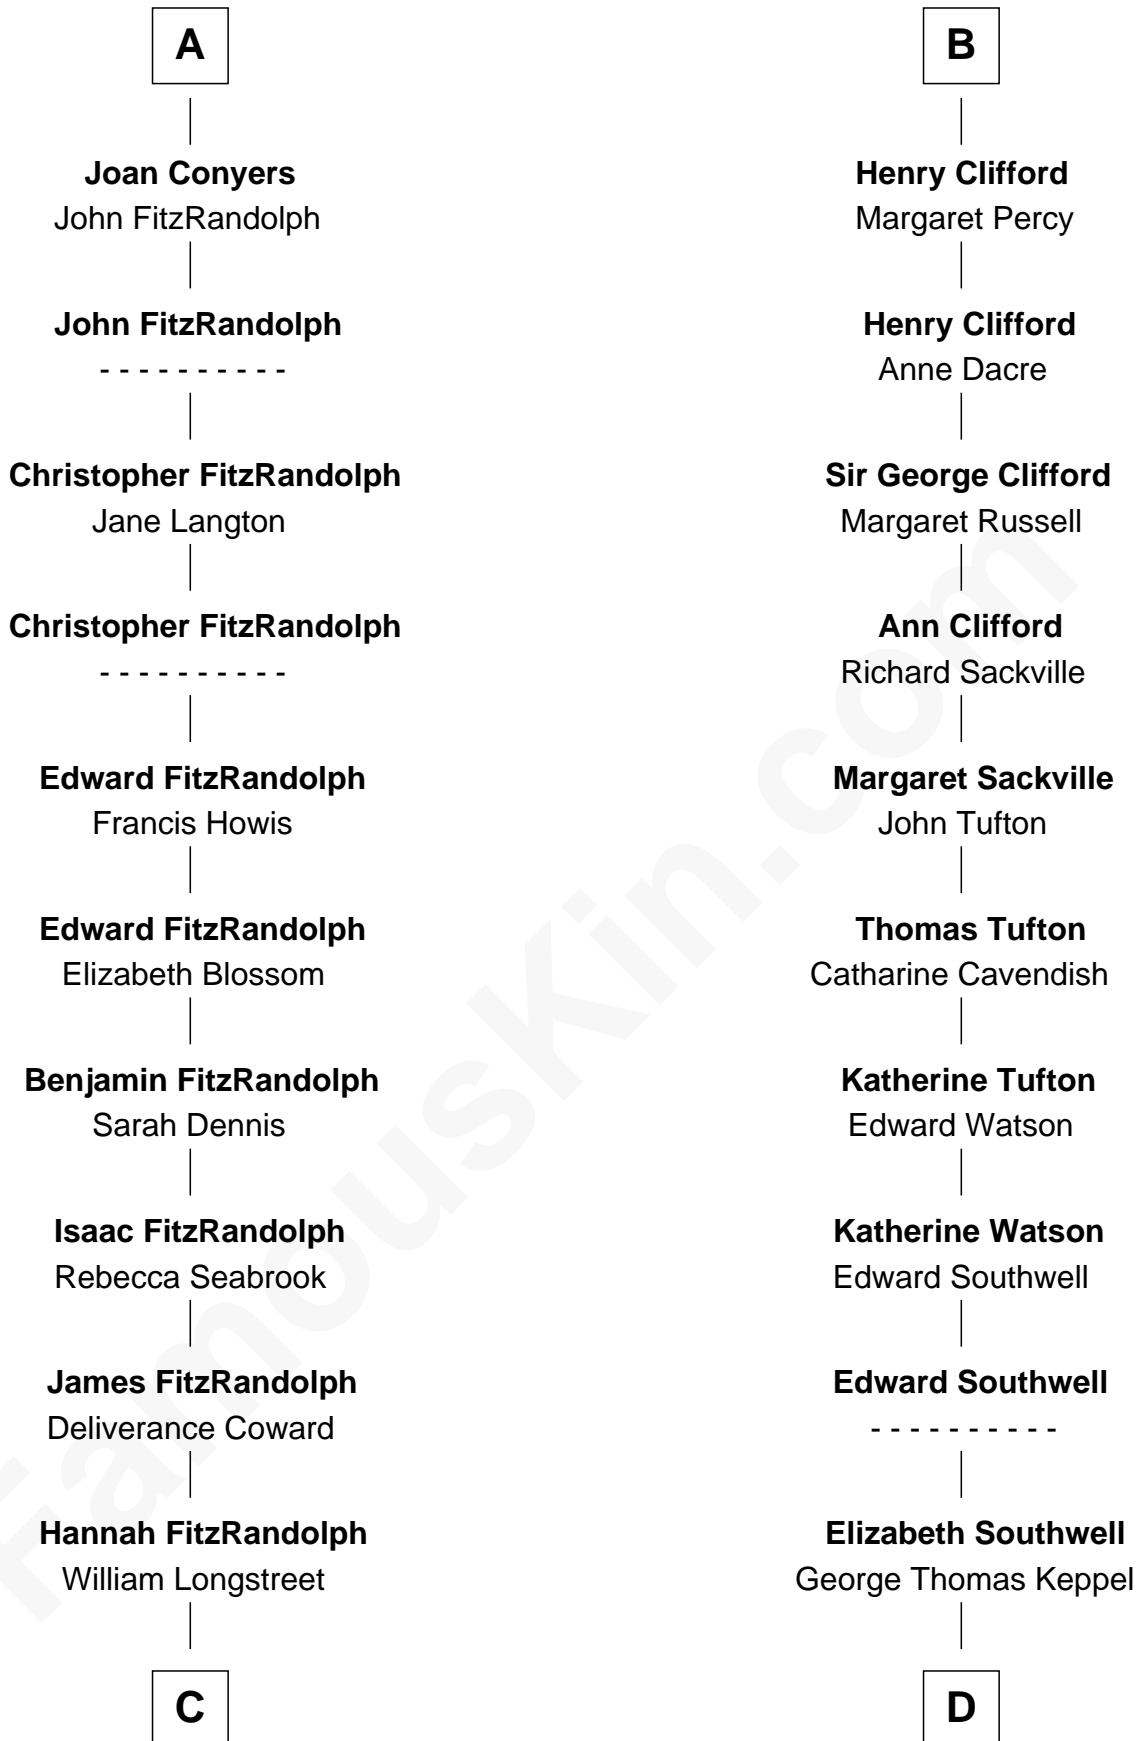

**FamousKin.com**  
**Relationship Chart of**  
**General James Longstreet**  
*Confederate Army - U.S. Civil War*

18th cousin 3 times removed of

**Camilla Parker Bowles**  
*Queen Consort of the United Kingdom*

**C**

**James Longstreet**

Mary Anna Dent

**General James Longstreet**

*Confederate Army - U.S. Civil War*

**D**

**William Coutts Keppel**

Sophia Mary McNab