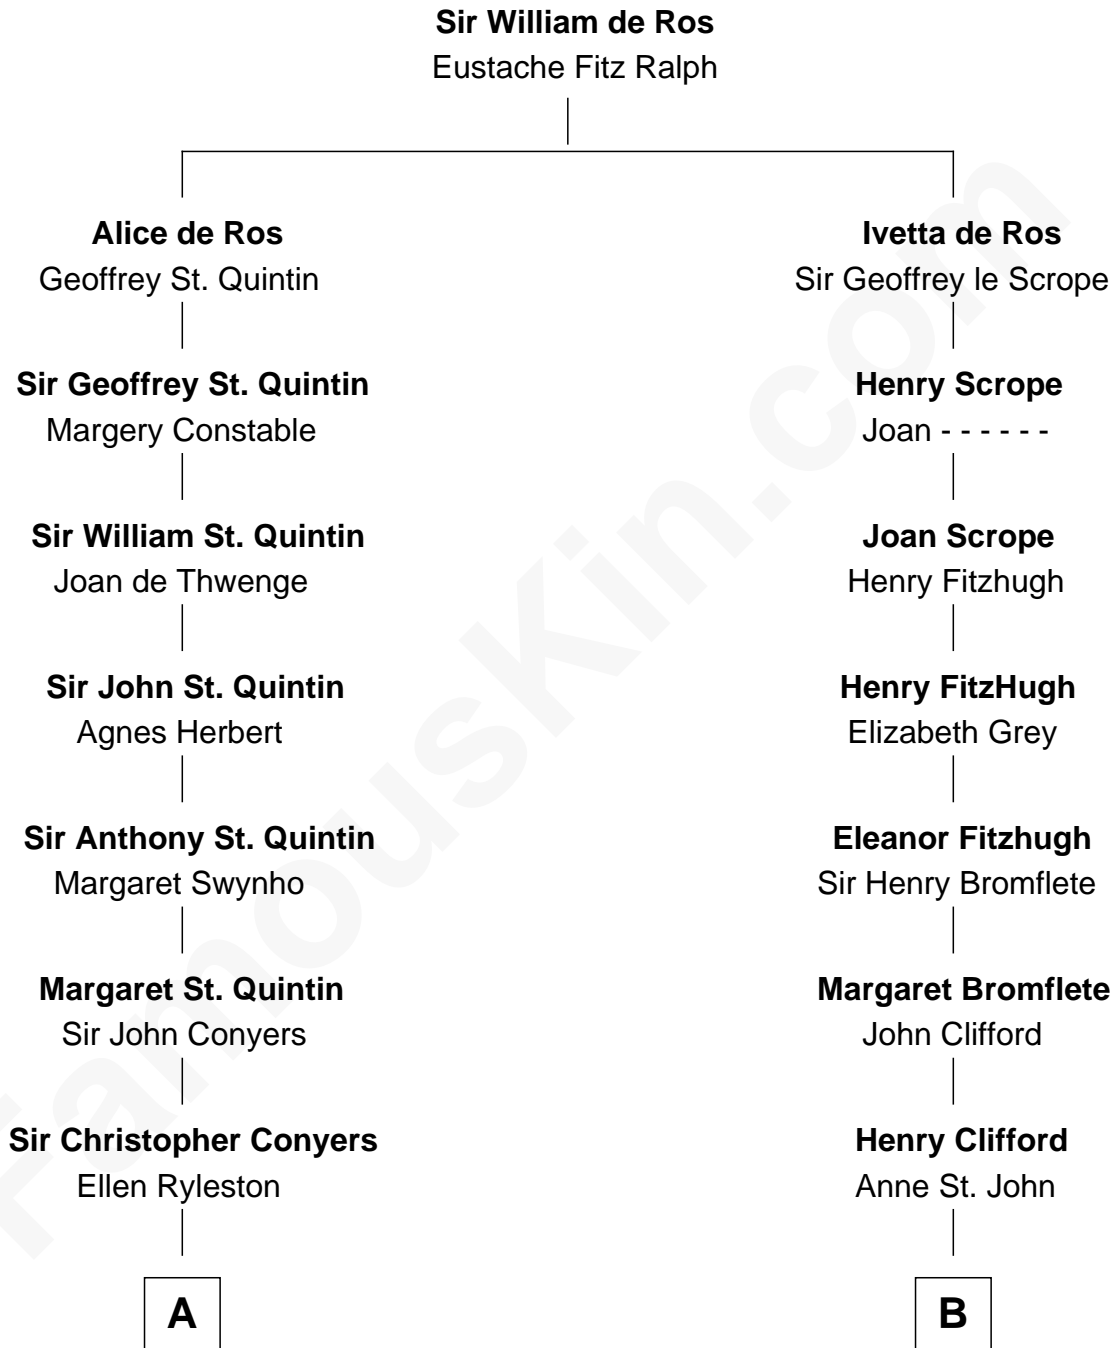

**FamousKin.com**  
**Relationship Chart of**  
**General James Longstreet**  
*Confederate Army - U.S. Civil War*

18th cousin 3 times removed of

**Camilla Parker Bowles**  
*Queen Consort of the United Kingdom*

**C**

**James Longstreet**

Mary Anna Dent

**General James Longstreet**

*Confederate Army - U.S. Civil War*

**D**

**William Coutts Keppel**

Sophia Mary McNab