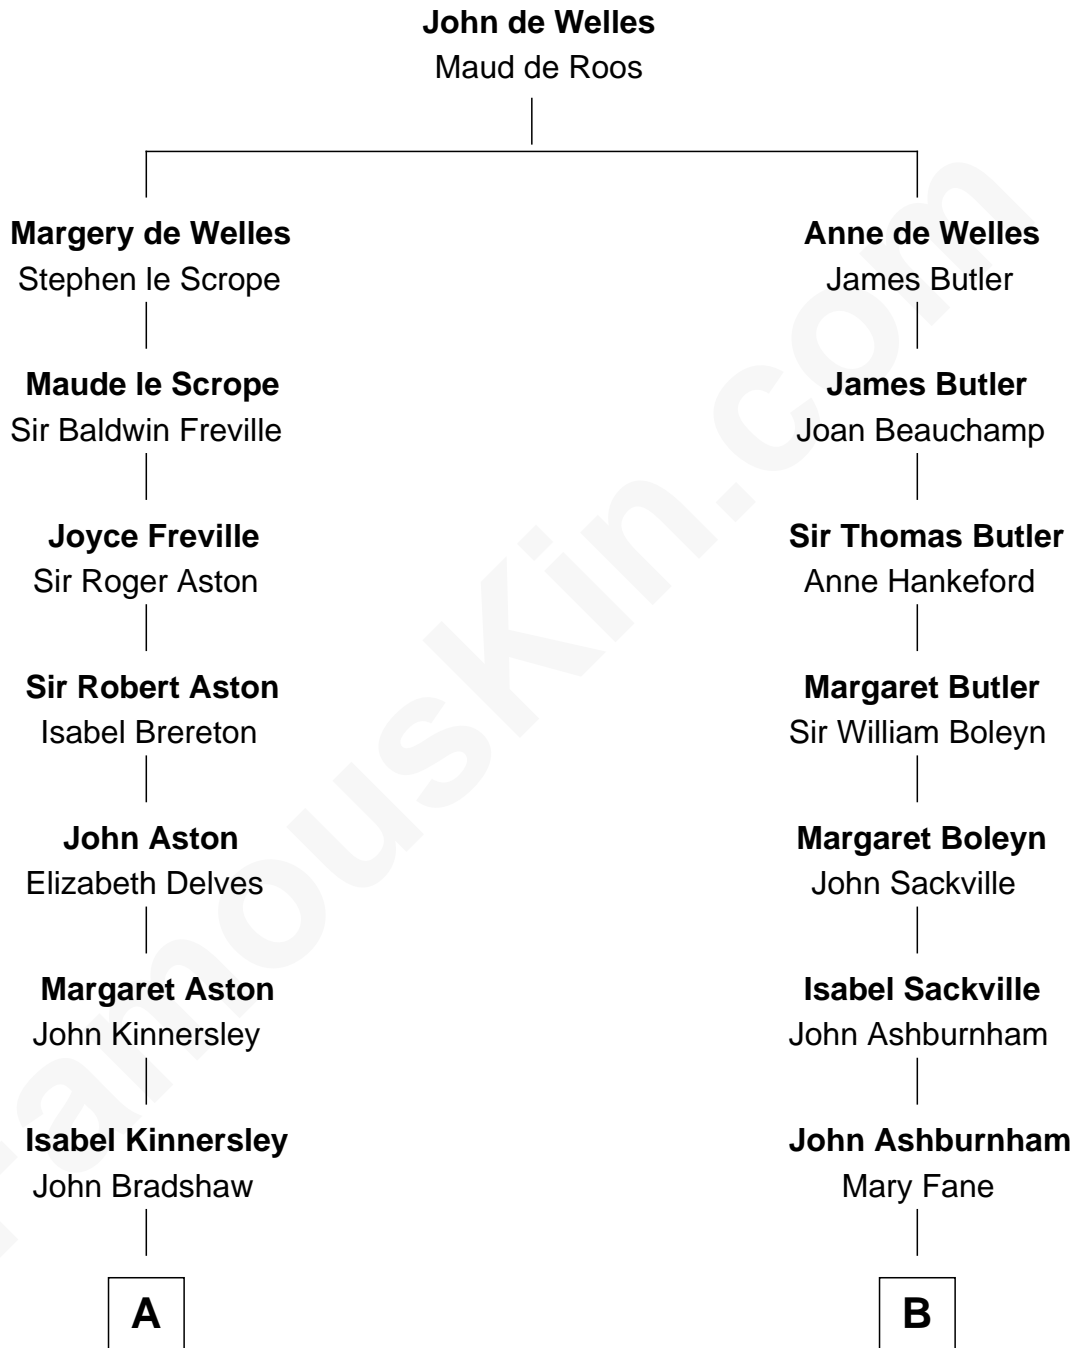

FamousKin.com
Relationship Chart of
General James Longstreet
Confederate Army - U.S. Civil War

17th cousin 2 times removed of

Camilla Parker Bowles
Queen Consort of the United Kingdom

C

Sonia Rosemary Keppel

Roland Calvert Cubitt

Rosalind Maud Cubitt

Bruce Middleton Hope Shand

Camilla Parker Bowles

Queen Consort

FamousKin.com