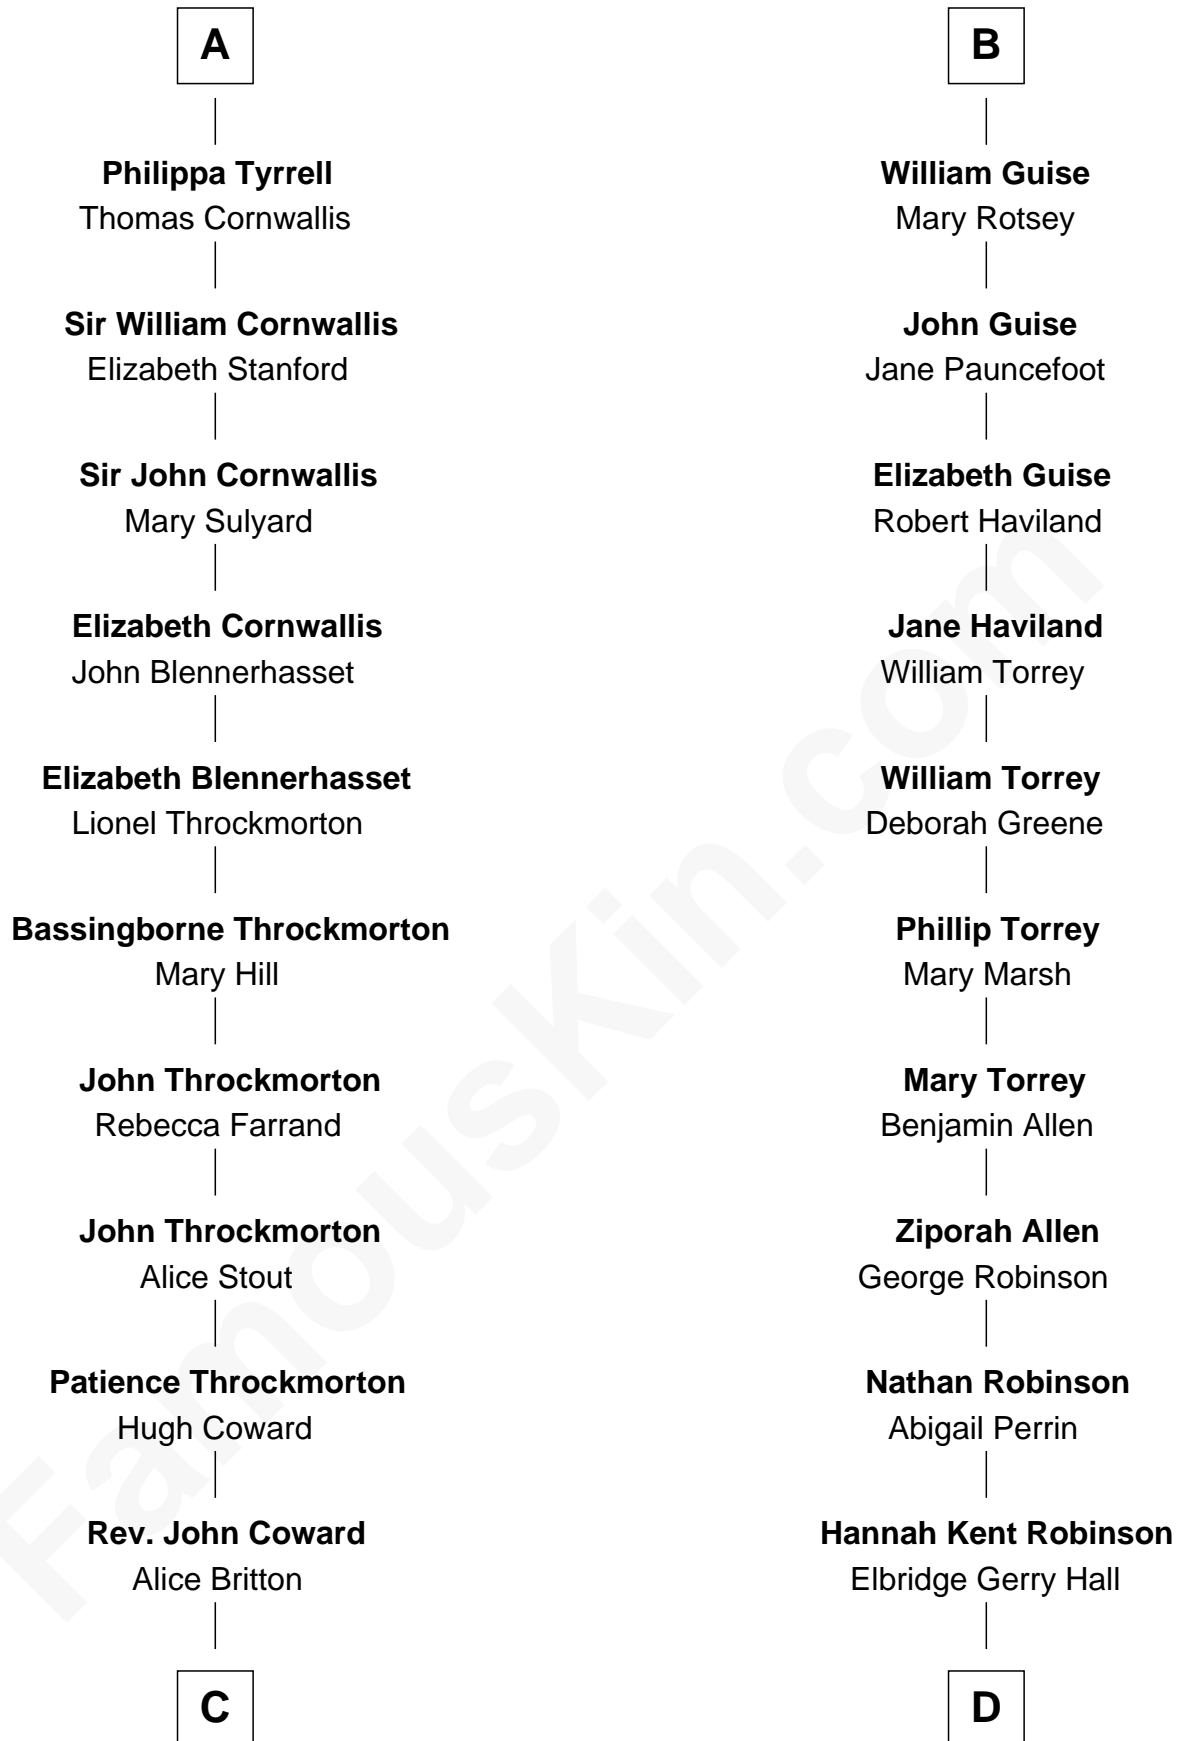

**FamousKin.com**  
**Relationship Chart of**  
**General James Longstreet**  
*Confederate Army - U.S. Civil War*

20th cousin of

**Raquel Welch**  
*Movie Actress*

**C**

**Deliverance Coward**

James FitzRandolph

**Hannah FitzRandolph**

William Longstreet

**James Longstreet**

Mary Anna Dent

**General James Longstreet**

*Confederate Army - U.S. Civil War*

**D**

**Justin Smith Hall**

Sarah Mehitable Stanford

**Emery Stanford Hall**

Clara Louise Adams

**Josephine Sarah Hall**

Armando Carlos Tejada

**Raquel Welch**

*aka Raquel Welch*