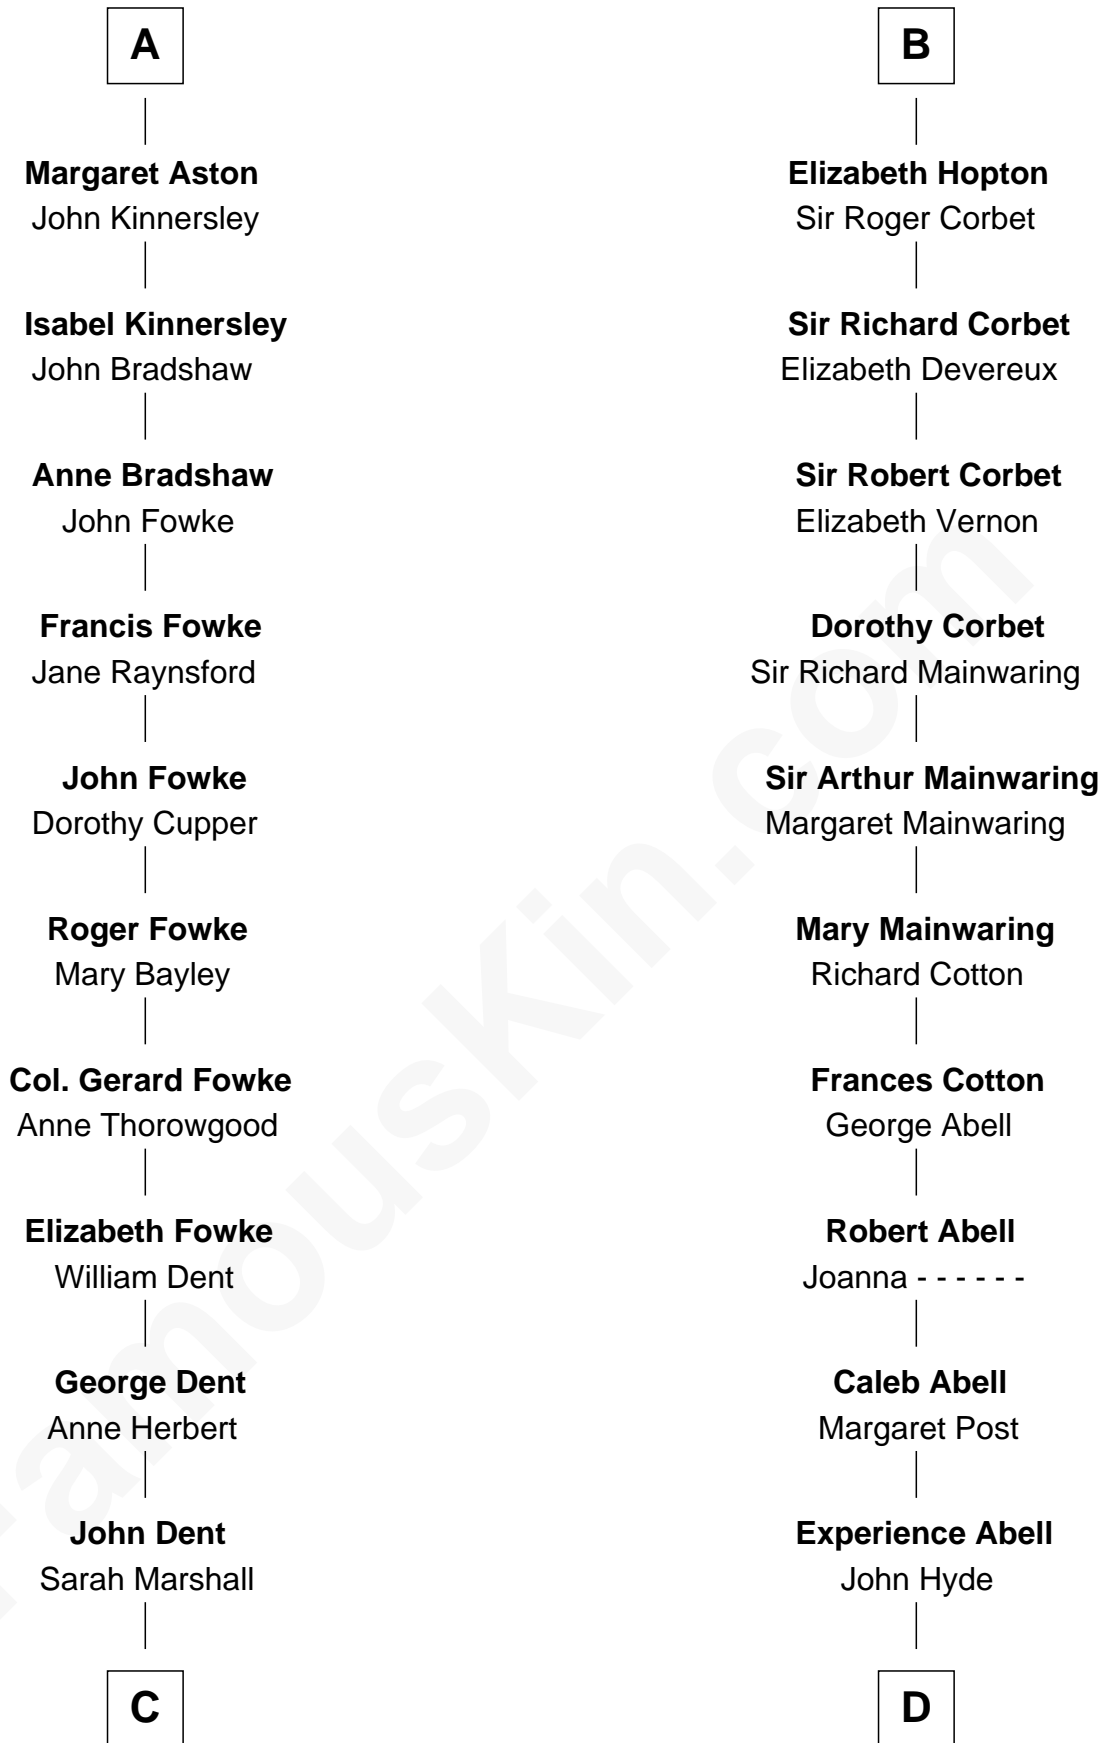

**FamousKin.com**  
**Relationship Chart of**  
**General James Longstreet**  
*Confederate Army - U.S. Civil War*  
 19th cousin 2 times removed of

**Grover Cleveland**  
*22nd and 24th U.S. President*

**C**

**Thomas Marshall Dent**

Anne Magruder

**Mary Anna Dent**

James Longstreet

**General James Longstreet**

*Confederate Army - U.S. Civil War*

**D**

**Grover Cleveland**

*22nd and 24th U.S. President*