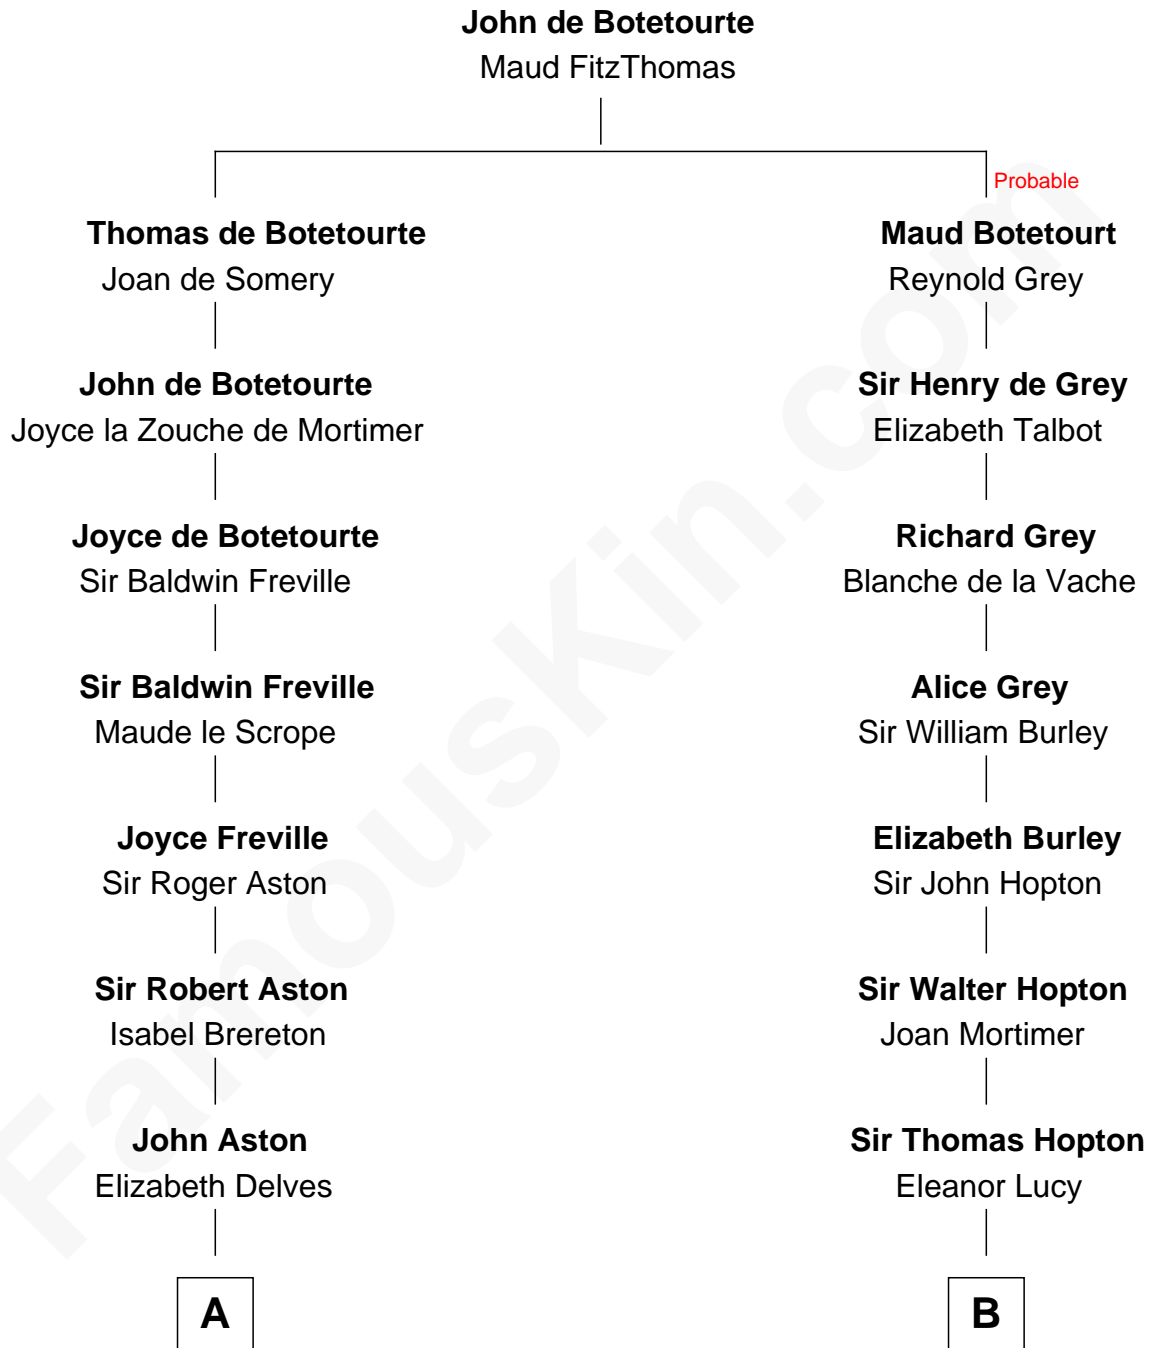

**FamousKin.com**  
**Relationship Chart of**  
**General James Longstreet**  
*Confederate Army - U.S. Civil War*  
 19th cousin 2 times removed of

**Grover Cleveland**  
*22nd and 24th U.S. President*

**C**

**Thomas Marshall Dent**

Anne Magruder

**Mary Anna Dent**

James Longstreet

**General James Longstreet**

*Confederate Army - U.S. Civil War*

**D**

**Grover Cleveland**

*22nd and 24th U.S. President*