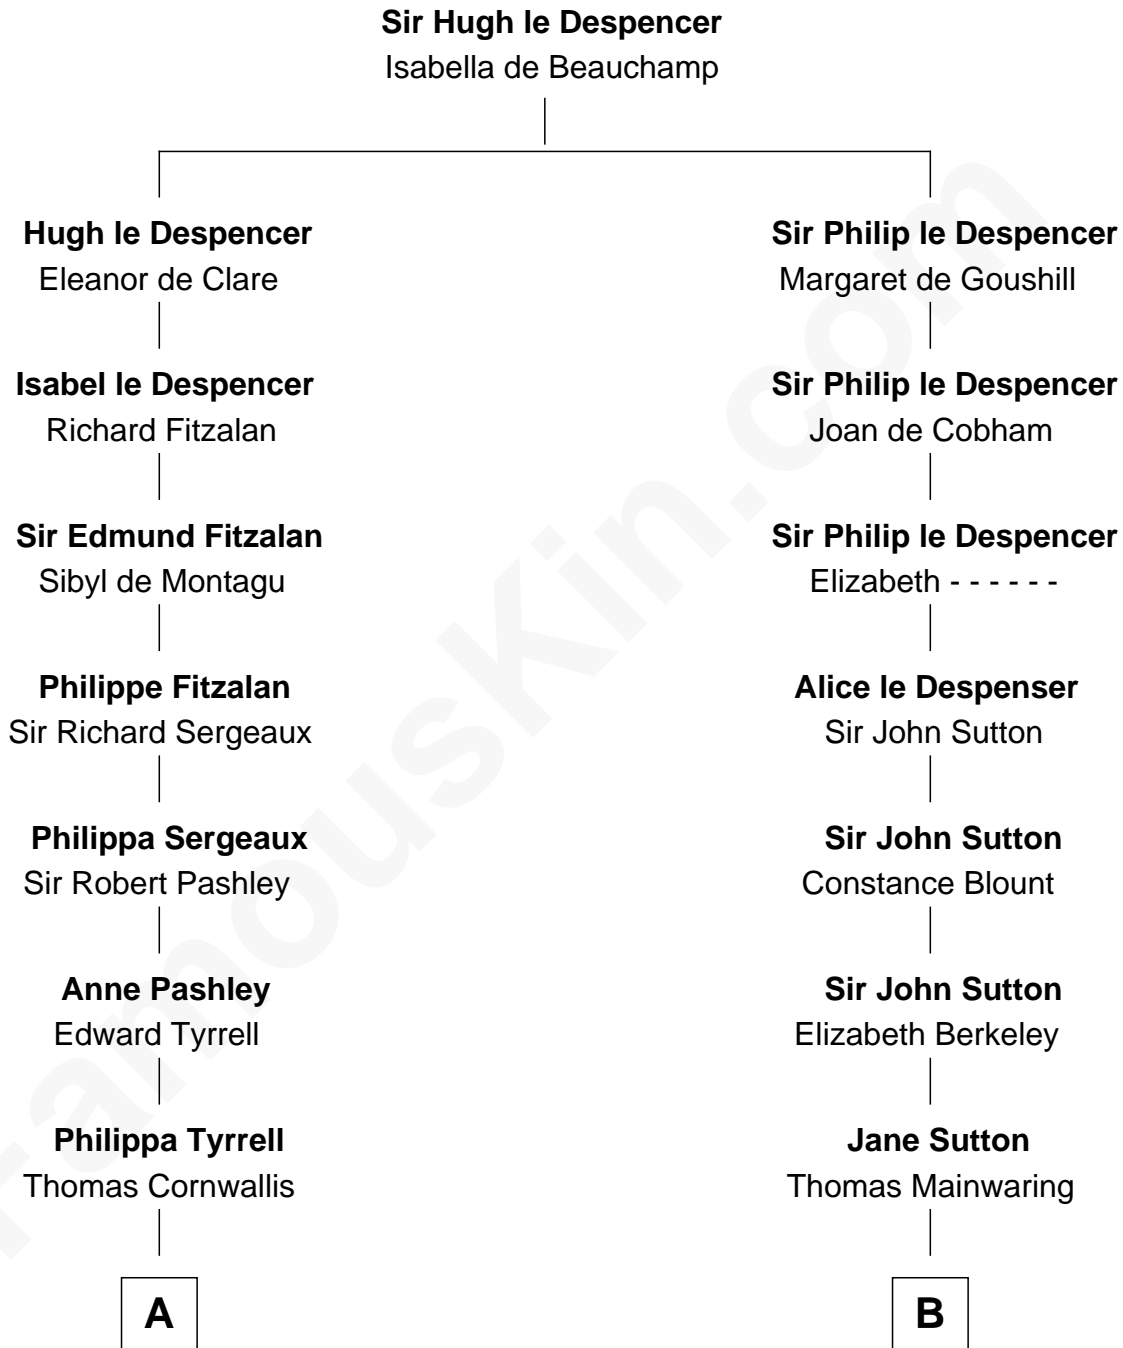

FamousKin.com
Relationship Chart of
General James Longstreet
Confederate Army - U.S. Civil War

18th cousin 1 time removed of
Grover Cleveland
22nd and 24th U.S. President

C

Hannah FitzRandolph

William Longstreet

James Longstreet

Mary Anna Dent

General James Longstreet

Confederate Army - U.S. Civil War

D

Rev. Richard Falley Cleveland

Ann Neal

Grover Cleveland

22nd and 24th U.S. President

FamousKin.com