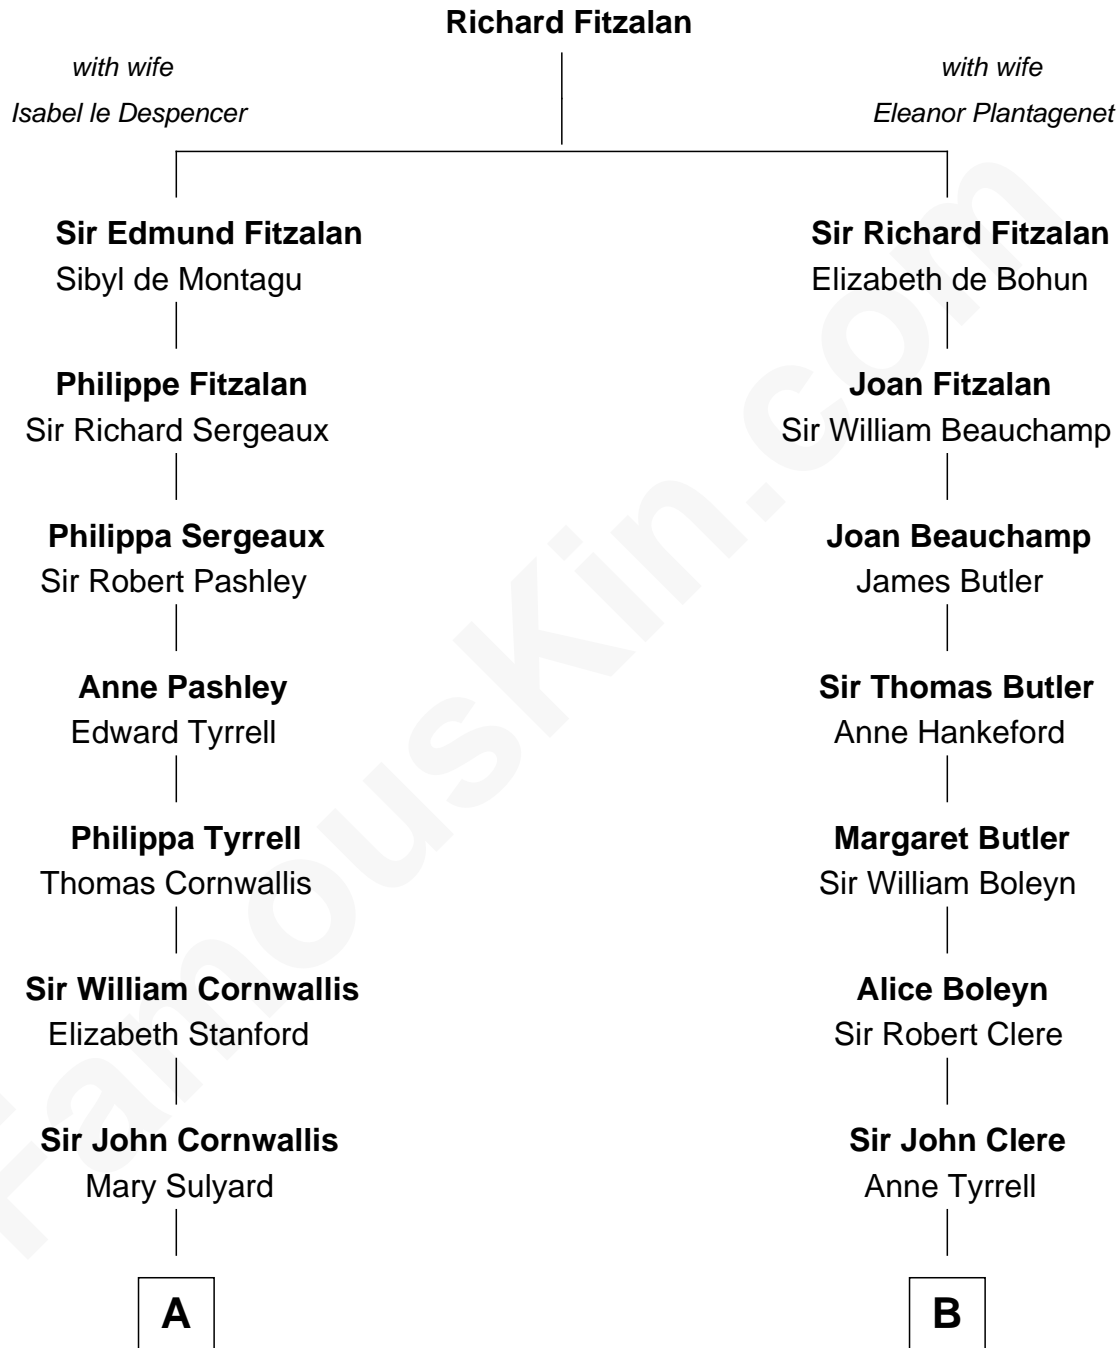

FamousKin.com

Relationship Chart of

General James Longstreet
Confederate Army - U.S. Civil War

17th cousin 3 times removed of

Mamie (Doud) Eisenhower

First Lady of President Dwight Eisenhower

C

—
Maria Riggs

Eli Doud
—

—
Royal Houghton Doud

Mary Cornelia Sheldon
—

—
John Sheldon Doud

Elivera Mathilda Carlson
—

—
Mamie (Doud) Eisenhower

First Lady of Dwight Eisenhower

FamousKin.com