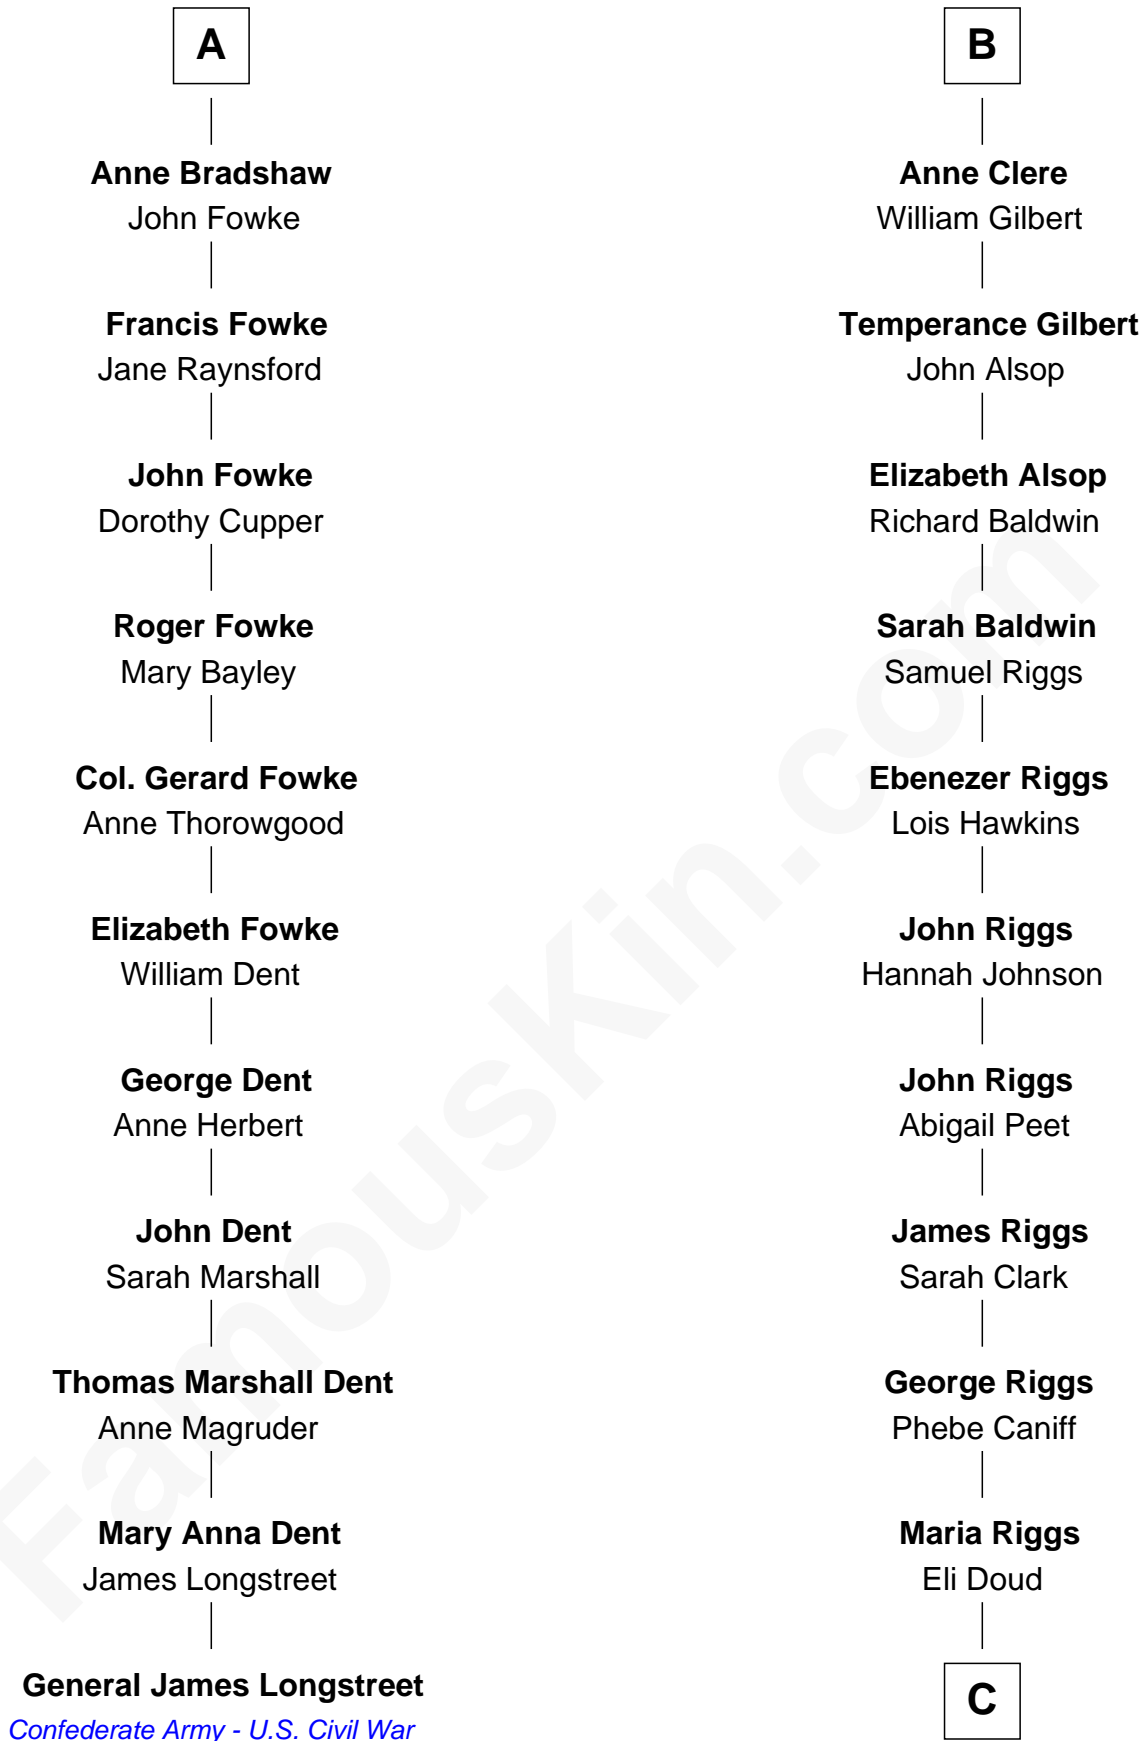

FamousKin.com

Relationship Chart of

General James Longstreet

Confederate Army - U.S. Civil War

17th cousin 2 times removed of

Mamie (Doud) Eisenhower

First Lady of President Dwight Eisenhower

C

—
Royal Houghton Doud

Mary Cornelia Sheldon

—
John Sheldon Doud

Elivera Mathilda Carlson

—
Mamie (Doud) Eisenhower

First Lady of Dwight Eisenhower

FamousKin.com