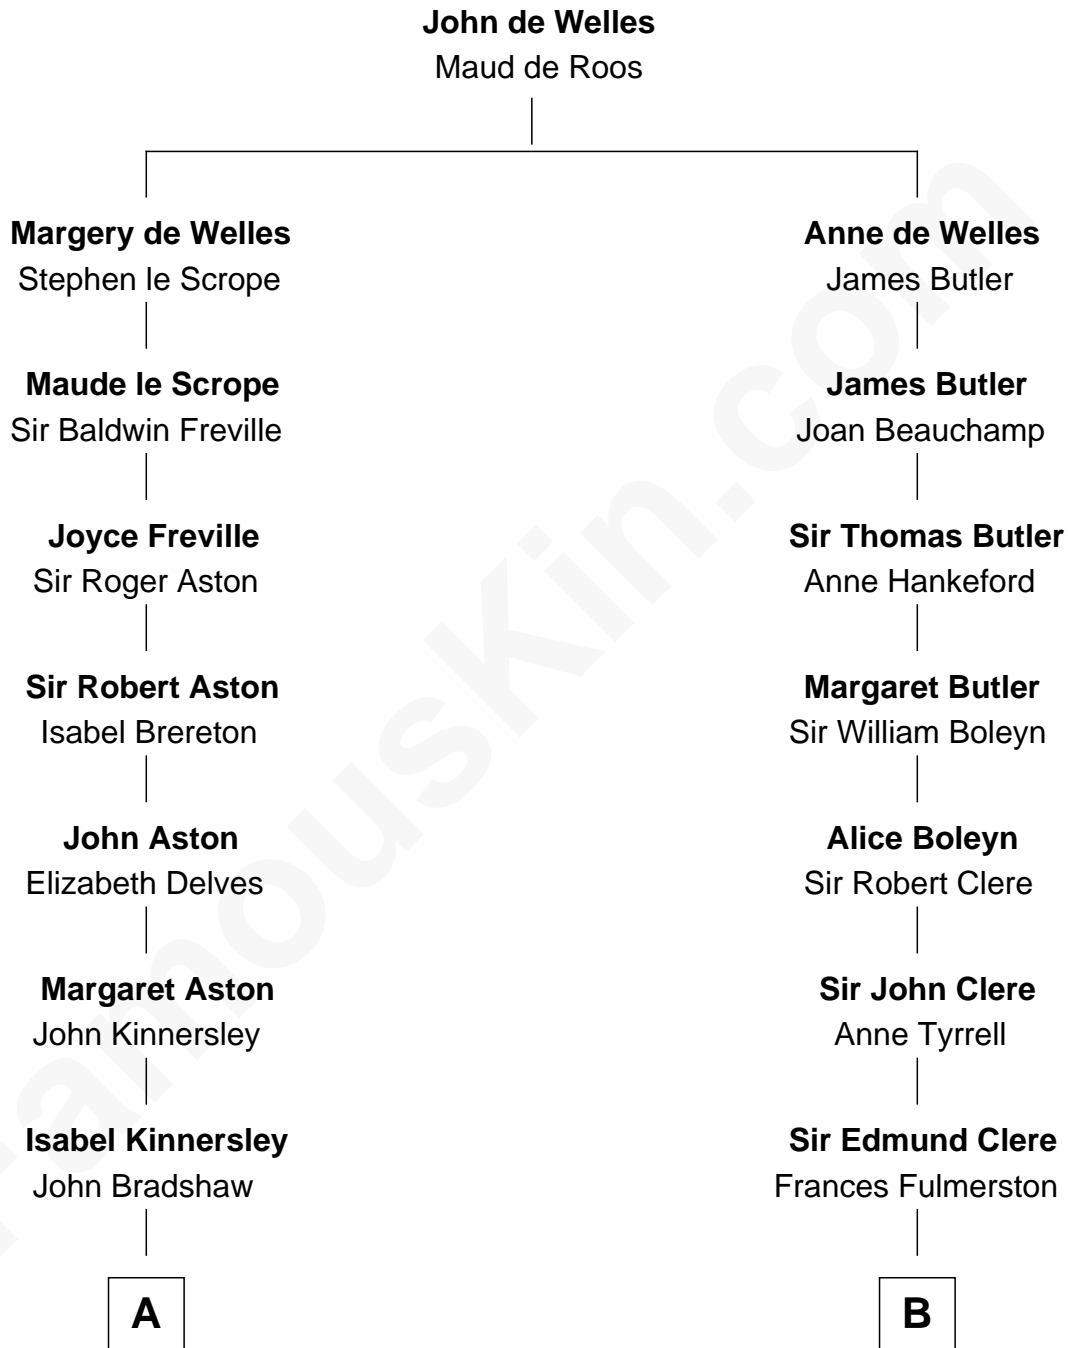

FamousKin.com

Relationship Chart of

General James Longstreet

Confederate Army - U.S. Civil War

17th cousin 2 times removed of

Mamie (Doud) Eisenhower

First Lady of President Dwight Eisenhower

C

—
Royal Houghton Doud

Mary Cornelia Sheldon

—
John Sheldon Doud

Elivera Mathilda Carlson

—
Mamie (Doud) Eisenhower

First Lady of Dwight Eisenhower

FamousKin.com