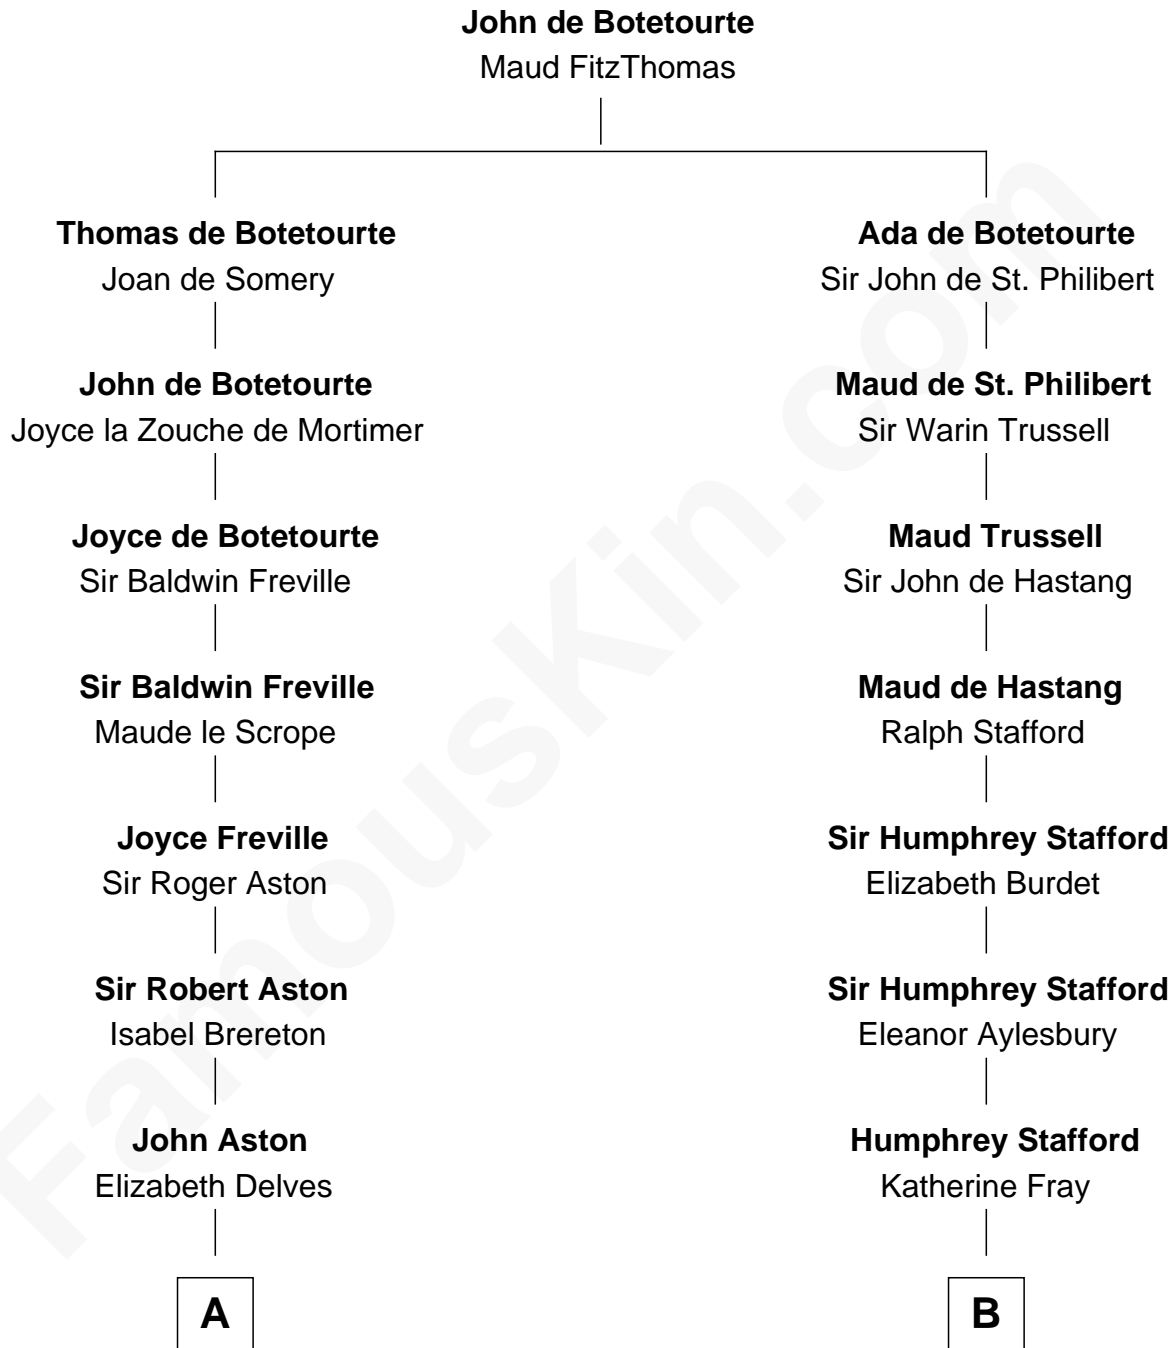

FamousKin.com
Relationship Chart of
General James Longstreet
Confederate Army - U.S. Civil War
 19th cousin 2 times removed of

Warren G. Harding
29th U.S. President

C

Thomas Marshall Dent

Anne Magruder

Mary Anna Dent

James Longstreet

General James Longstreet

Confederate Army - U.S. Civil War

D

Phoebe Tripp

Amos Harding

George Tryon Harding

Elizabeth Madison