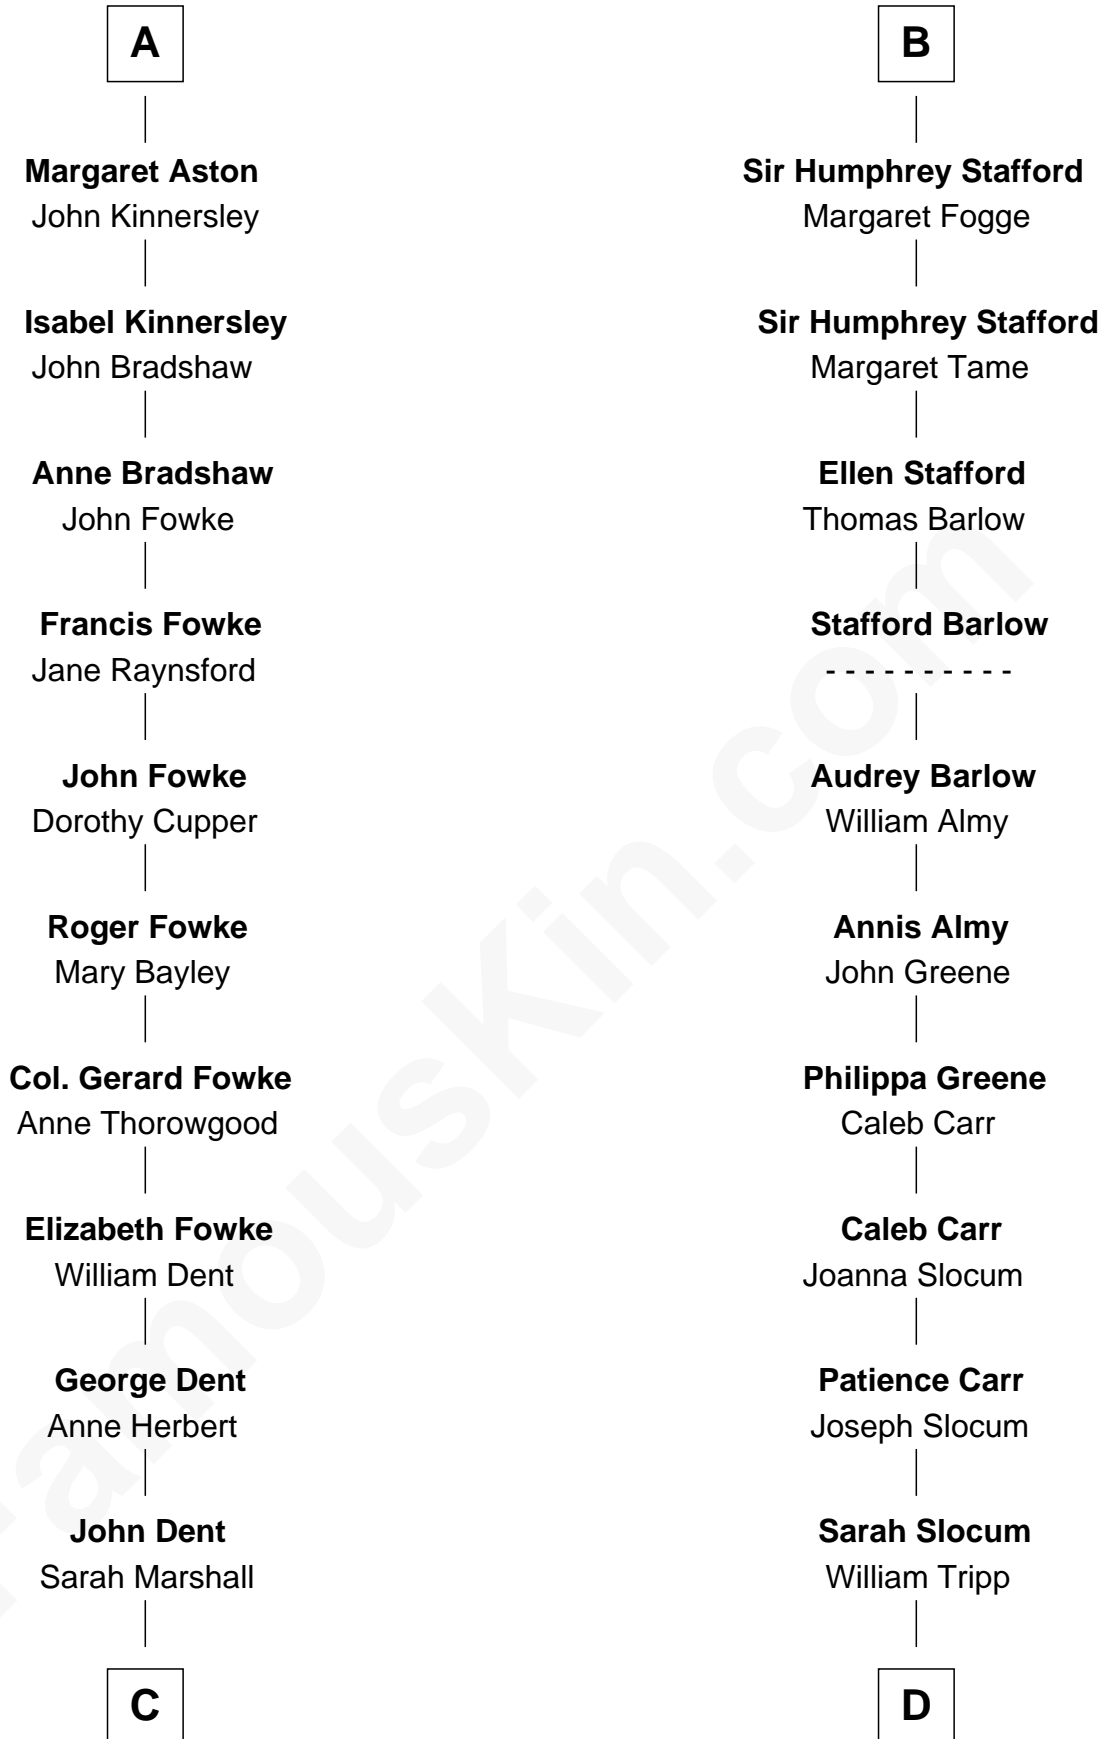

FamousKin.com
Relationship Chart of
General James Longstreet
Confederate Army - U.S. Civil War
 19th cousin 2 times removed of

Warren G. Harding
29th U.S. President

C

Thomas Marshall Dent

Anne Magruder

Mary Anna Dent

James Longstreet

General James Longstreet

Confederate Army - U.S. Civil War

D

Phoebe Tripp

Amos Harding

George Tryon Harding

Elizabeth Madison