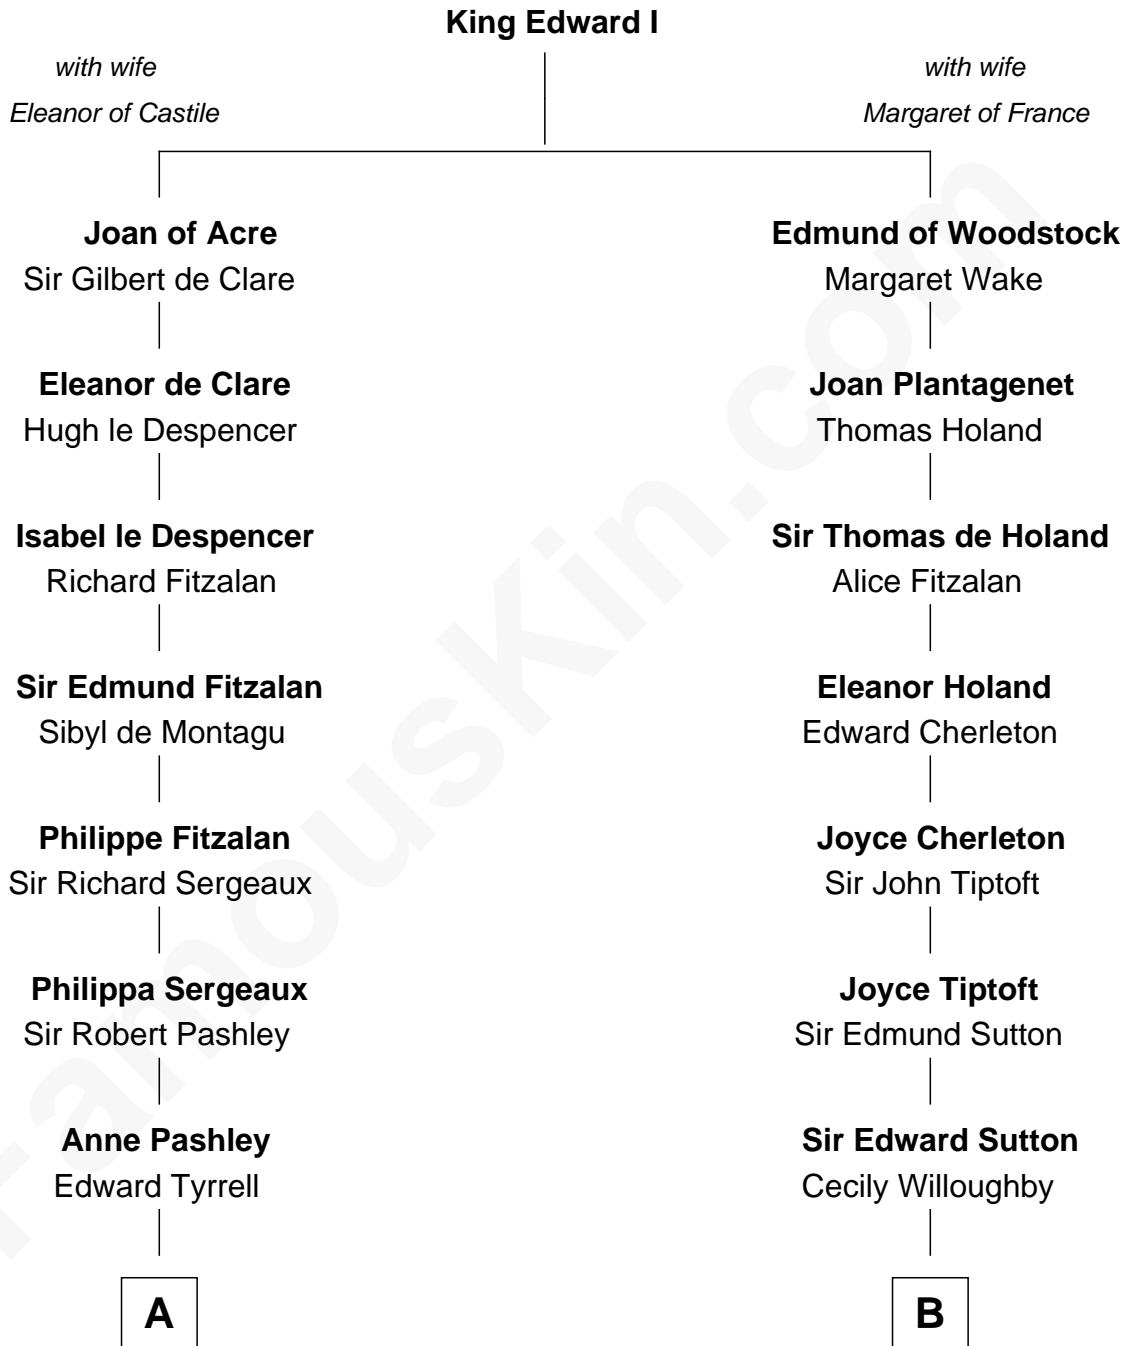

**FamousKin.com**  
**Relationship Chart of**  
**General James Longstreet**  
*Confederate Army - U.S. Civil War*

20th cousin 1 time removed of

**Herbert Hoover**  
*31st U.S. President*

**C**

**Deliverance Coward**

James FitzRandolph

**Hannah FitzRandolph**

William Longstreet

**James Longstreet**

Mary Anna Dent

**General James Longstreet**

*Confederate Army - U.S. Civil War*

**D**