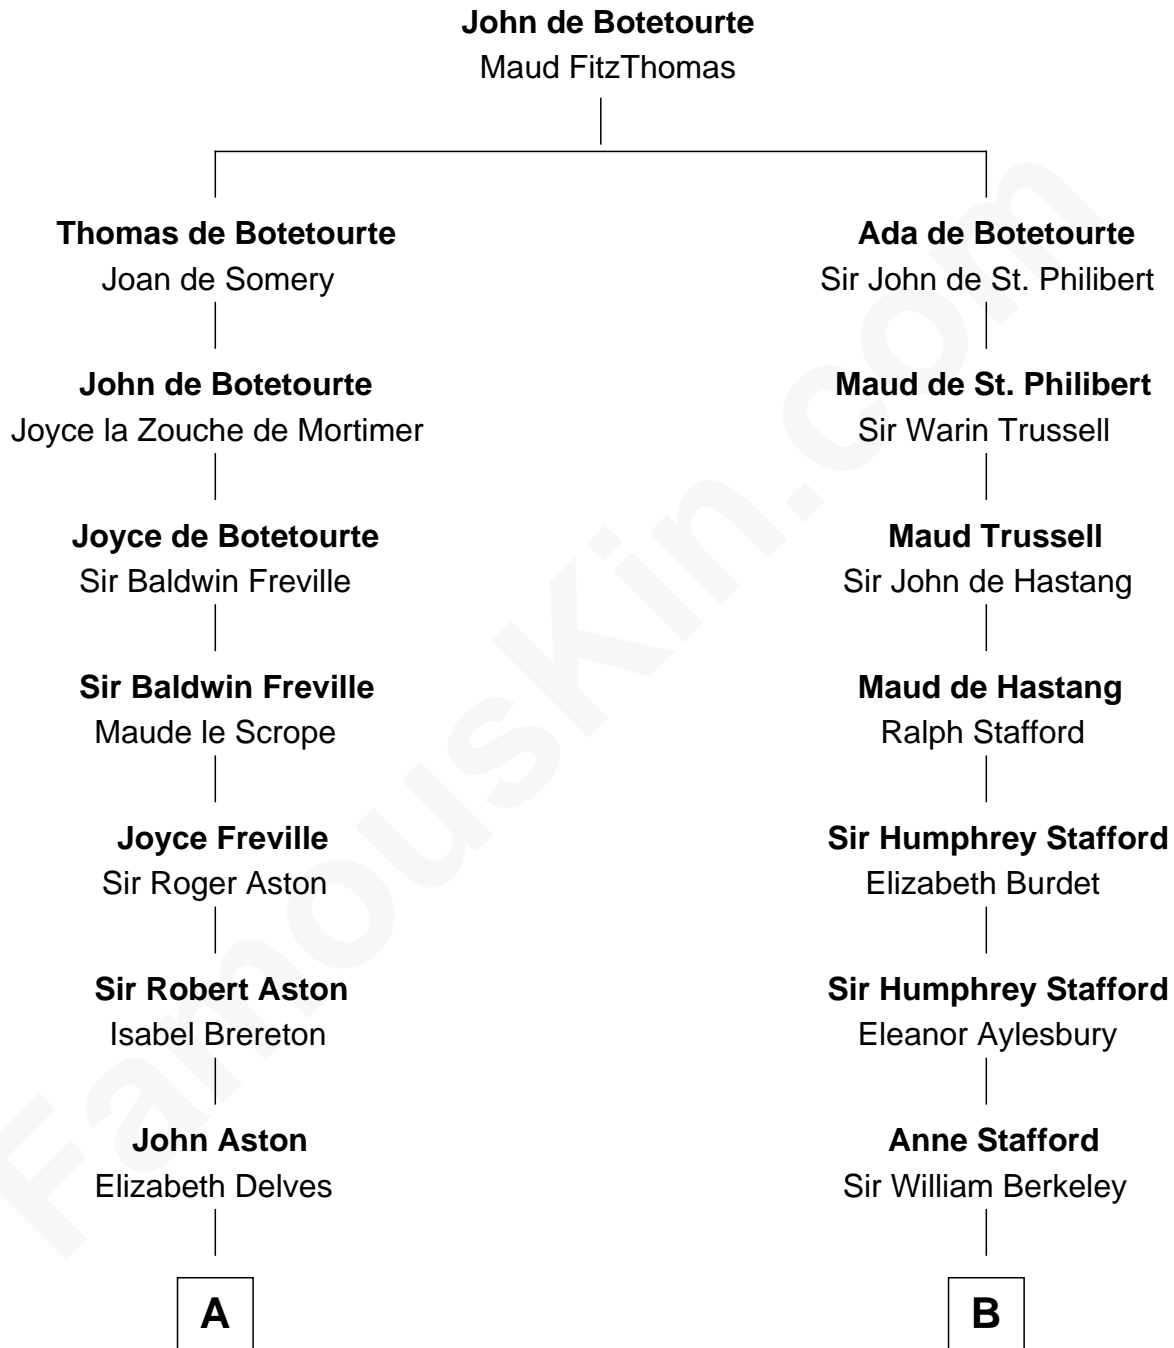

FamousKin.com
Relationship Chart of
General James Longstreet
Confederate Army - U.S. Civil War
 17th cousin 2 times removed of

Samuel Prescott
Completed Paul Revere's Midnight Ride

C

—
Thomas Marshall Dent

Anne Magruder

—
Mary Anna Dent

James Longstreet

—
General James Longstreet

Confederate Army - U.S. Civil War

FamousKin.com