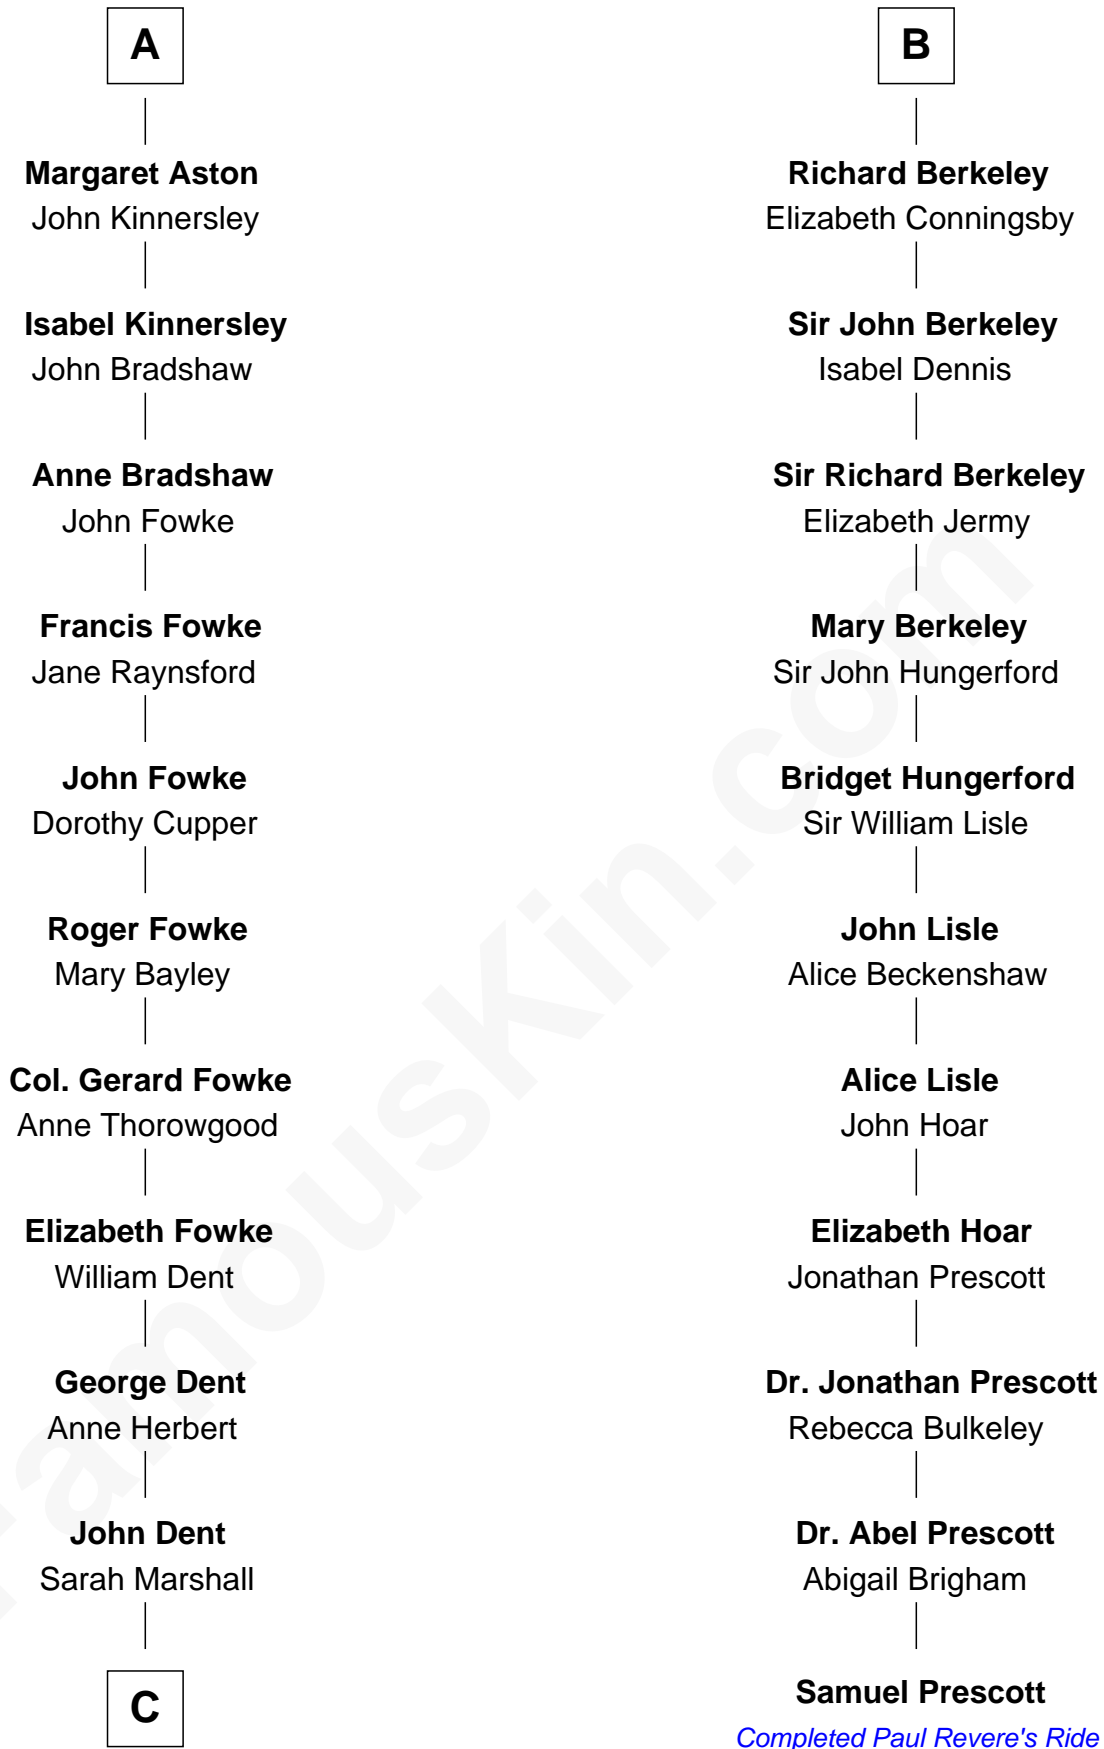

FamousKin.com
Relationship Chart of
General James Longstreet
Confederate Army - U.S. Civil War
 17th cousin 2 times removed of

Samuel Prescott
Completed Paul Revere's Midnight Ride

C

—
Thomas Marshall Dent

Anne Magruder

—
Mary Anna Dent

James Longstreet

—
General James Longstreet

Confederate Army - U.S. Civil War

FamousKin.com