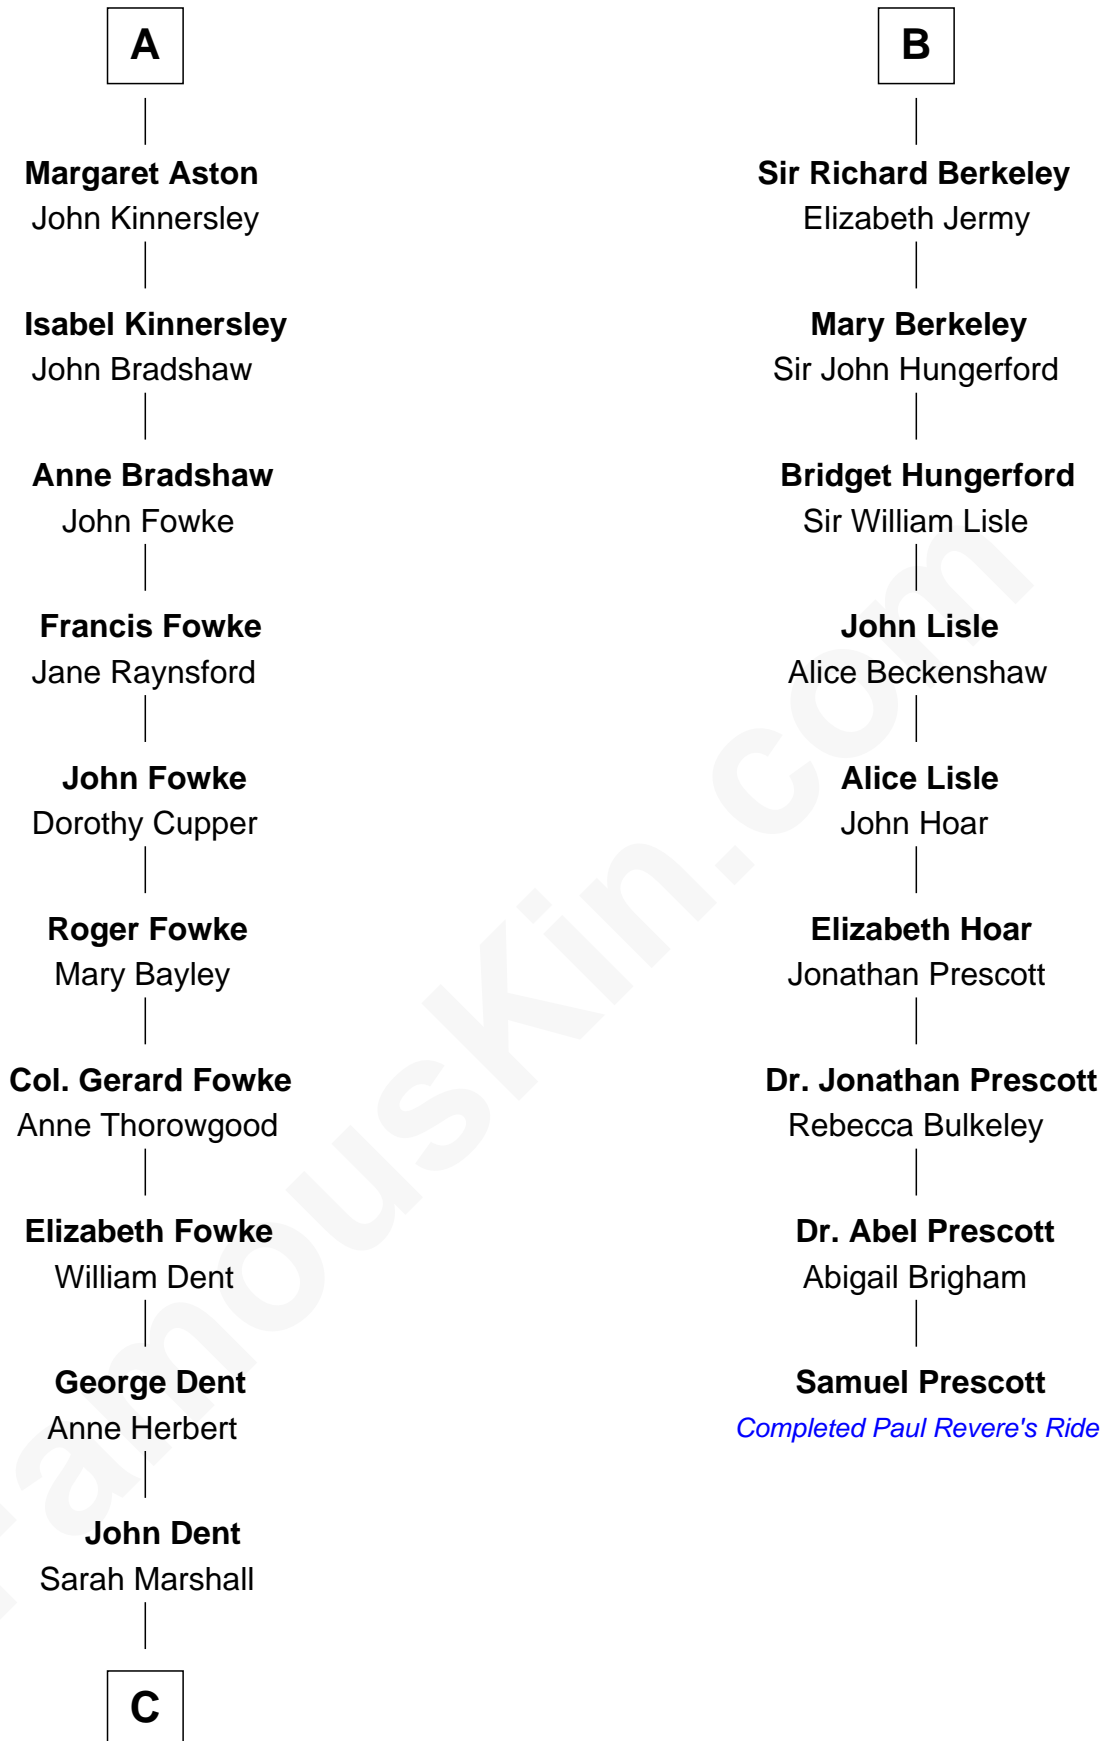

FamousKin.com
Relationship Chart of
General James Longstreet
Confederate Army - U.S. Civil War
 15th cousin 4 times removed of

Samuel Prescott
Completed Paul Revere's Midnight Ride

C

—
Thomas Marshall Dent

Anne Magruder

—
Mary Anna Dent

James Longstreet

—
General James Longstreet

Confederate Army - U.S. Civil War

FamousKin.com