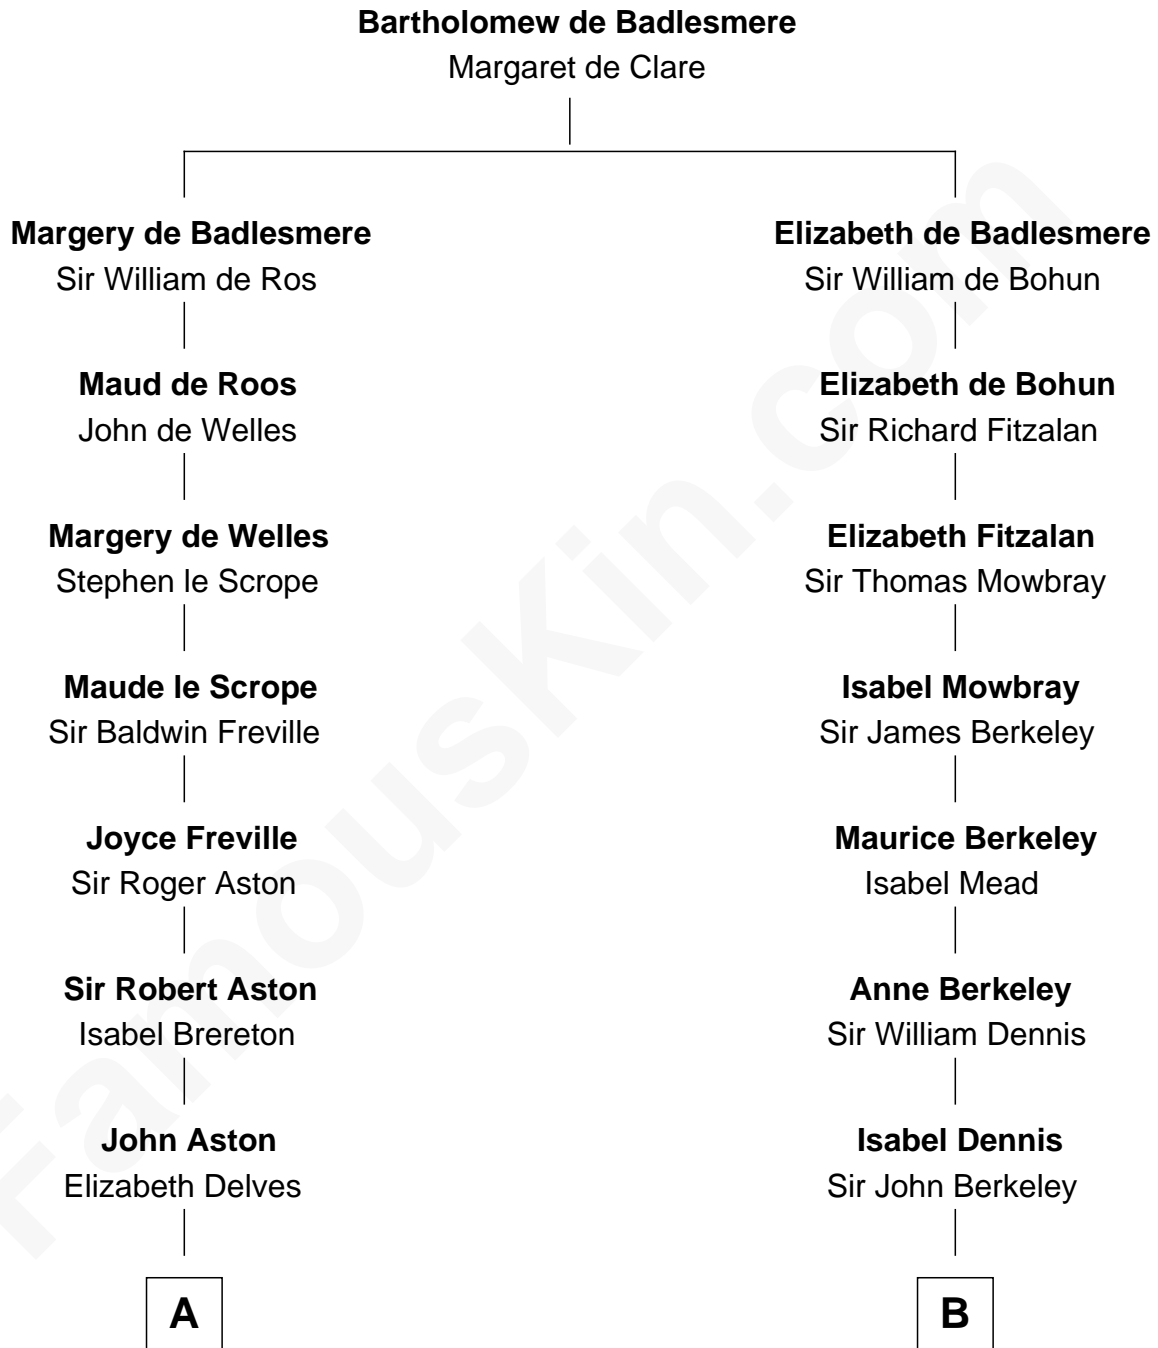

FamousKin.com
Relationship Chart of
General James Longstreet
Confederate Army - U.S. Civil War
 15th cousin 4 times removed of

Samuel Prescott
Completed Paul Revere's Midnight Ride

C

—
Thomas Marshall Dent

Anne Magruder

—
Mary Anna Dent

James Longstreet

—
General James Longstreet

Confederate Army - U.S. Civil War

FamousKin.com