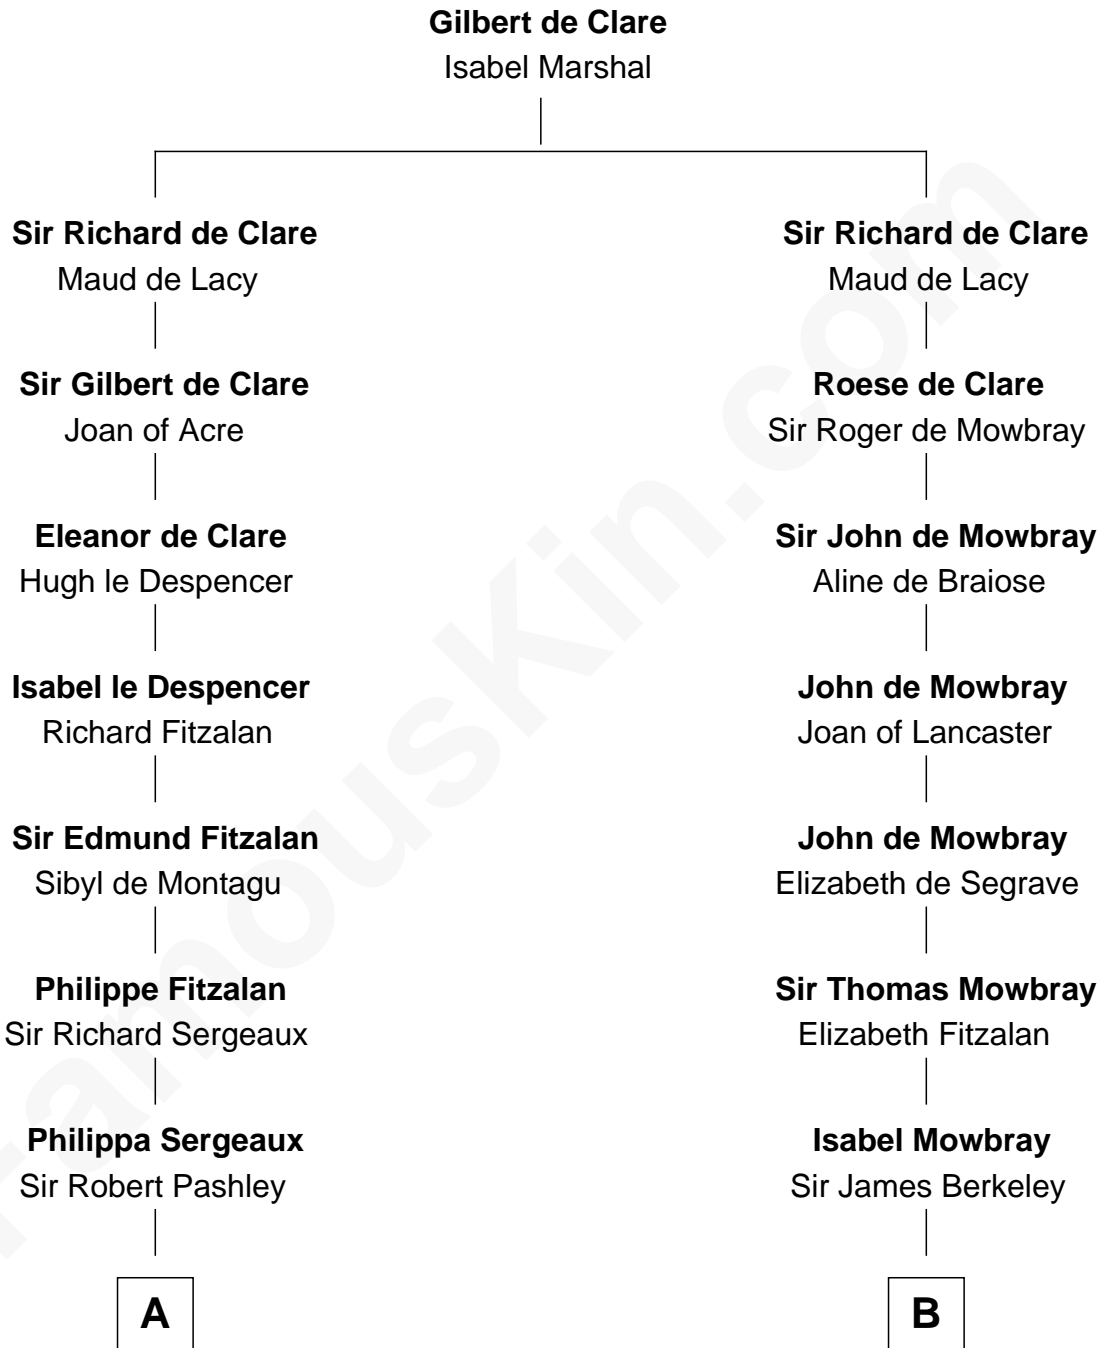

FamousKin.com
Relationship Chart of
General James Longstreet
Confederate Army - U.S. Civil War

18th cousin 3 times removed of

Samuel Prescott

Completed Paul Revere's Midnight Ride

C

Rev. John Coward

Alice Britton

Deliverance Coward

James FitzRandolph

Hannah FitzRandolph

William Longstreet

James Longstreet

Mary Anna Dent

General James Longstreet

Confederate Army - U.S. Civil War

D

Dr. Abel Prescott

Abigail Brigham

Samuel Prescott

Completed Paul Revere's Ride

FamousKin.com