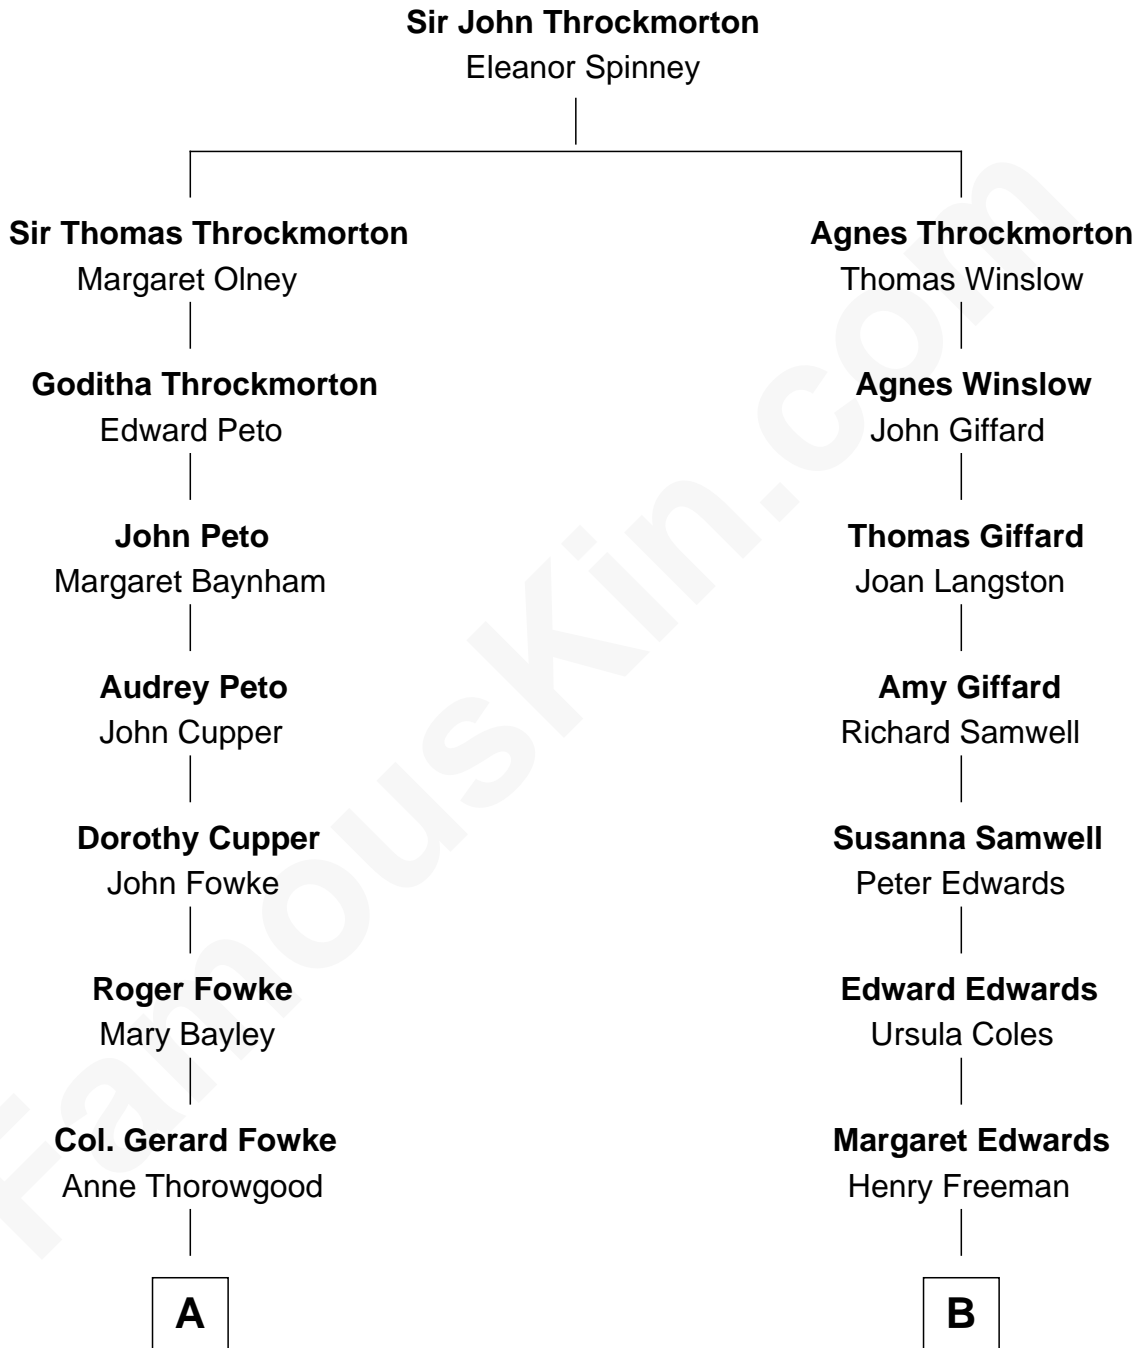

FamousKin.com
Relationship Chart of
General James Longstreet
Confederate Army - U.S. Civil War

12th cousin 6 times removed of

John Hinckley, Jr.
Shot President Ronald Reagan

C

|
John Warnock Hinckley

Jo Ann Moore

|
John Hinckley, Jr.

Shot President Ronald Reagan

FamousKin.com