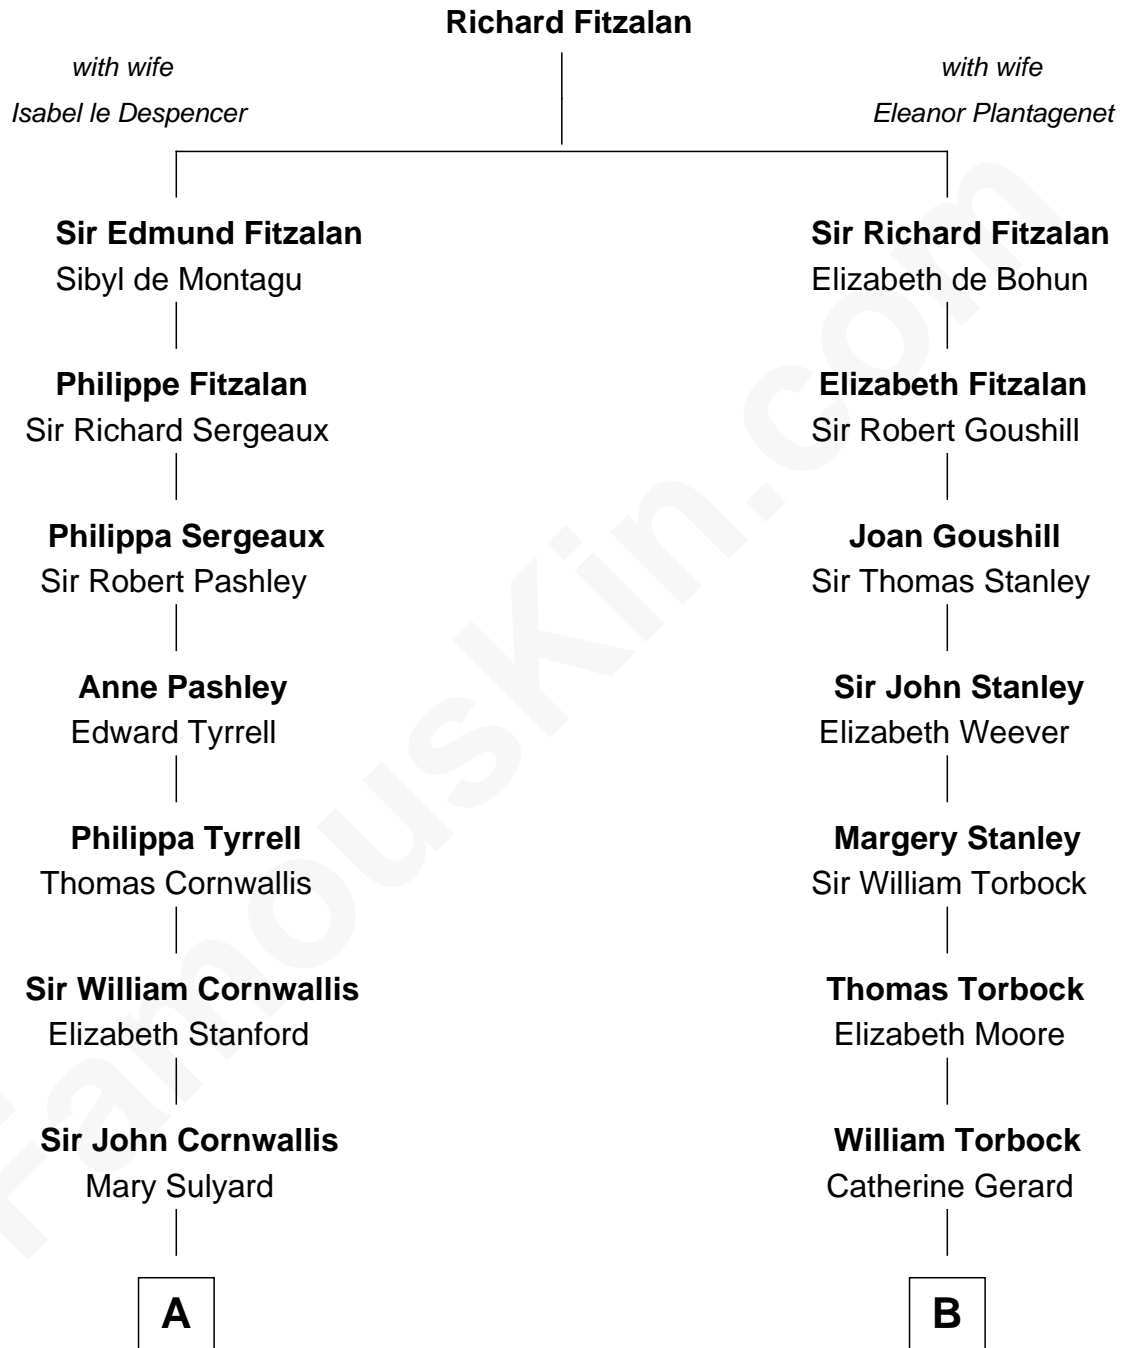

FamousKin.com
Relationship Chart of
General James Longstreet
Confederate Army - U.S. Civil War

17th cousin of

Juliette Gordon Low
Founder of the Girl Scouts

A

Elizabeth Cornwallis

John Blennerhasset

Elizabeth Blennerhasset