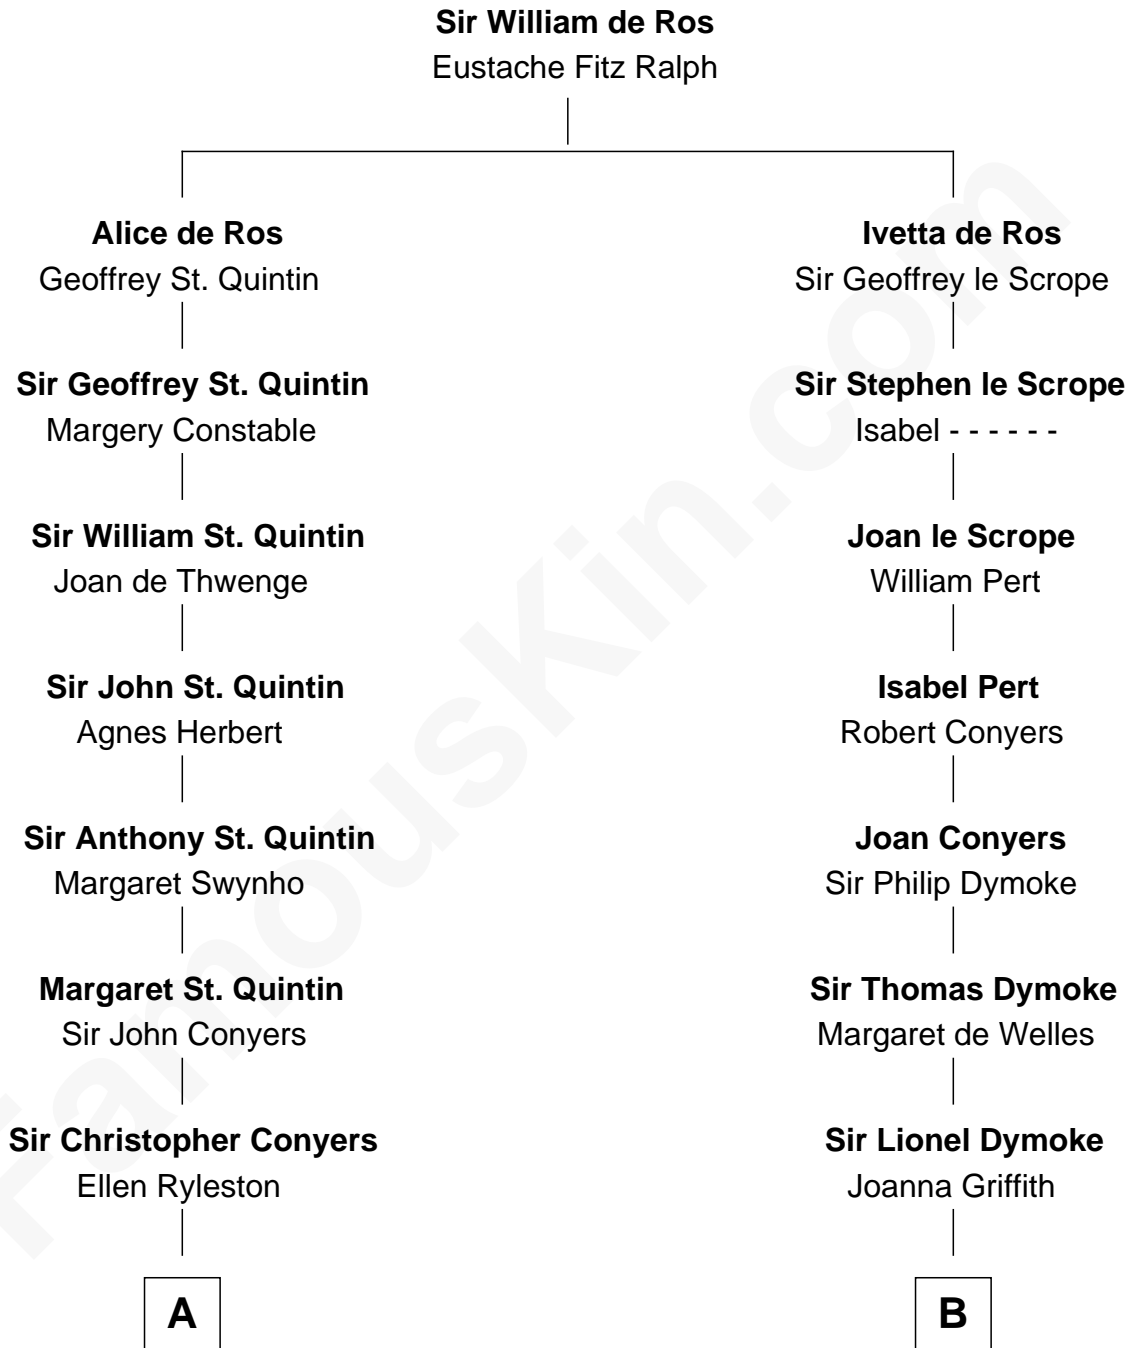

**FamousKin.com**  
**Relationship Chart of**  
**General James Longstreet**  
*Confederate Army - U.S. Civil War*

18th cousin 1 time removed of

**John Fremont Hill**  
*45th Governor of Maine*

**C**

**James Longstreet**

Mary Anna Dent

**General James Longstreet**

*Confederate Army - U.S. Civil War*

**D**

**Andrew Pepperrell Leighton**

Sarah Catherine Odiorne

**Miriam Leighton**

William Hill

**John Fremont Hill**

*45th Governor of Maine*

FamousKin.com