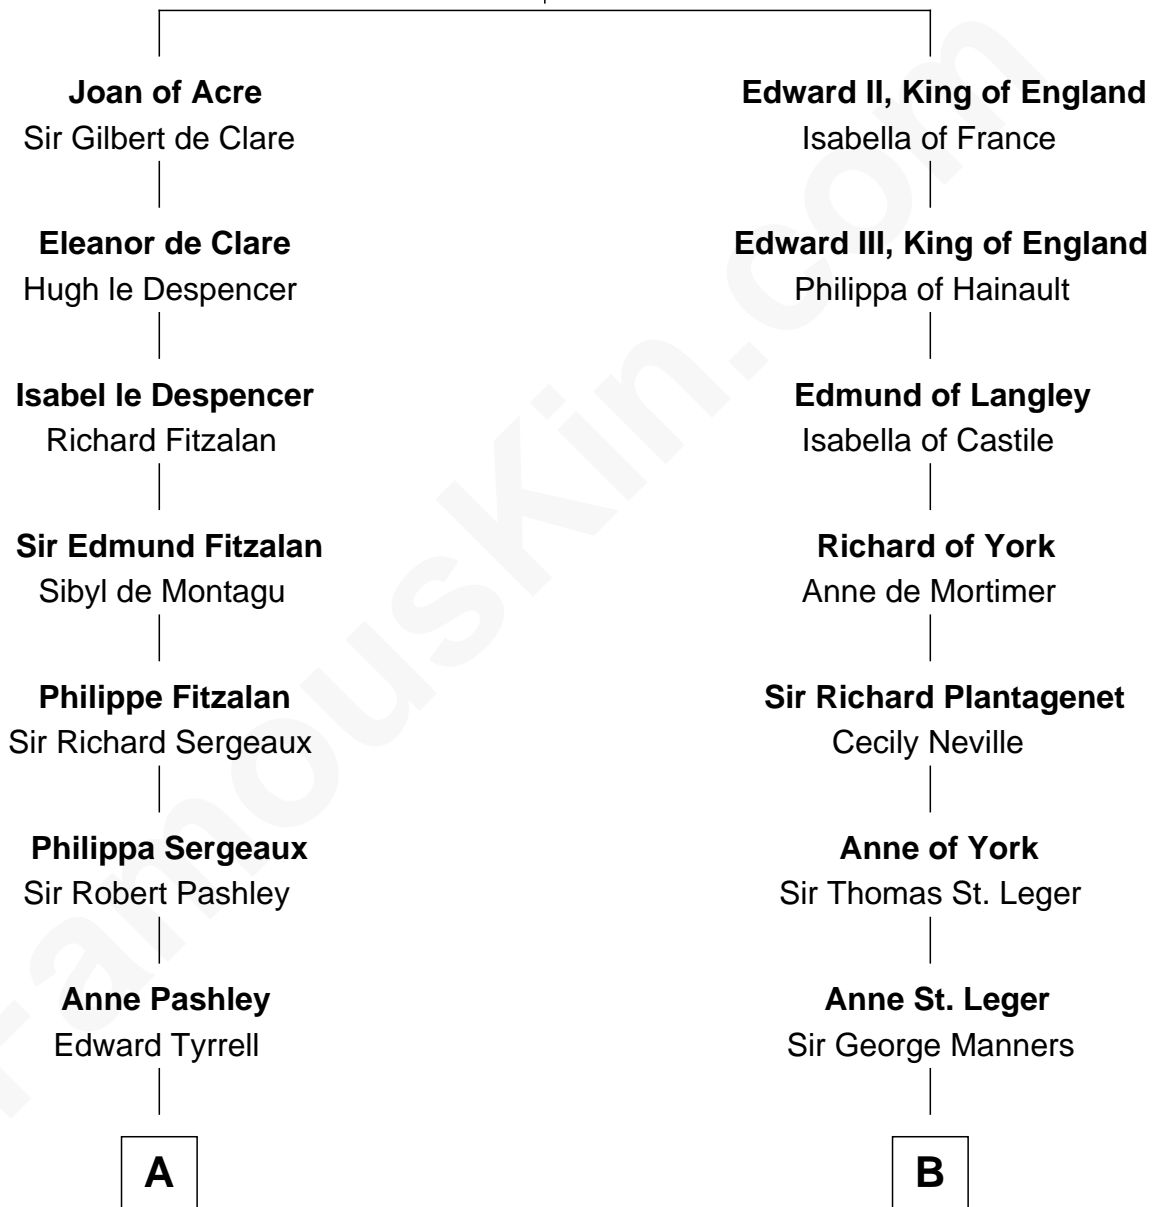

FamousKin.com
Relationship Chart of
General James Longstreet
Confederate Army - U.S. Civil War

20th cousin of

Brian Forster
TV Actor

King Edward I
 Eleanor of Castile

C

Deliverance Coward

James FitzRandolph

Hannah FitzRandolph

William Longstreet

James Longstreet

Mary Anna Dent

General James Longstreet

Confederate Army - U.S. Civil War

D

Lt-Col. Frederic Blanco Forster