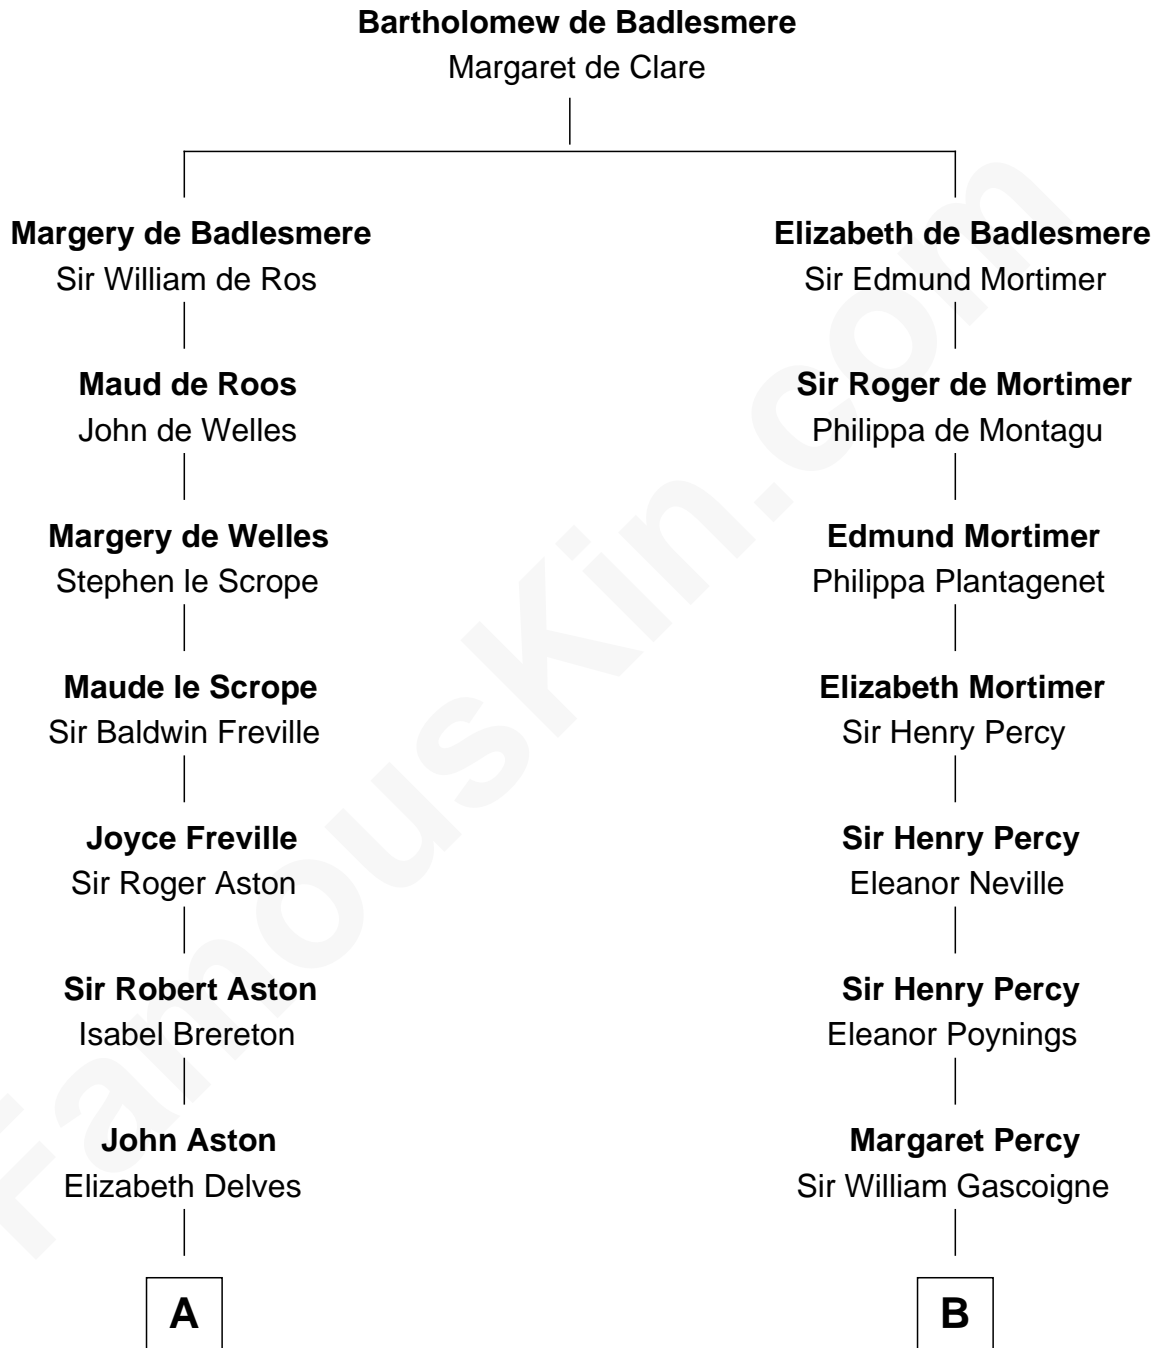

FamousKin.com
Relationship Chart of
General James Longstreet
Confederate Army - U.S. Civil War
 19th cousin 2 times removed of

Brian Forster
TV Actor

C

Thomas Marshall Dent

Anne Magruder

Mary Anna Dent

James Longstreet

General James Longstreet

Confederate Army - U.S. Civil War

D

Robert Forster

Jane Cochrane

Lt-Col. Frederic Blanco Forster

Marian Jennette Sophia De Carteret

Frederic Percy Cochrane Forster