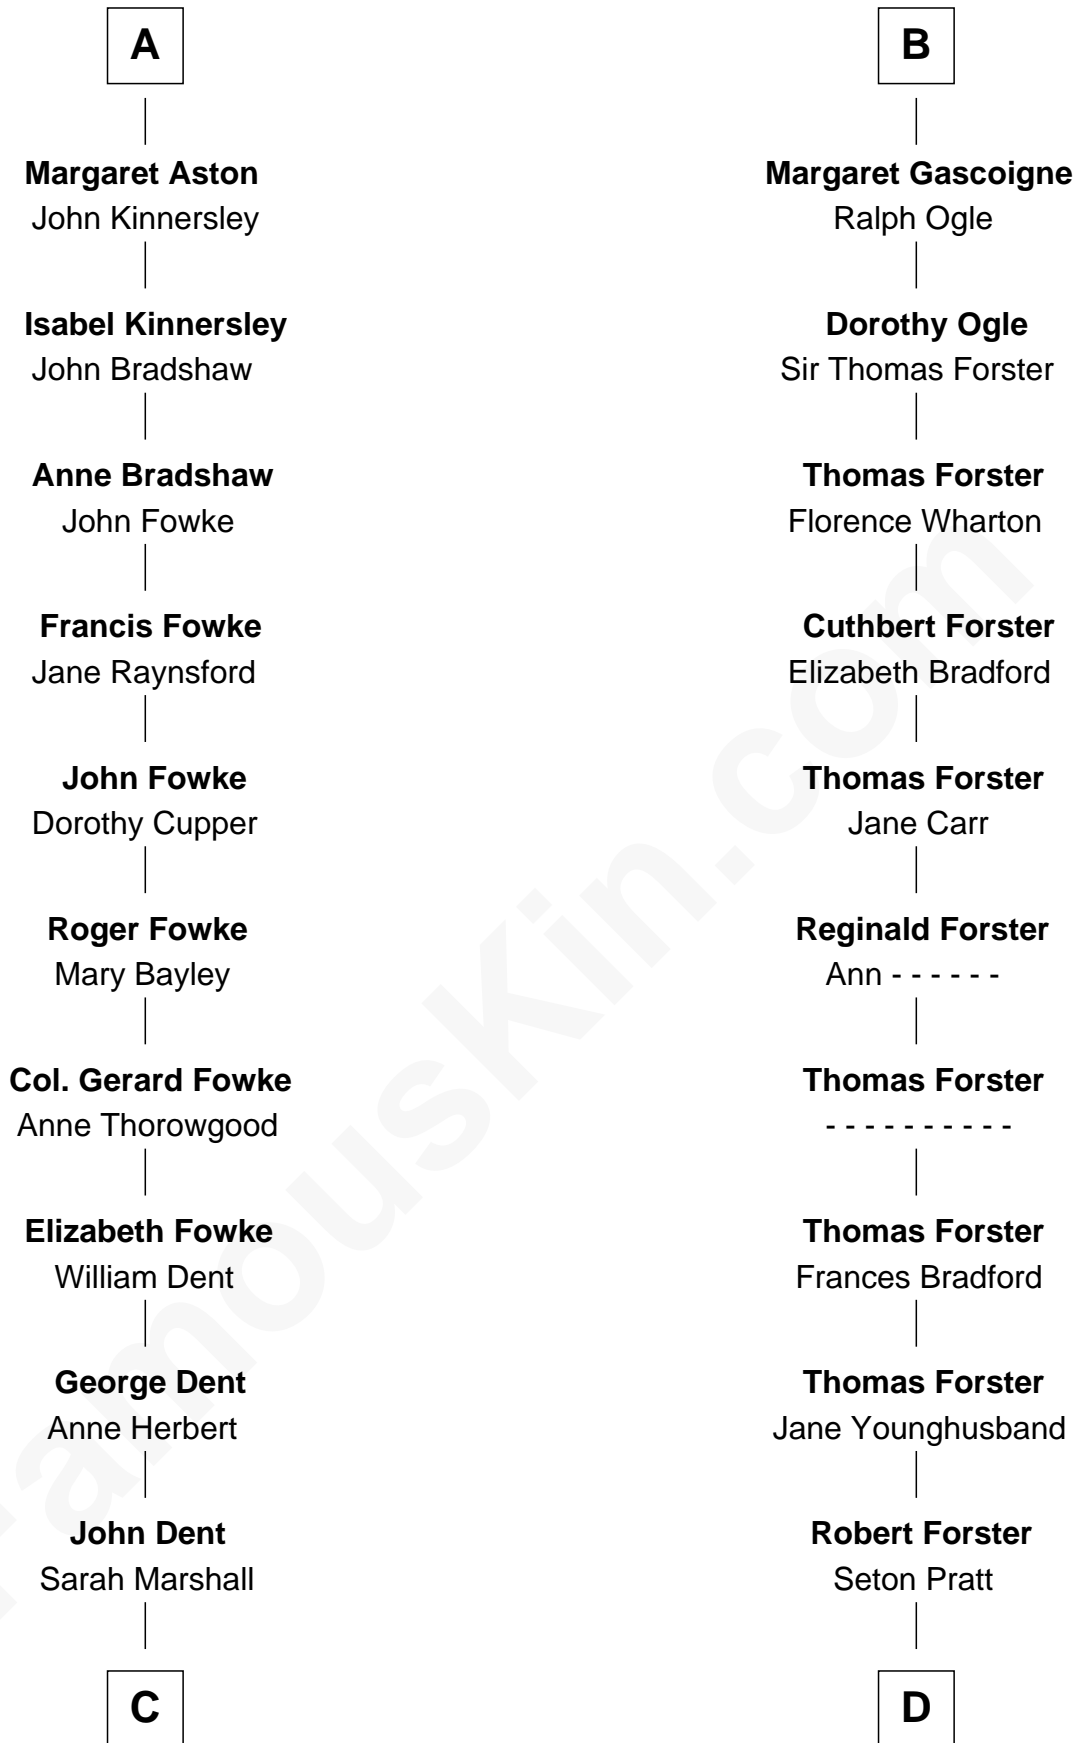

FamousKin.com
Relationship Chart of
General James Longstreet
Confederate Army - U.S. Civil War
 19th cousin 2 times removed of

Brian Forster
TV Actor

C

Thomas Marshall Dent

Anne Magruder

Mary Anna Dent

James Longstreet

General James Longstreet

Confederate Army - U.S. Civil War

D

Robert Forster

Jane Cochrane

Lt-Col. Frederic Blanco Forster

Marian Jennette Sophia De Carteret

Frederic Percy Cochrane Forster