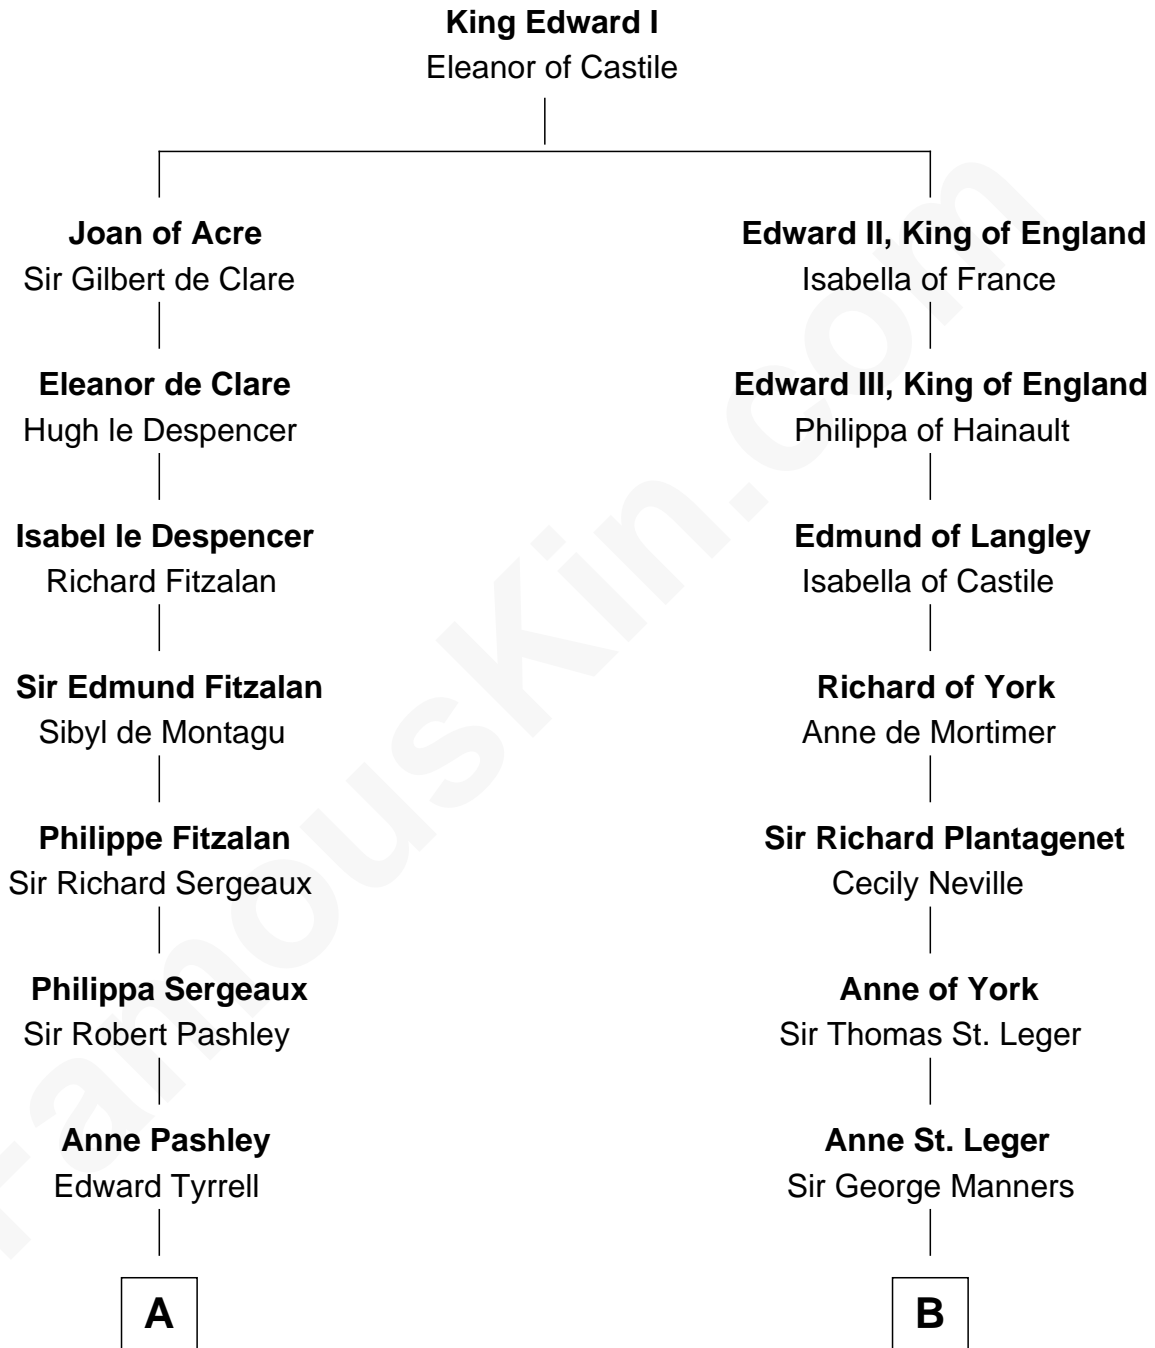

**FamousKin.com**  
**Relationship Chart of**  
**General James Longstreet**  
*Confederate Army - U.S. Civil War*

19th cousin 1 time removed of

**Peter Forster**  
*TV and Movie Actor*

**C**

**Deliverance Coward**

James FitzRandolph

**Hannah FitzRandolph**

William Longstreet

**James Longstreet**

Mary Anna Dent

**General James Longstreet**

*Confederate Army - U.S. Civil War*

**D**