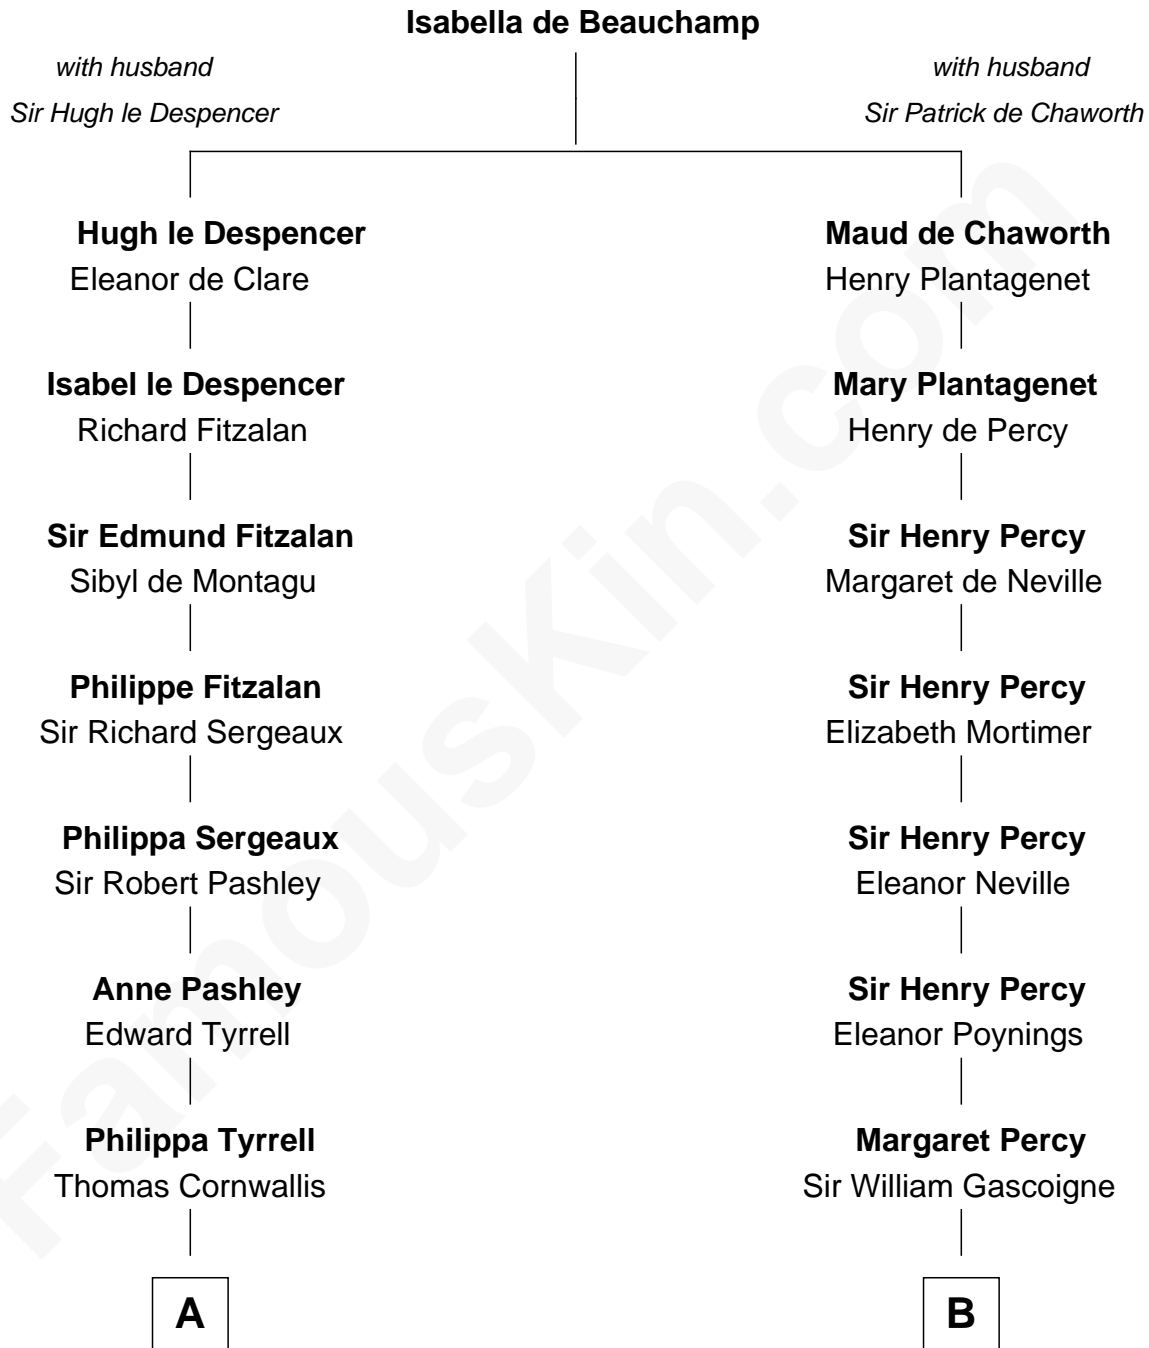

**FamousKin.com**  
**Relationship Chart of**  
**General James Longstreet**  
*Confederate Army - U.S. Civil War*

19th cousin 1 time removed of

**Peter Forster**  
*TV and Movie Actor*

**C**

**Hannah FitzRandolph**

William Longstreet

**James Longstreet**

Mary Anna Dent

**General James Longstreet**

*Confederate Army - U.S. Civil War*

**D**

**Robert Forster**

Jane Cochrane