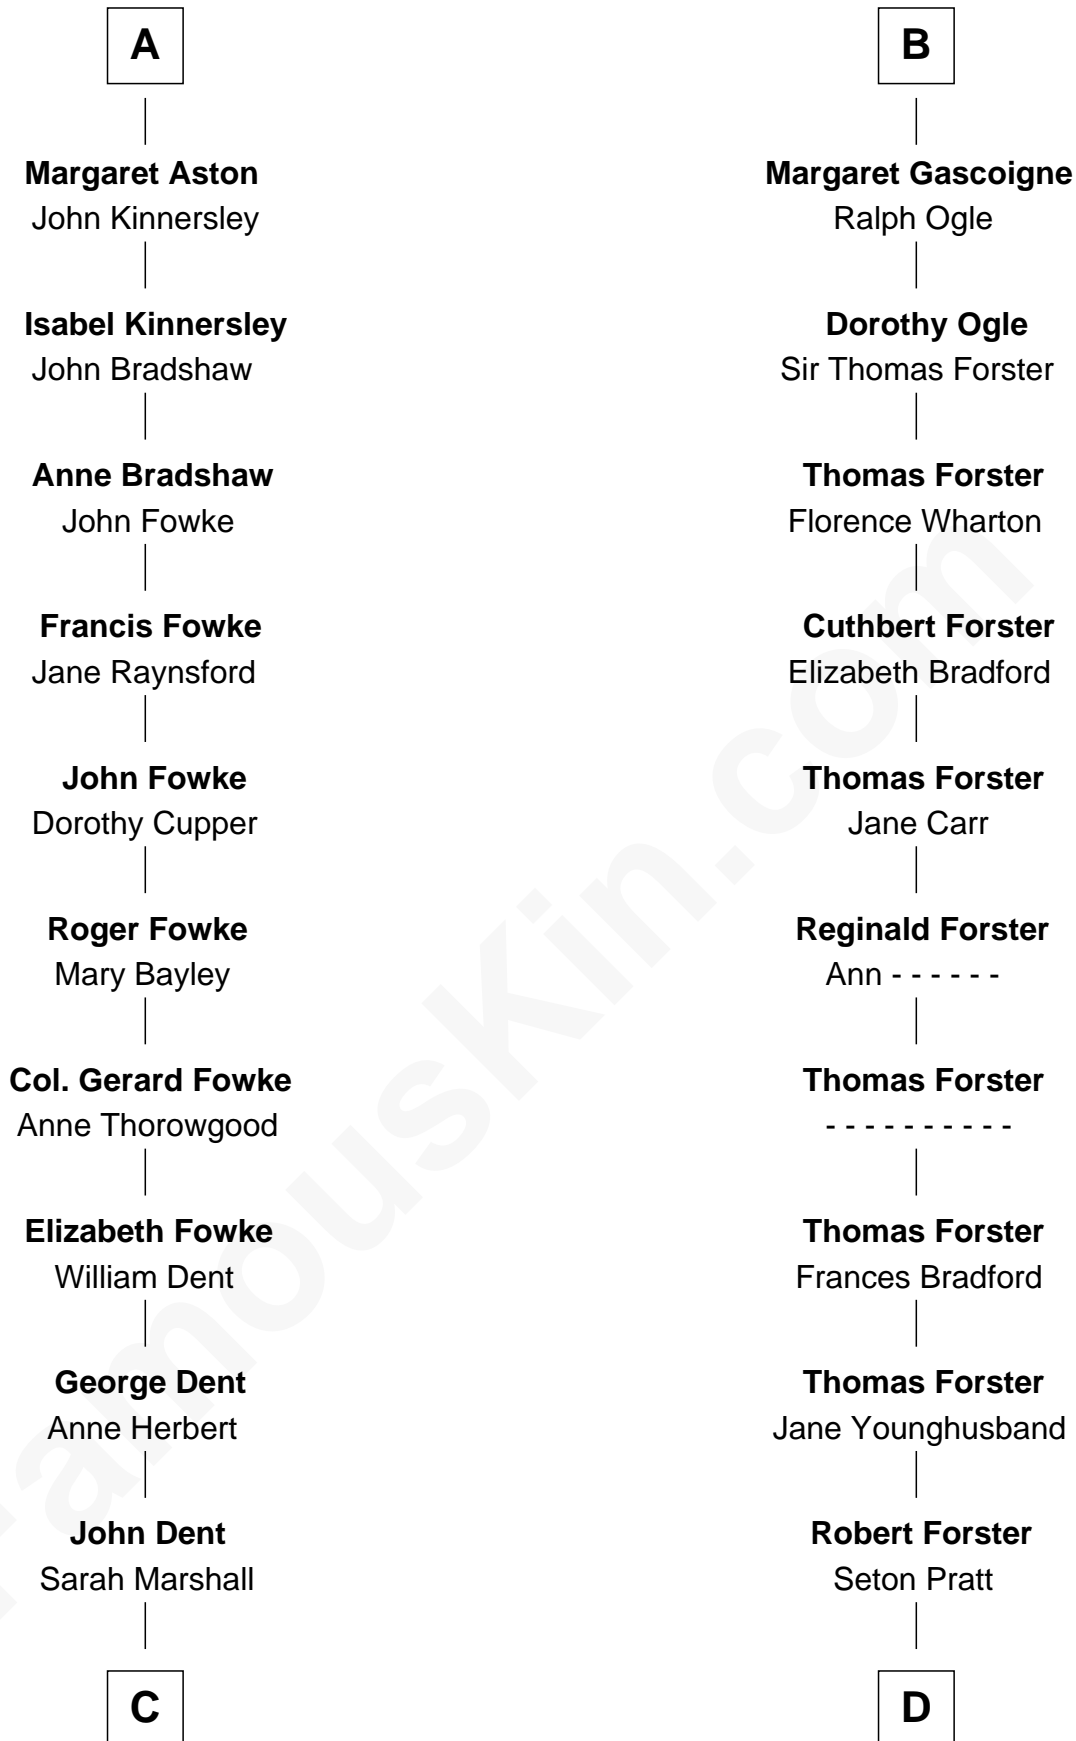

FamousKin.com
Relationship Chart of
General James Longstreet
Confederate Army - U.S. Civil War

19th cousin 1 time removed of

Peter Forster
TV and Movie Actor

Bartholomew de Badlesmere

Margaret de Clare

Margery de Badlesmere

Sir Roger Aston

Sir Robert Aston

Isabel Brereton

John Aston

Elizabeth Delves

A

Elizabeth de Badlesmere

Sir Edmund Mortimer

Sir Roger de Mortimer

Philippa de Montagu

Edmund Mortimer

Philippa Plantagenet

Elizabeth Mortimer

Sir Henry Percy

Sir Henry Percy

Eleanor Neville

Sir Henry Percy

Eleanor Poynings

Margaret Percy

Sir William Gascoigne

B

C

Thomas Marshall Dent

Anne Magruder