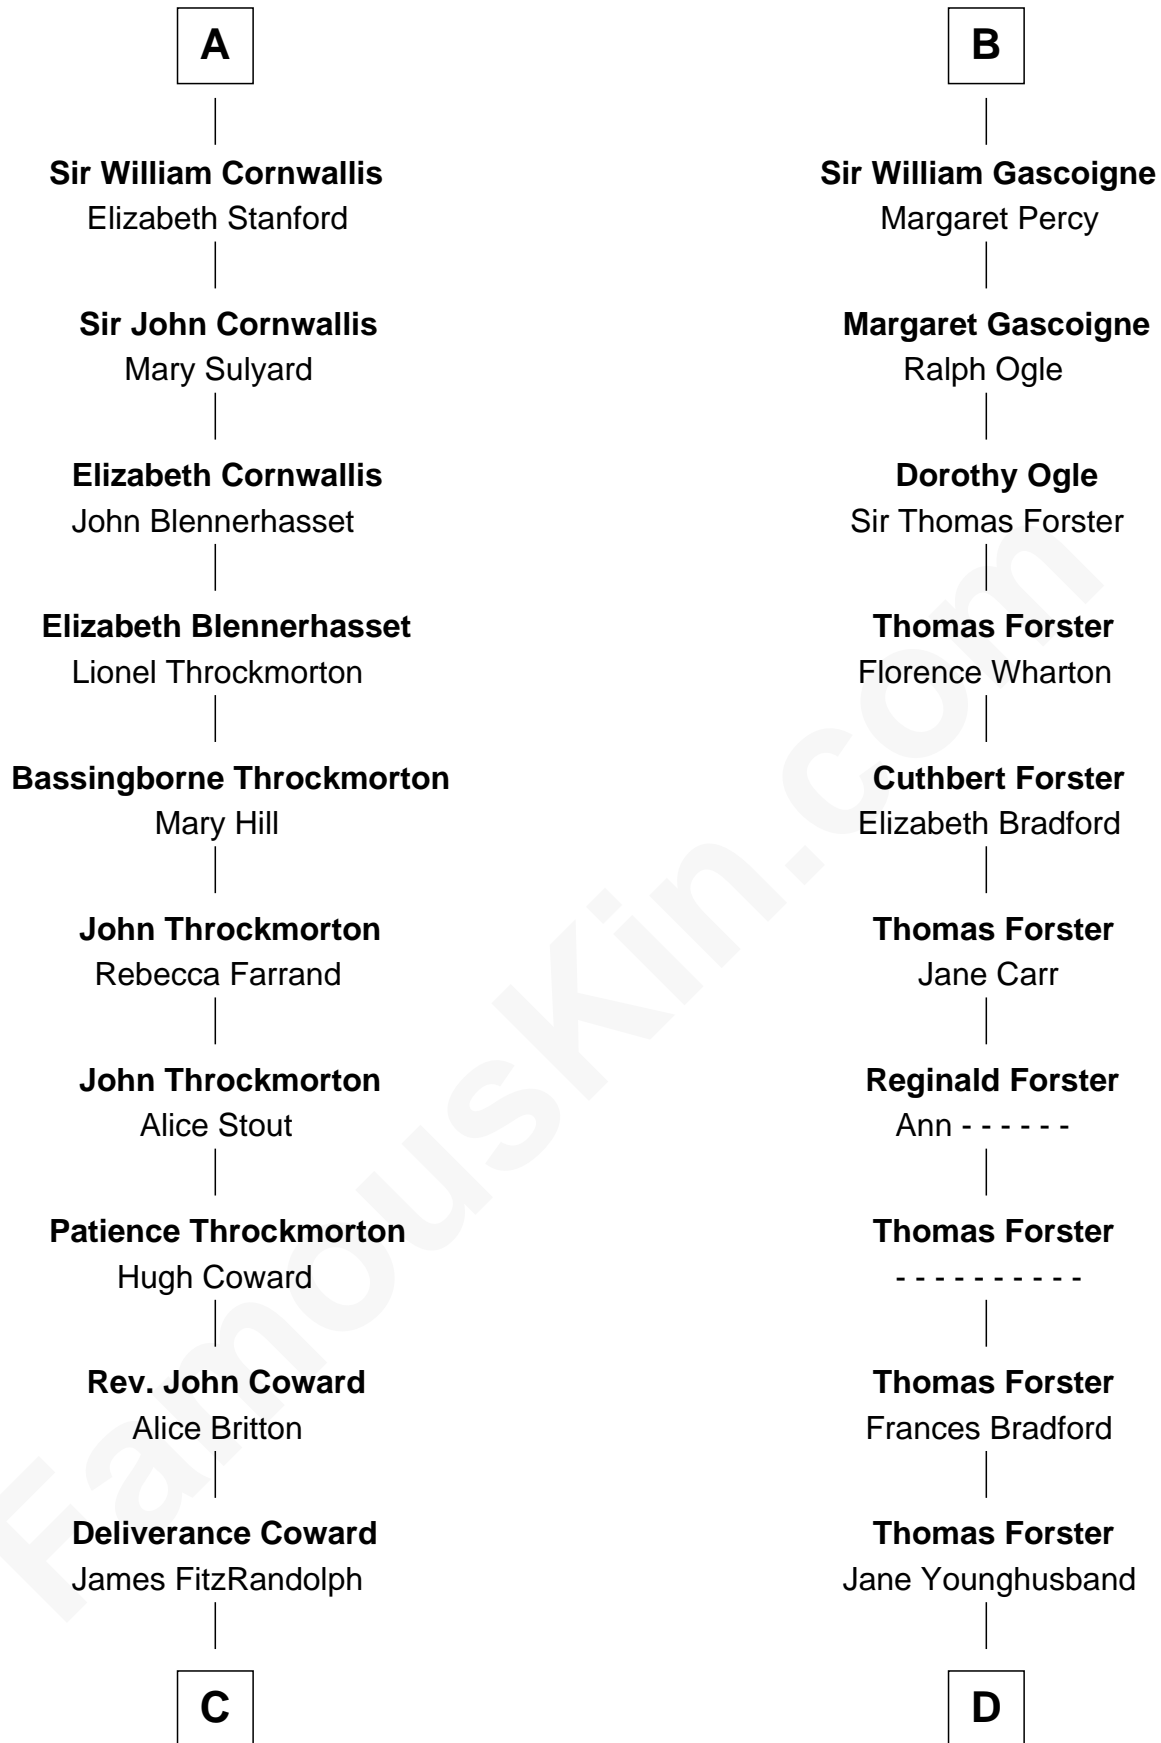

FamousKin.com
Relationship Chart of
General James Longstreet
Confederate Army - U.S. Civil War
 19th cousin 2 times removed of

Peter Forster
TV and Movie Actor

Sir Gilbert de Clare
 Joan of Acre

C

Hannah FitzRandolph

William Longstreet

James Longstreet

Mary Anna Dent

General James Longstreet

Confederate Army - U.S. Civil War

D

Robert Forster

Seton Pratt

Robert Forster

Jane Cochrane

Lt-Col. Frederic Blanco Forster

Marian Jennette Sophia De Carteret

Frederic Percy Cochrane Forster

Alice Mary Biggs

Peter Forster

TV and Movie Actor