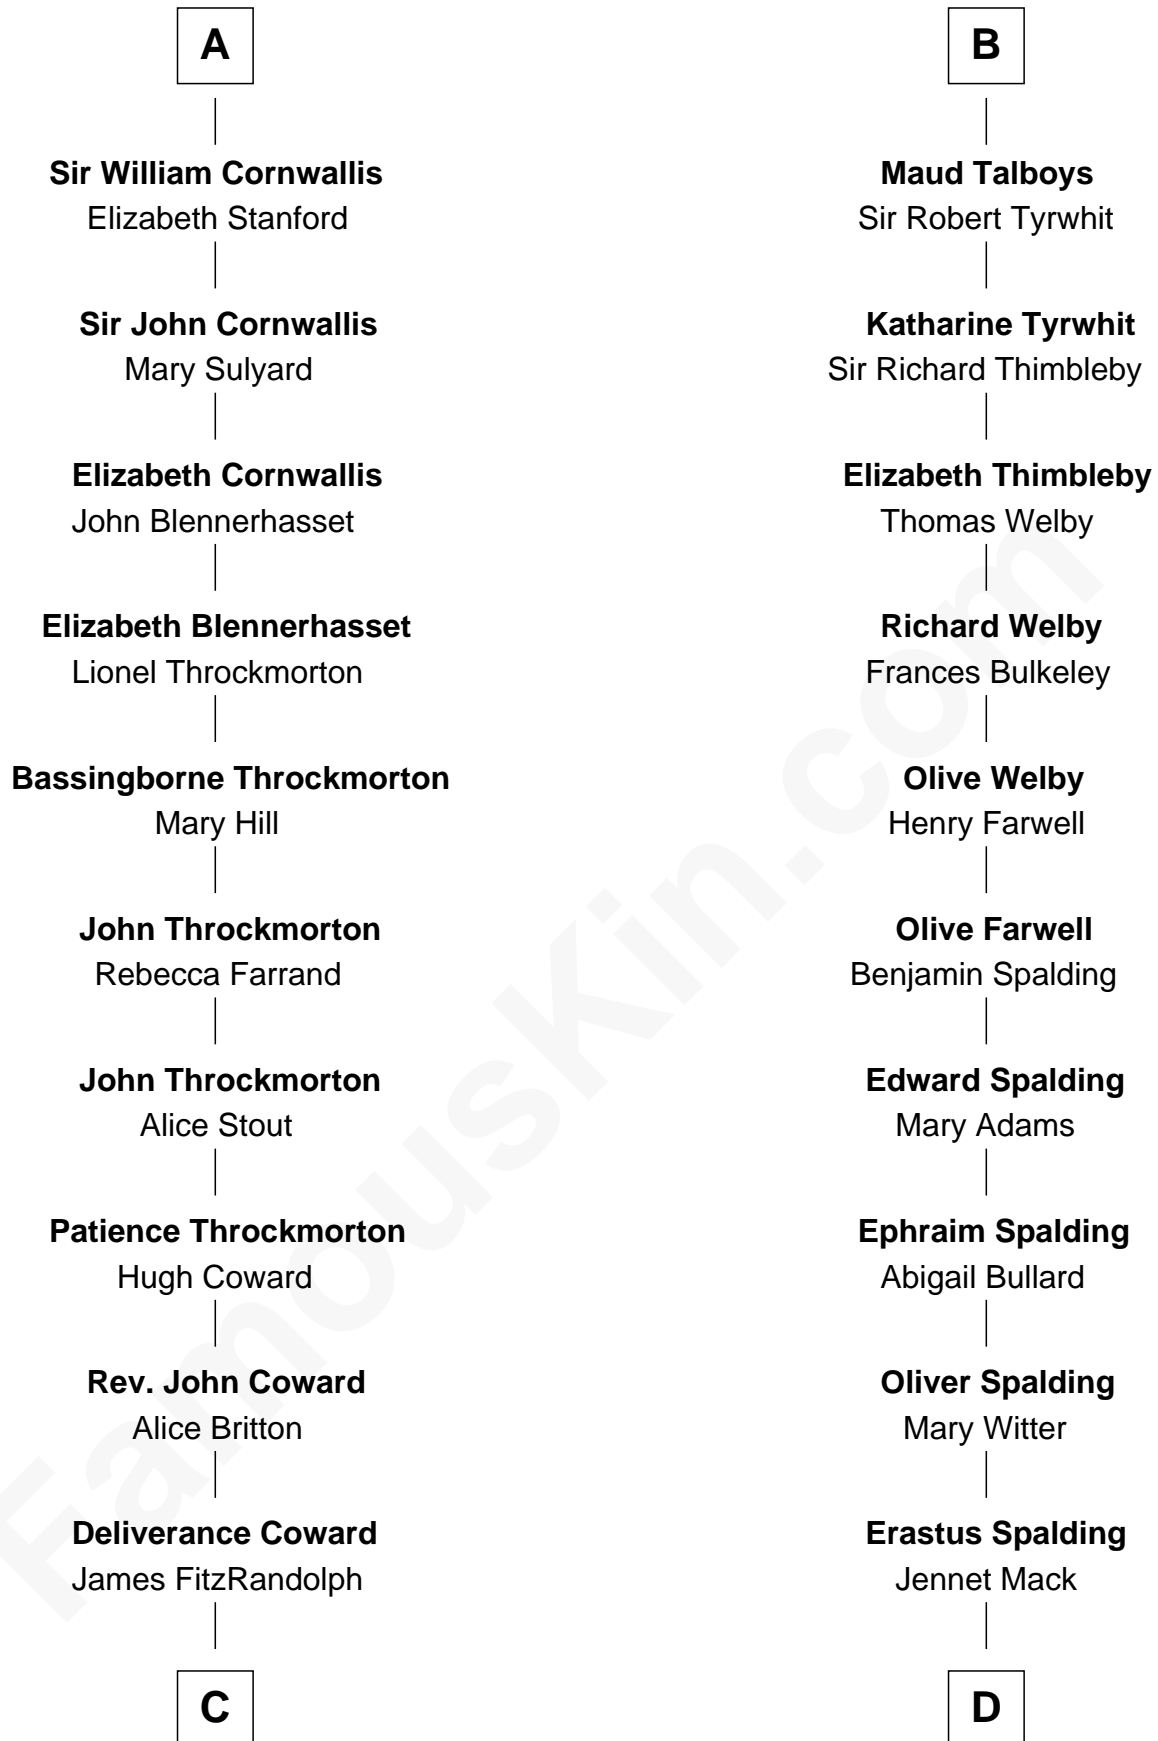

FamousKin.com
Relationship Chart of
General James Longstreet
Confederate Army - U.S. Civil War

19th cousin 1 time removed of

Katharine Hepburn
Movie Actress

Sir Gilbert de Clare
 Joan of Acre

C

Hannah FitzRandolph

William Longstreet

James Longstreet

Mary Anna Dent

General James Longstreet

Confederate Army - U.S. Civil War

D

Martha Ann Spalding

Leman Benton Garlinghouse

Caroline Garlinghouse

Alfred Augustus Houghton

Katharine Martha Houghton

Thomas Norval Hepburn

Katharine Hepburn

Movie Actress