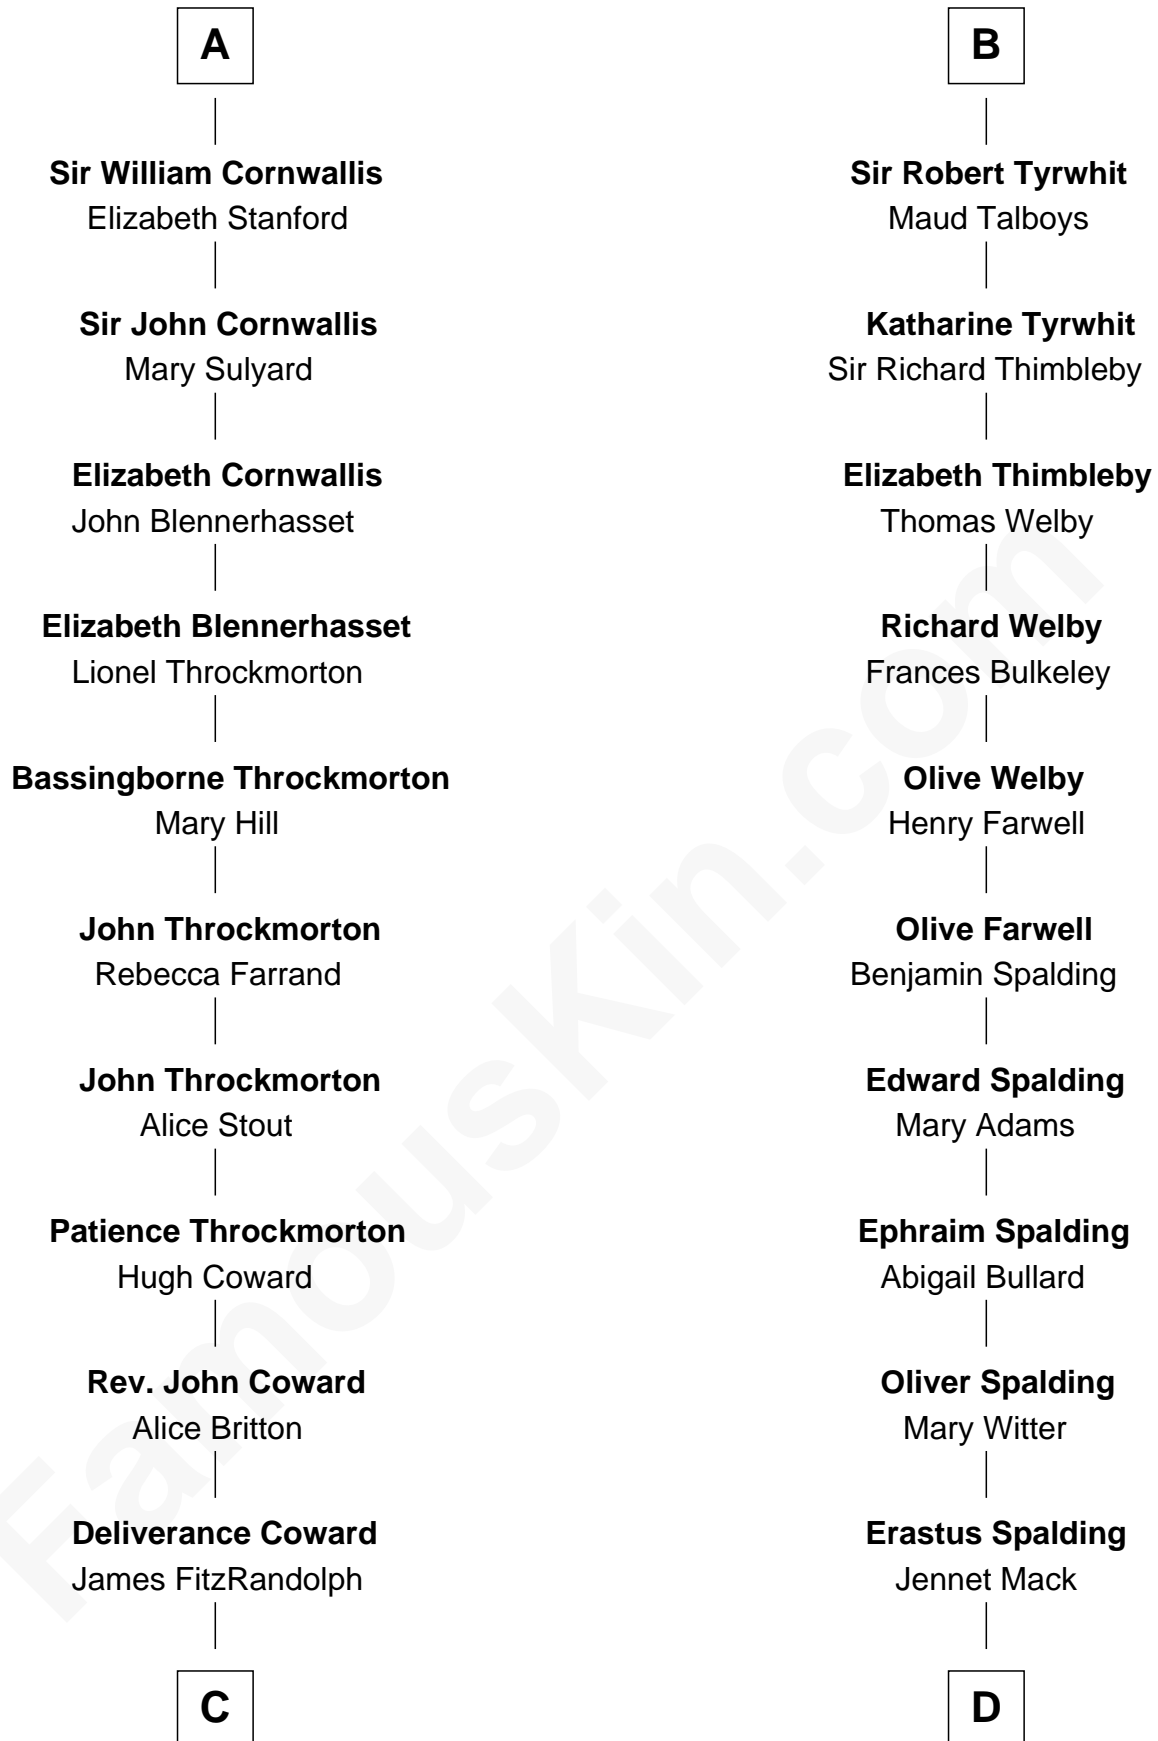

FamousKin.com
Relationship Chart of
General James Longstreet
Confederate Army - U.S. Civil War

19th cousin 1 time removed of

Katharine Hepburn
Movie Actress

Sir Hugh le Despencer
 Isabella de Beauchamp

Hugh le Despencer
 Eleanor de Clare

Sir Philip le Despencer
 Margaret de Goushill

Isabel le Despencer
 Richard Fitzalan

Sir Philip le Despencer
 Joan de Cobham

Sir Edmund Fitzalan
 Sibyl de Montagu

Sir Philip le Despencer
 Elizabeth - - - - -

Philippe Fitzalan
 Sir Richard Sergeaux

Sir Philip le Despencer
 Elizabeth de Tibetot

Philippa Sergeaux
 Sir Robert Pashley

Margery Despencer
 Sir Roger Wentworth

Anne Pashley
 Edward Tyrrell

Agnes Wentworth
 Sir Robert Constable

Philippa Tyrrell
 Thomas Cornwallis

Anne Constable
 William Tyrwhit

A

B

C

Hannah FitzRandolph

William Longstreet

James Longstreet