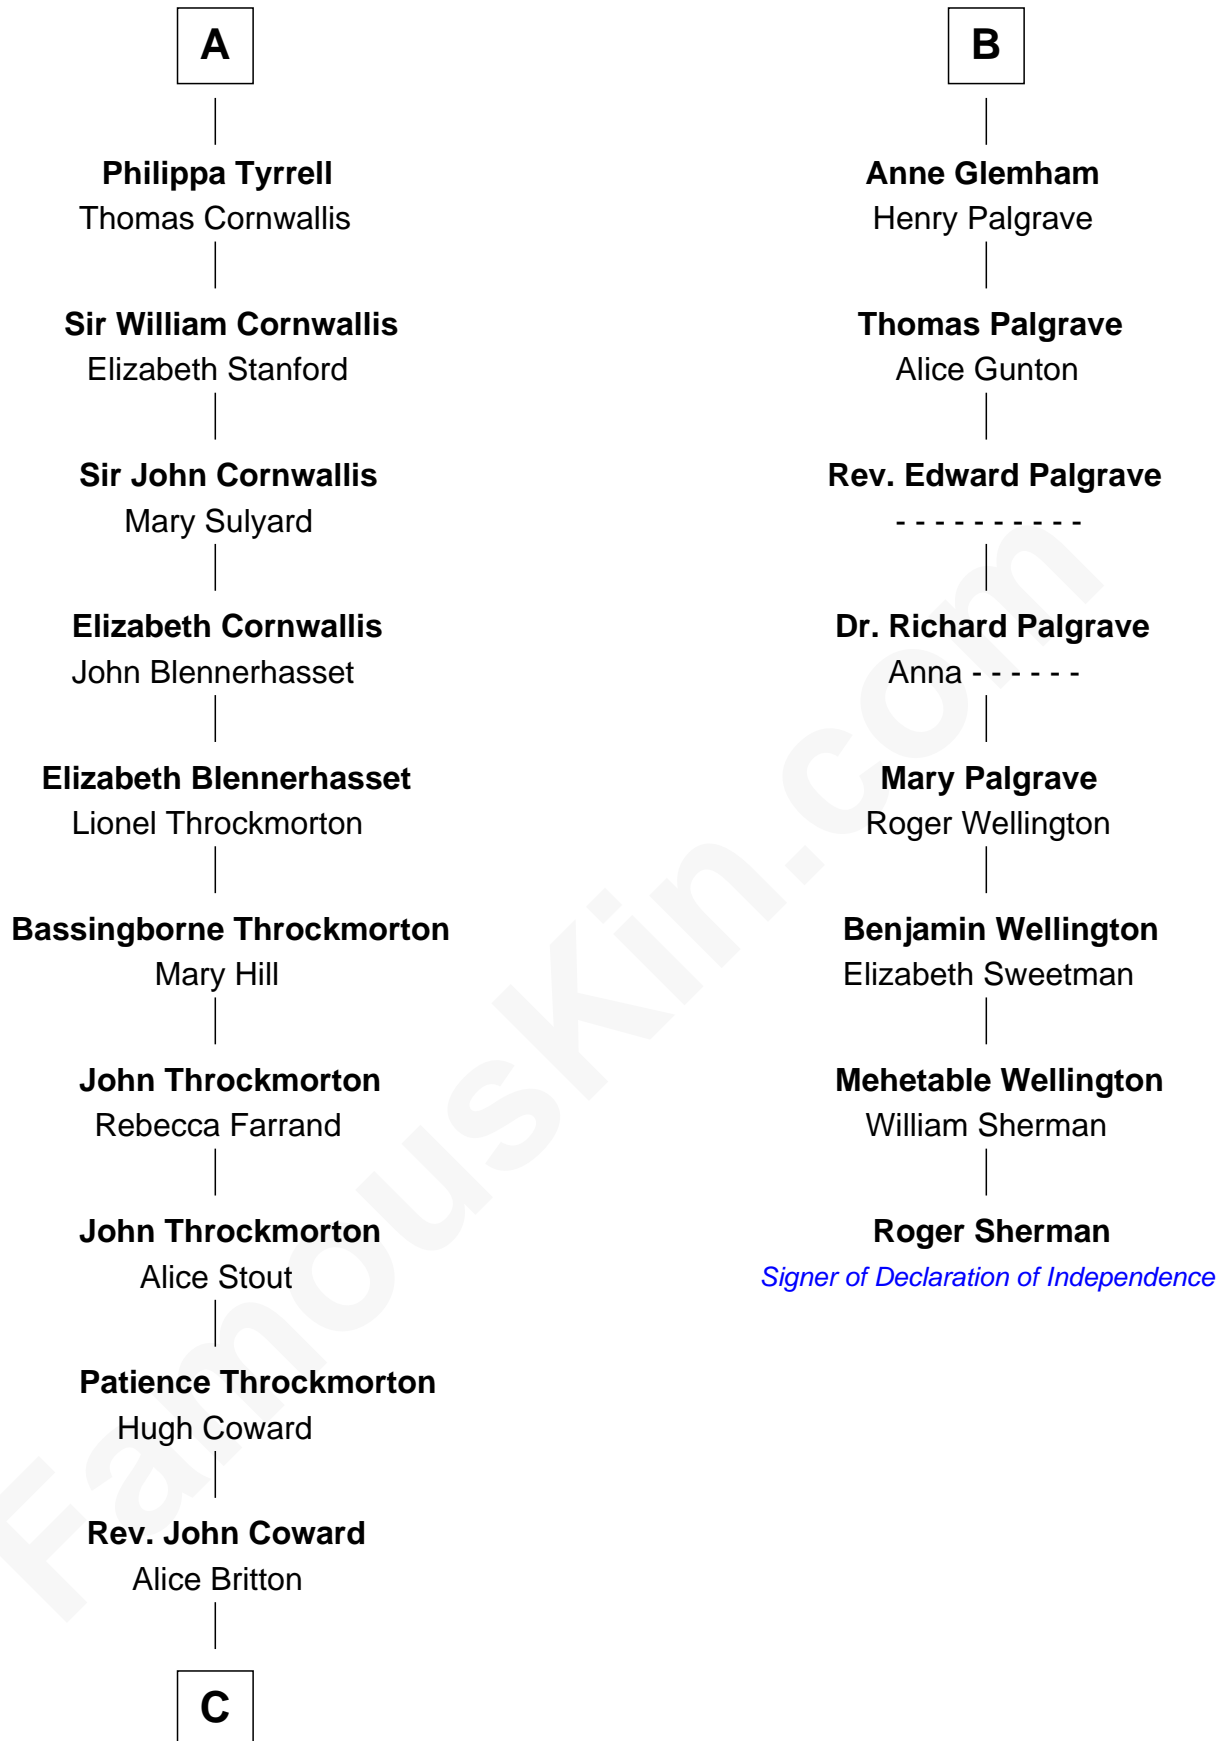

**FamousKin.com**  
**Relationship Chart of**  
**General James Longstreet**  
*Confederate Army - U.S. Civil War*

**14th cousin 6 times removed of**

**Roger Sherman**

*Signer of the Declaration of Independence*

**C**

—  
**Deliverance Coward**

James FitzRandolph

—  
**Hannah FitzRandolph**

William Longstreet

—  
**James Longstreet**

Mary Anna Dent

—  
**General James Longstreet**