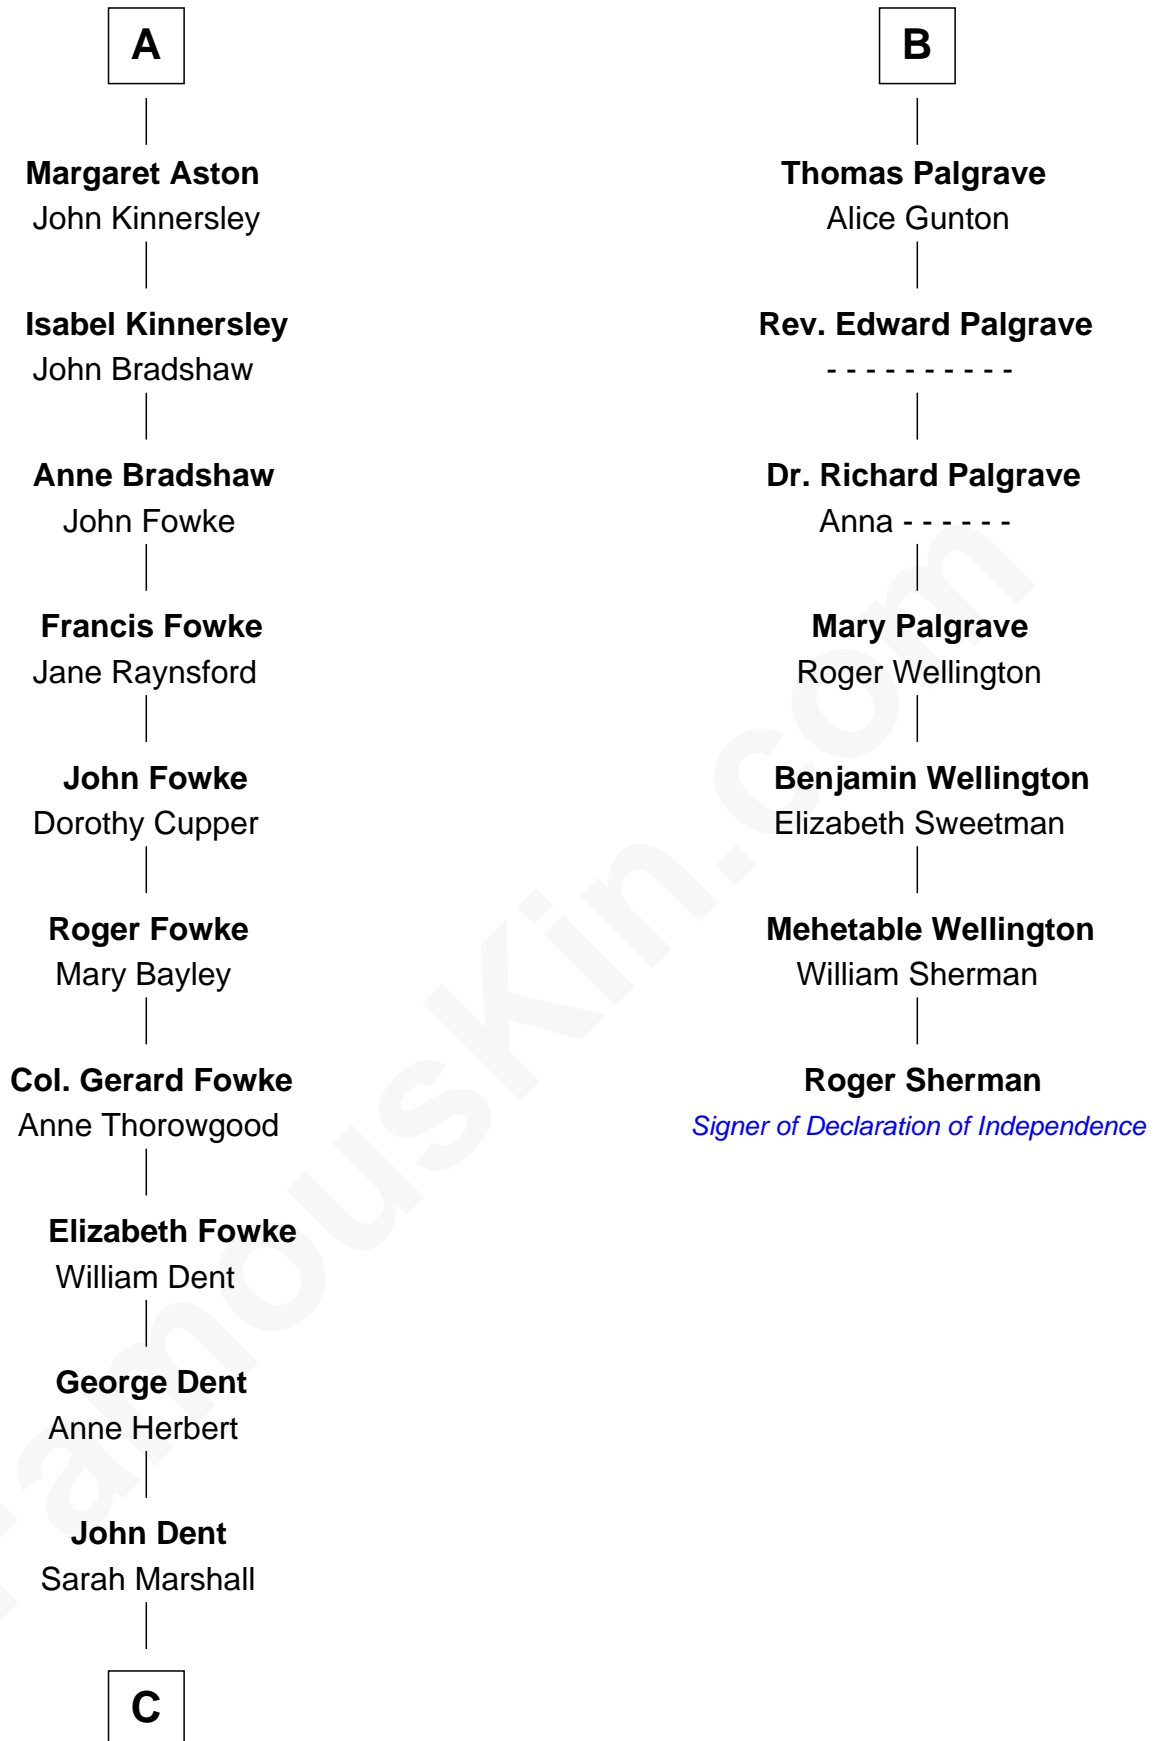

FamousKin.com
Relationship Chart of
General James Longstreet
Confederate Army - U.S. Civil War

13th cousin 6 times removed of

Roger Sherman

Signer of the Declaration of Independence

Bartholomew de Badlesmere

Margaret de Clare

Margery de Badlesmere

Sir William de Ros

Maud de Roos

John de Welles

Margery de Welles

Stephen le Scrope

Maude le Scrope

Elizabeth de Badlesmere

Sir William de Bohun

Elizabeth de Bohun

Sir Richard Fitzalan

Elizabeth Fitzalan

Sir Robert Goushill

Elizabeth Goushill

Sir Robert Wingfield

Elizabeth Wingfield

Sir William Brandon

Eleanor Brandon

John Glemham

Anne Glemham

Henry Palgrave

B

C