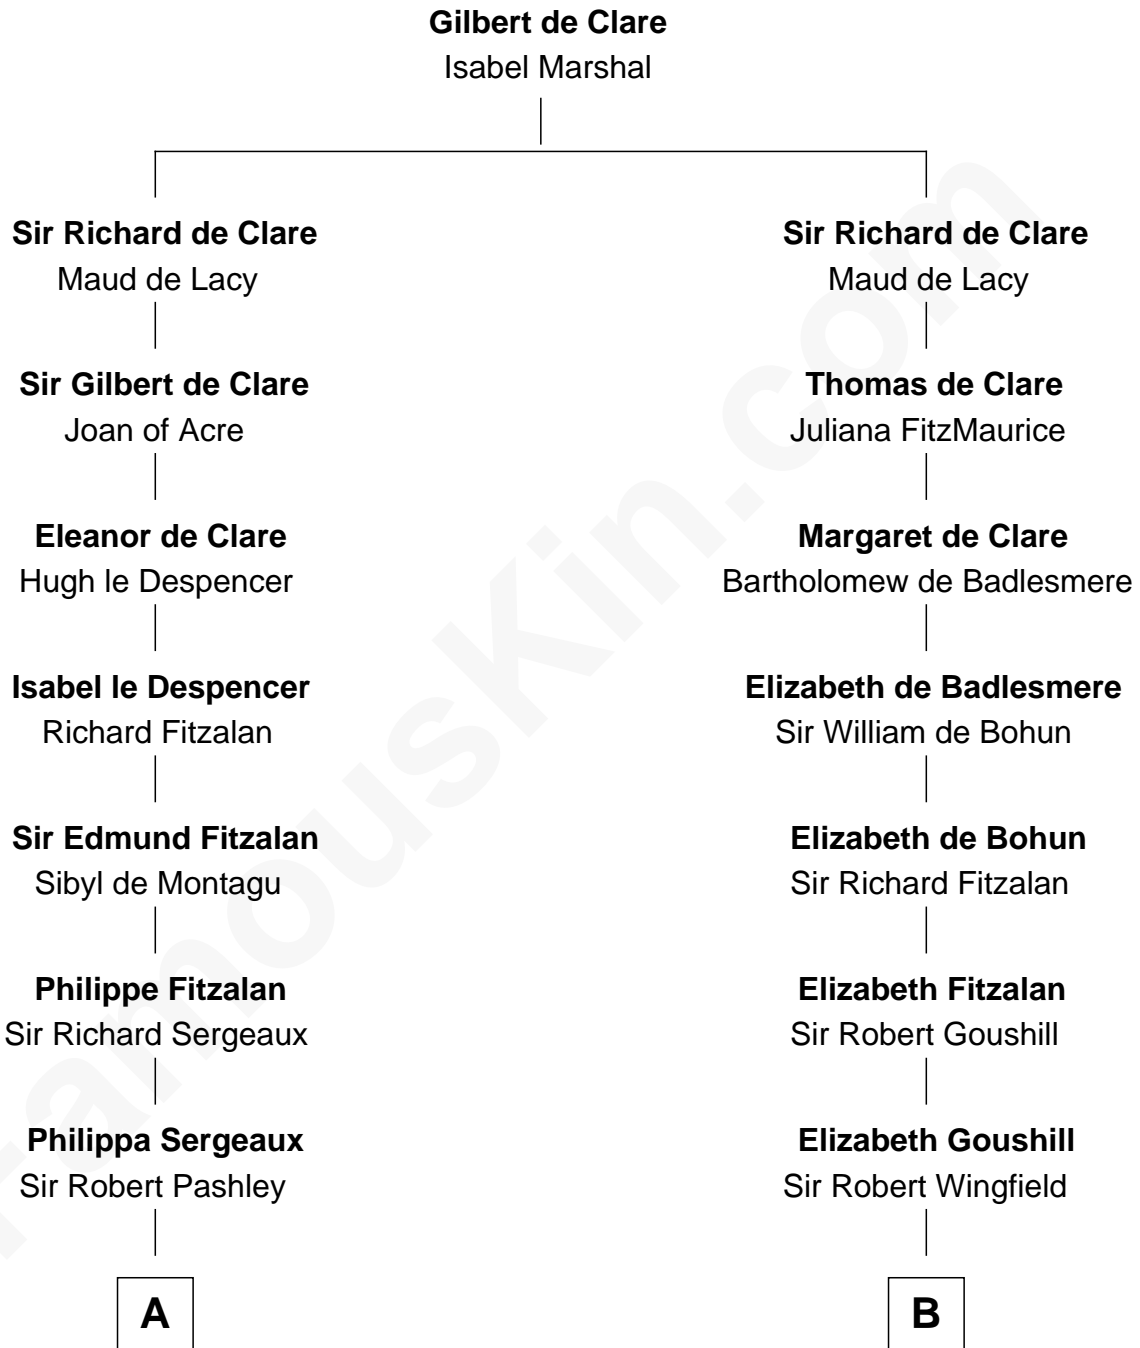

FamousKin.com
Relationship Chart of
General James Longstreet
Confederate Army - U.S. Civil War
 16th cousin 5 times removed of

Roger Sherman
Signer of the Declaration of Independence

C

—
Rev. John Coward

Alice Britton

—
Deliverance Coward

James FitzRandolph

—
Hannah FitzRandolph

William Longstreet

—
James Longstreet

Mary Anna Dent

—
General James Longstreet