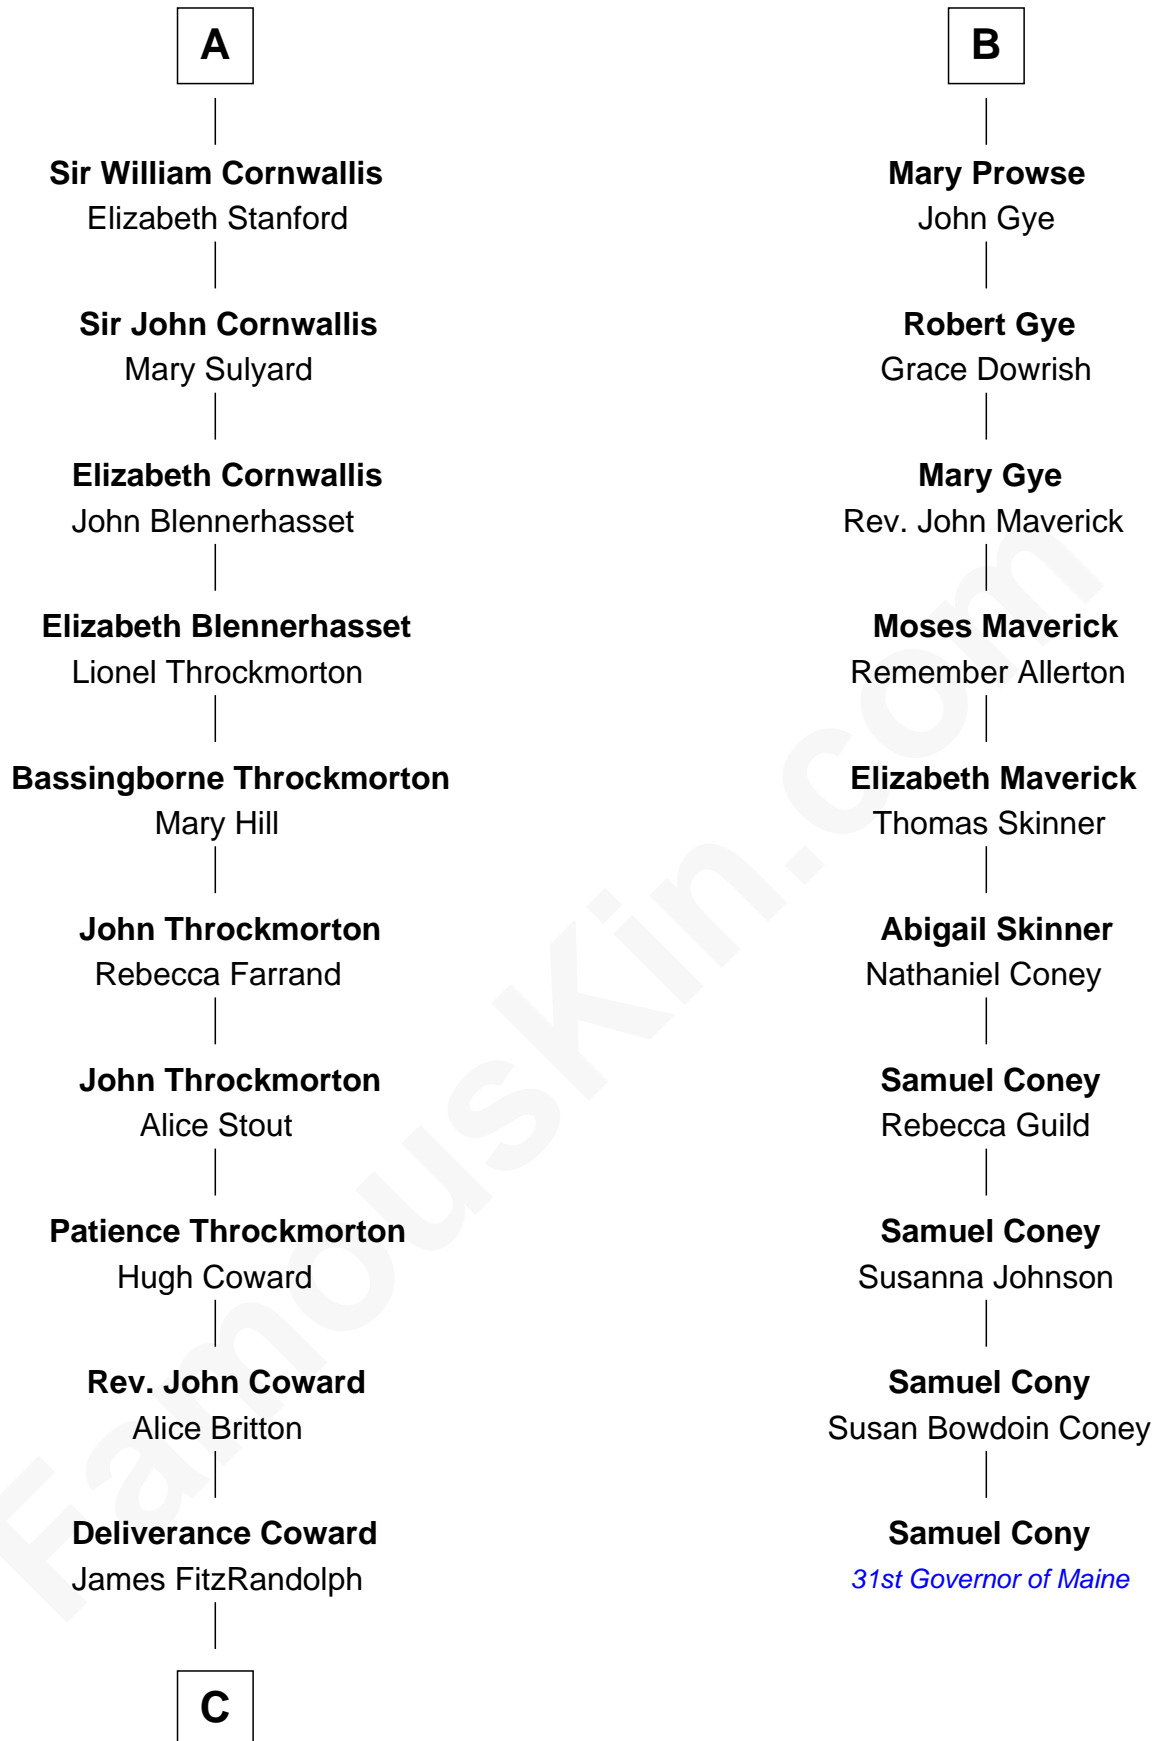

FamousKin.com
Relationship Chart of
General James Longstreet
Confederate Army - U.S. Civil War

16th cousin 3 times removed of

Samuel Cony

31st Governor of Maine

C

—
Hannah FitzRandolph

William Longstreet

—
James Longstreet

Mary Anna Dent

—
General James Longstreet

Confederate Army - U.S. Civil War

FamousKin.com