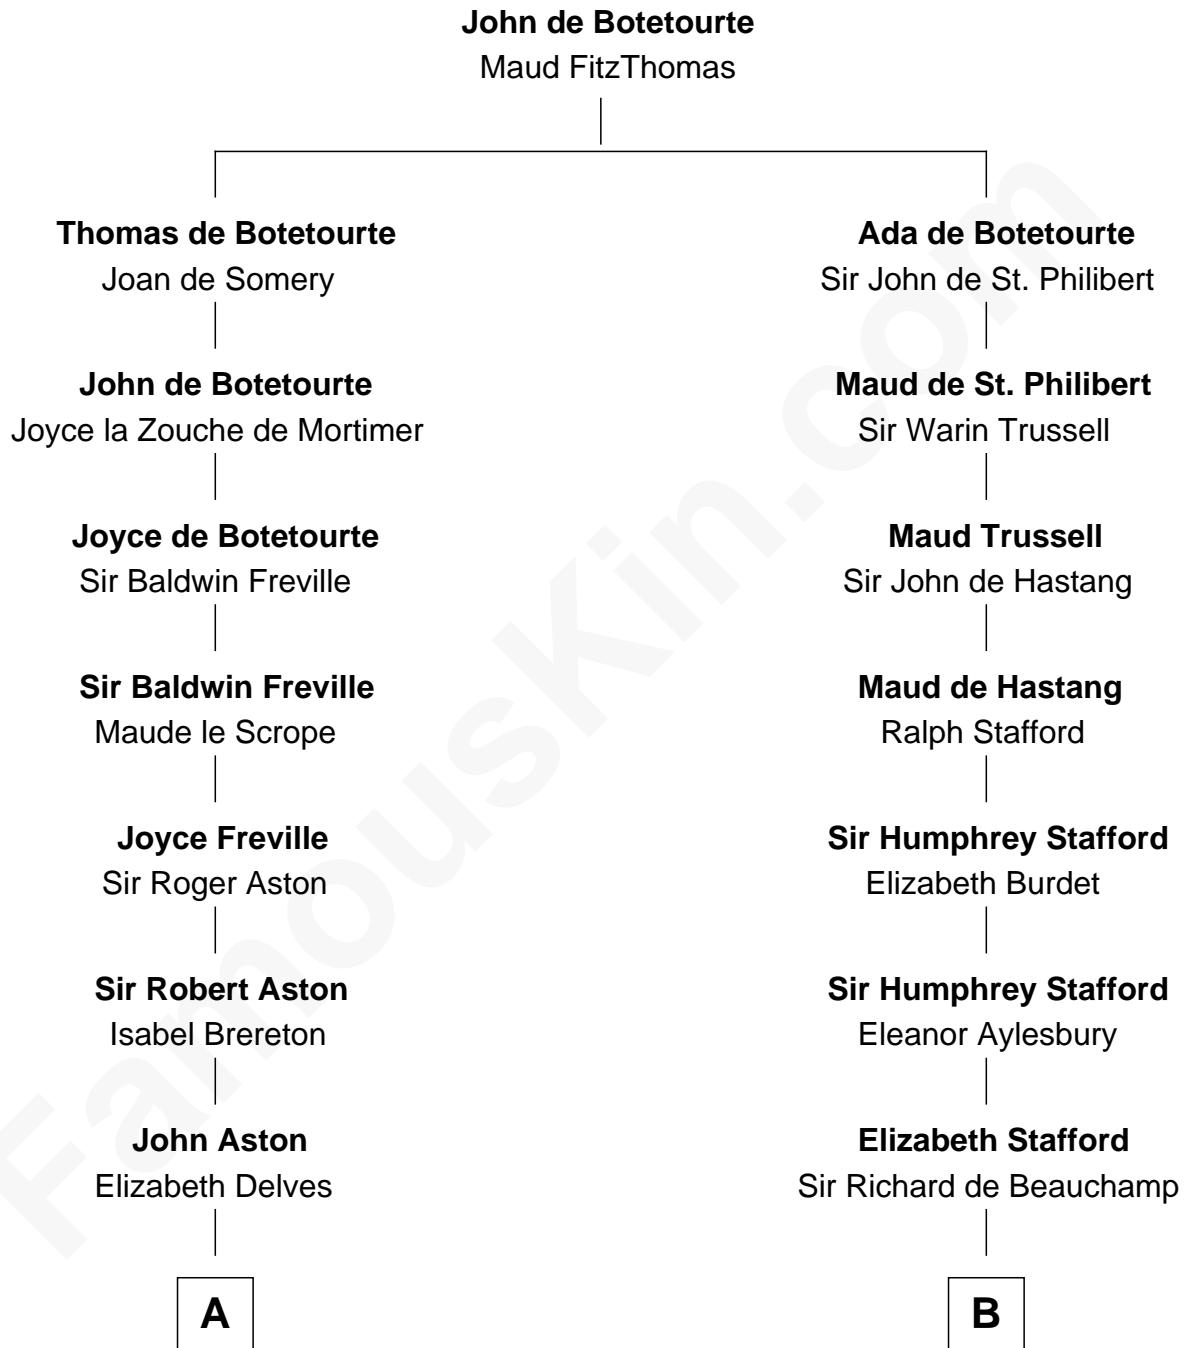

# FamousKin.com

## Relationship Chart of

**General James Longstreet**  
Confederate Army - U.S. Civil War

19th cousin 1 time removed of

**General Douglas MacArthur**  
U.S. Army - World War II

**C**

**Thomas Marshall Dent**

Anne Magruder

**Mary Anna Dent**

James Longstreet

**General James Longstreet**

*Confederate Army - U.S. Civil War*

**D**

**Benjamin Barney Belcher**

Olive -----