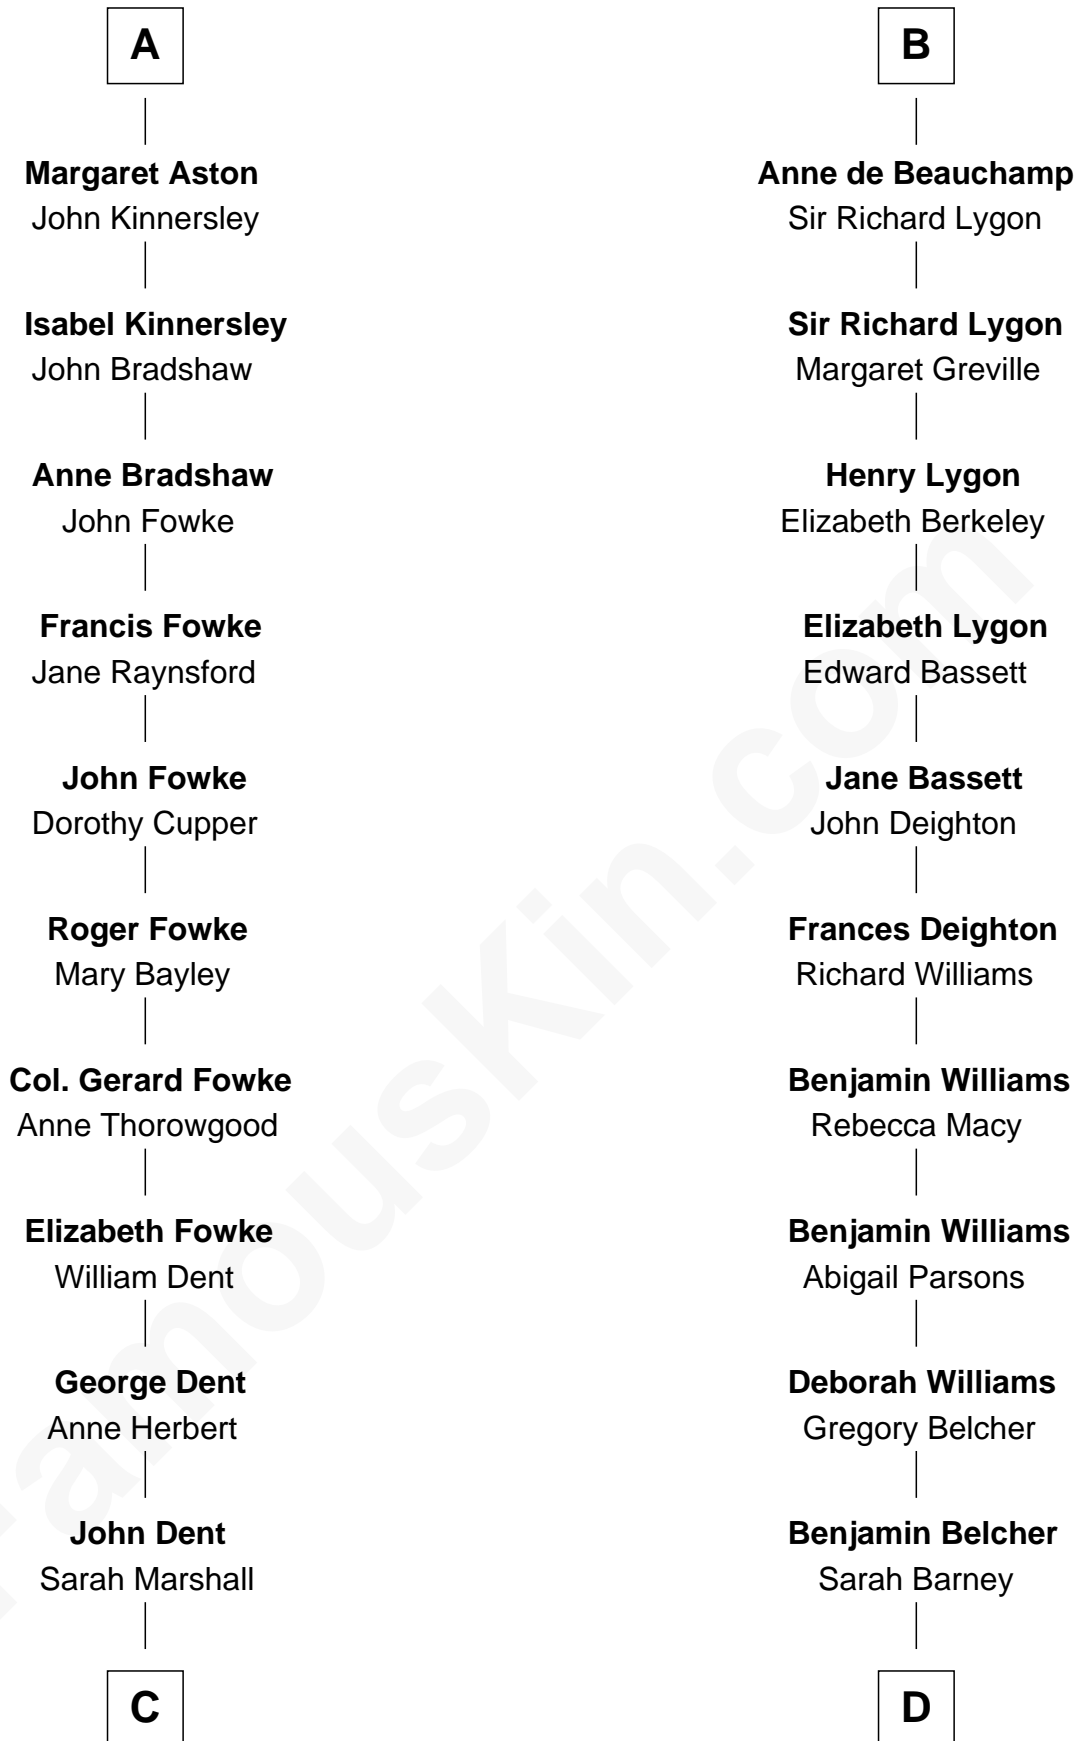

# FamousKin.com

## Relationship Chart of

**General James Longstreet**  
Confederate Army - U.S. Civil War

19th cousin 1 time removed of

**General Douglas MacArthur**  
U.S. Army - World War II

**C**

**Thomas Marshall Dent**

Anne Magruder

**Mary Anna Dent**

James Longstreet

**General James Longstreet**

*Confederate Army - U.S. Civil War*

**D**

**Benjamin Barney Belcher**

Olive -----