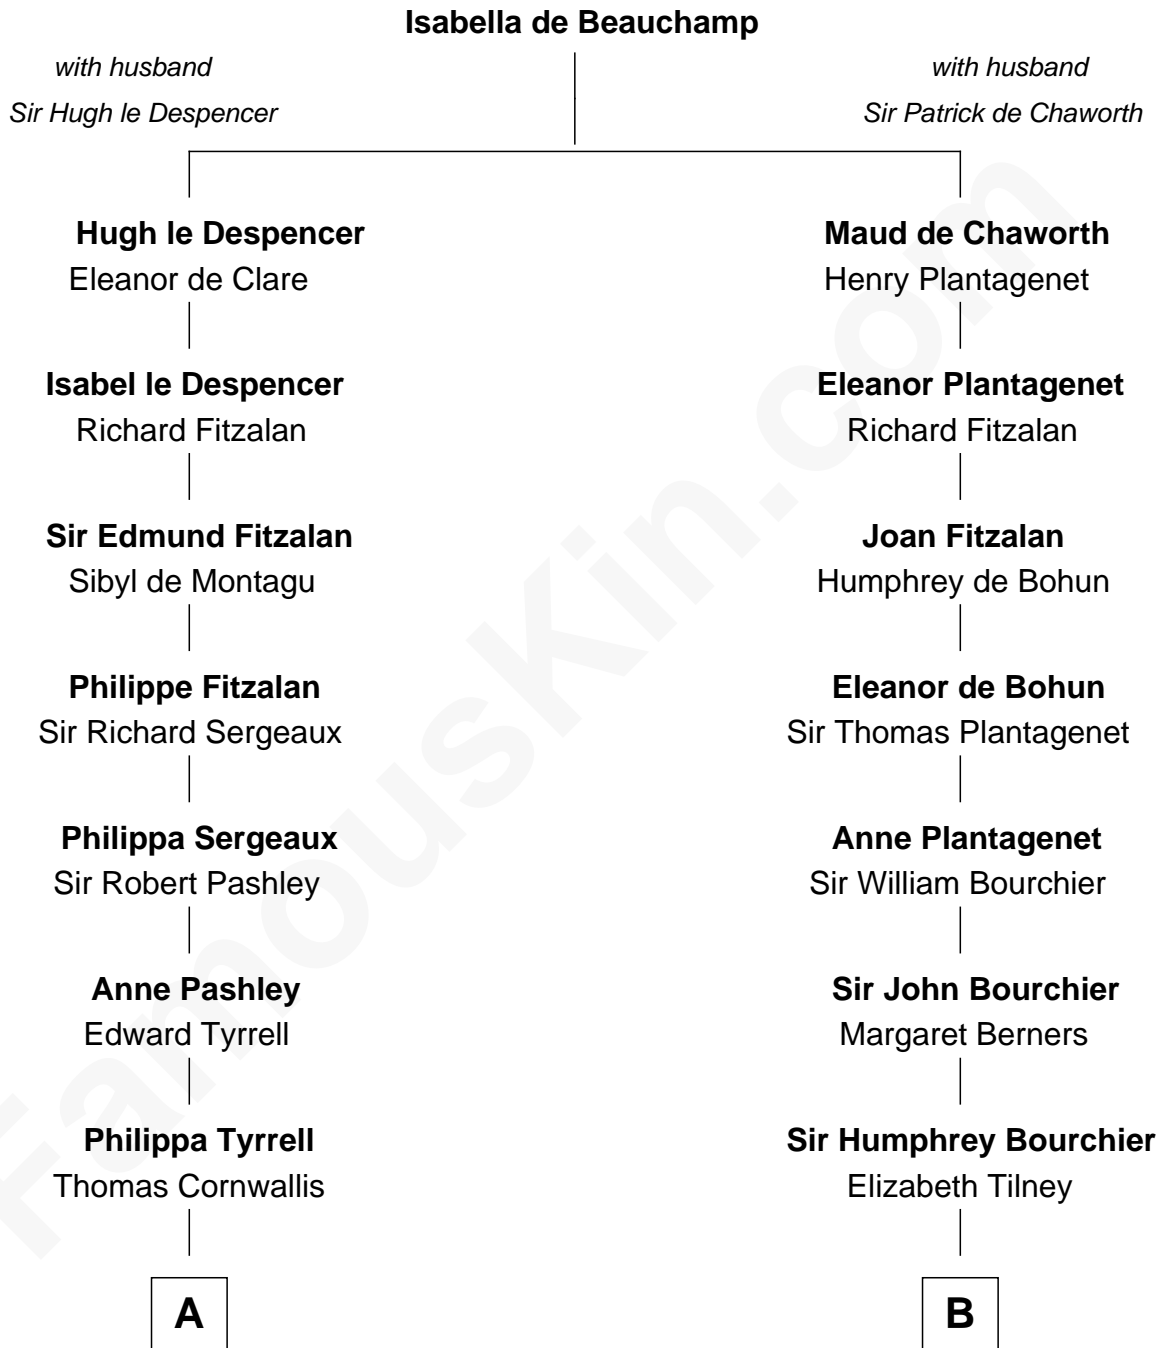

**FamousKin.com**  
**Relationship Chart of**  
**General James Longstreet**  
*Confederate Army - U.S. Civil War*

**19th cousin 2 times removed of**  
**Frank Lloyd Wright**  
*American Architect*

**C**

**Hannah FitzRandolph**

William Longstreet

**James Longstreet**

Mary Anna Dent

**General James Longstreet**

*Confederate Army - U.S. Civil War*

**D**

**Capt. Russell Hubbard**

Mary Gray

**Martha Hubbard**

David Wright

**Rev. David Wright**

Abigail Goddard

**William Carey Wright**

Anna Lloyd Jones

**Frank Lloyd Wright**